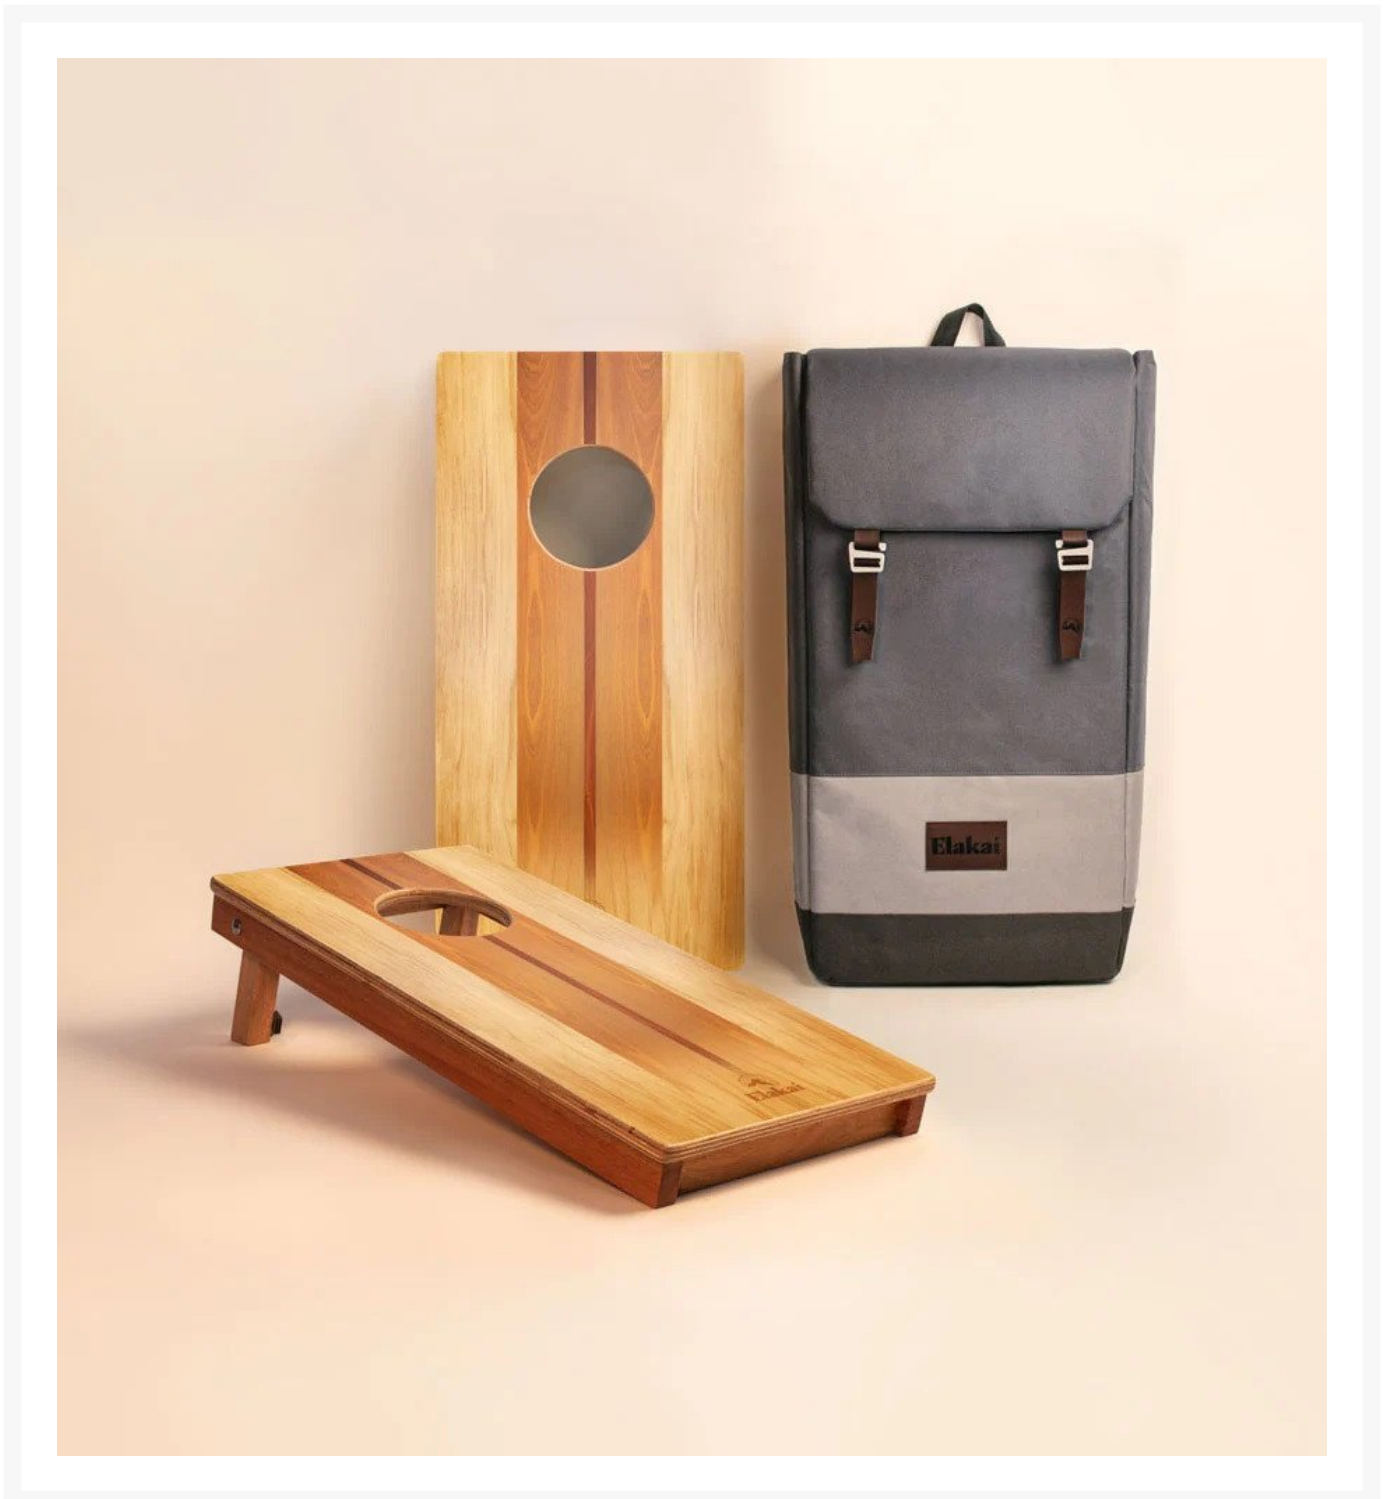

Elakai Woody 1'x2' Compact Travel Cornhole Boards - Set of 2

ELK- EGCH12P-05

Carefully crafted from the finest materials, this one-by-two-foot regulation cornhole board set features a premium grade plywood deck with a beautiful mahogany frame. Outdoor-inspired graphics are printed directly to the wood surface.

Note: When not in use, this product needs to be stored indoors.

- Includes: 2 Cornhole boards; padded outdoor backpack
- Materials: Solid mahogany frames and premium grade plywood playing surface
- Lightweight, compact, and sturdy design for fun on the go
- Sturdy mahogany legs level out the target on uneven ground
- Frame assembled with stainless steel hardware for corrosion resistance
- Dimensions: 24"(2ft) L x 12"(1ft)W x 4.5"H; 6.87 lbs