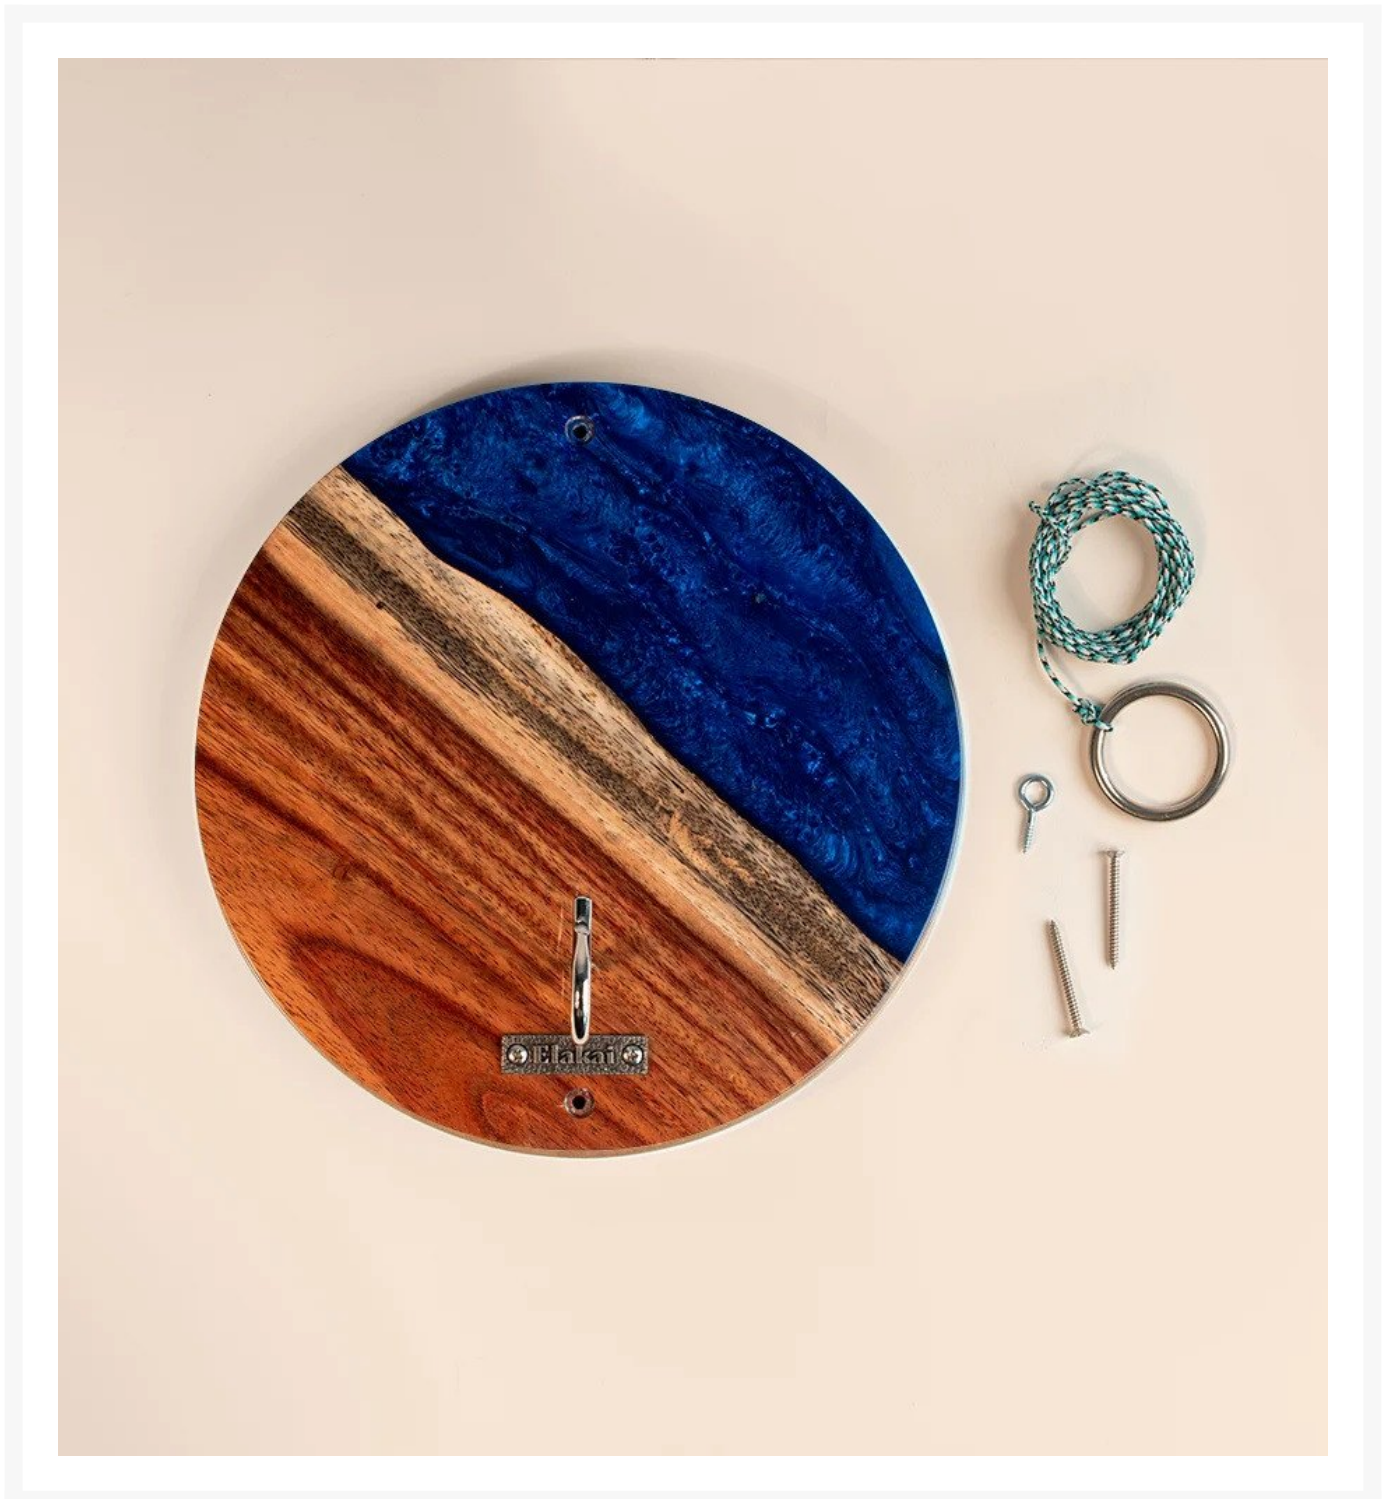

Elakai Wayfarer ART Live Edge Hook and Ring Game

ELK-EGHRCRLE

Handmade from live-edge solid wood and epoxy resin, this heirloom-quality hook and ring game serves as a centerpiece of fun and unforgettable artistry for your home. Each target is intrinsically one of a kind with its own distinctive wood grains and a uniquely-shaped epoxy resin design. Whether displayed as art or being used to play with friends, this premium game will not disappoint.

Note: Every hook and ring target is handcrafted and will have unique characteristics that varies from one to another. Variations include wood grain patterning, wood colors, resin form, and resin color.

- Includes: 1 target and accessories
- Materials: Wood grain pattern and hand-poured center epoxy resin river varies
- Exterior grade polyurethane to provide a consistent protected playing surface
- Each board is a handcrafted creation unique to you
- Easily fits into the travel board carry bag (not included)
- Simple installation
- Dimensions: 11" diameter