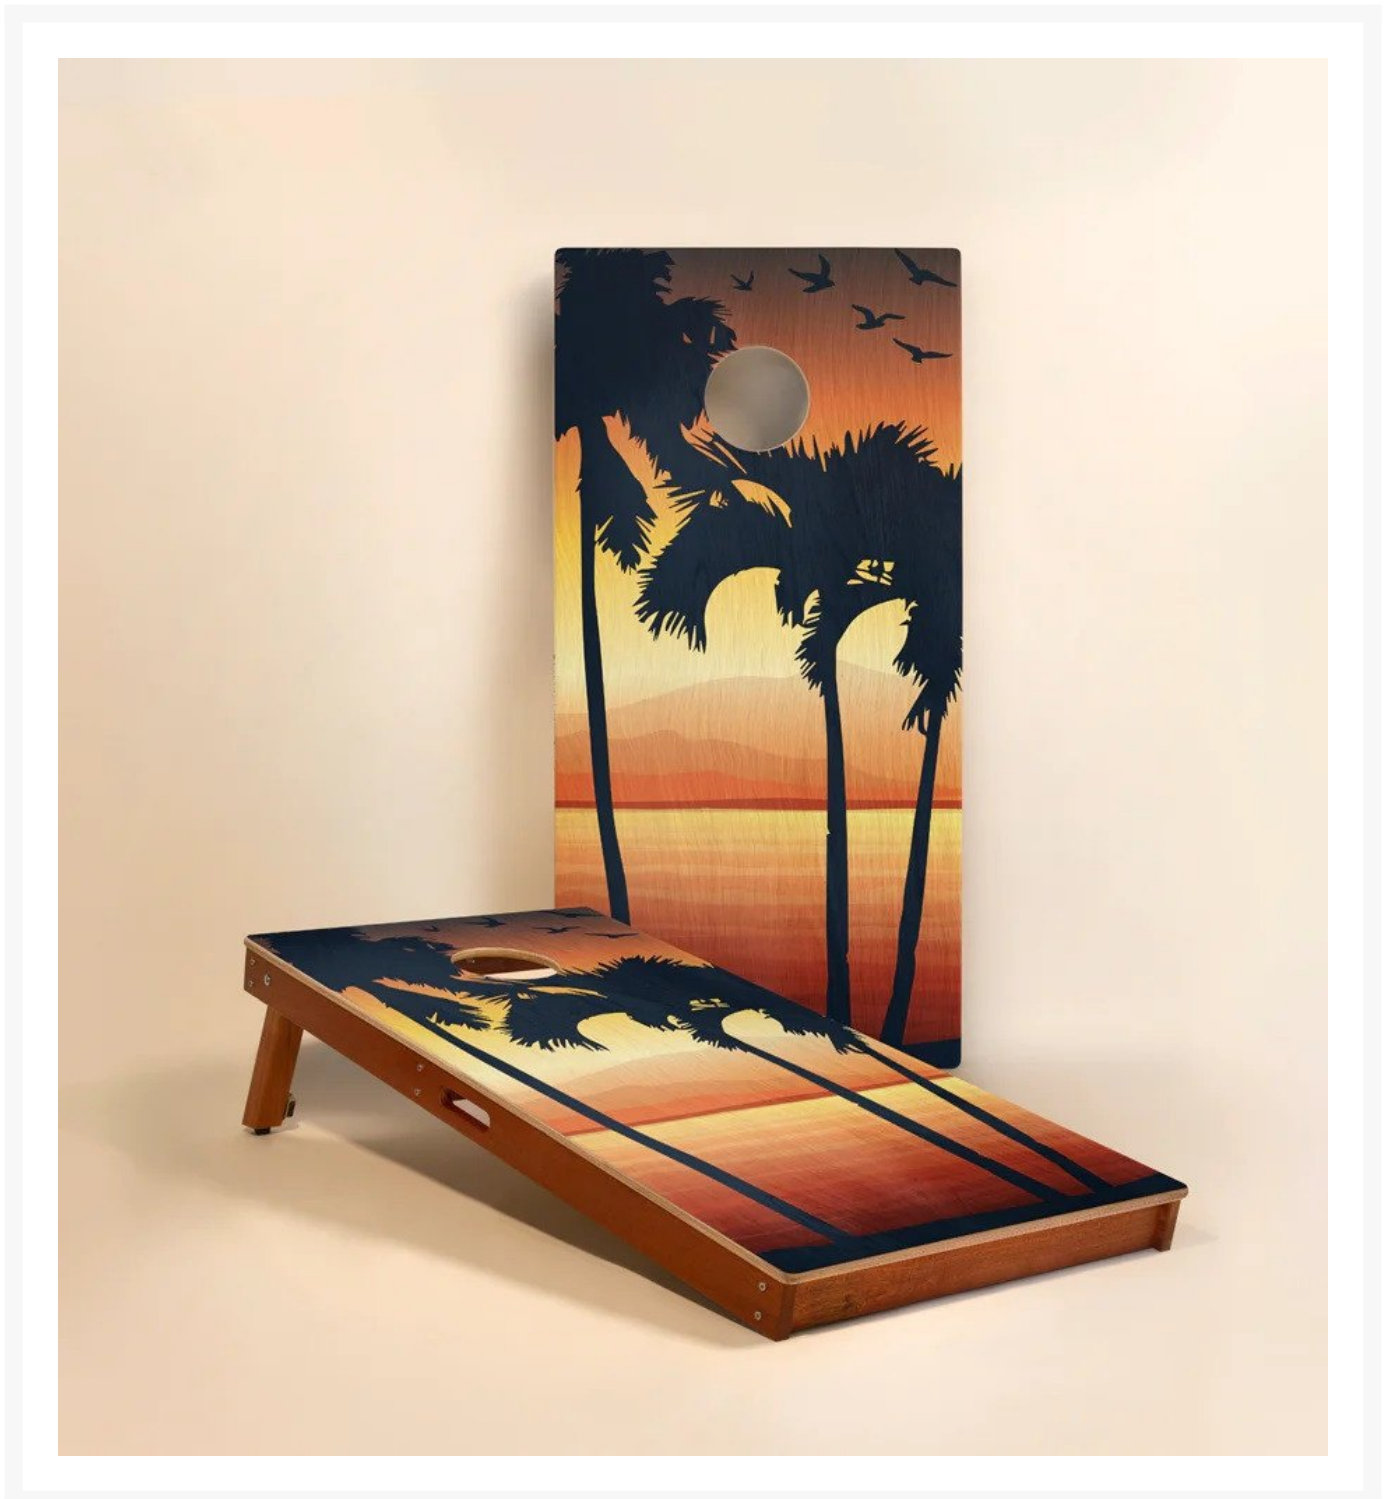

Elakai Virgin Islands 2'x4' Cornhole Boards - Set of 2

ELK-EGCH24P-25

Carefully crafted from the finest materials, this two-by-four-foot regulation cornhole board set features a premium grade plywood deck with a beautiful mahogany frame. Outdoor-inspired graphics are printed directly to the wood surface.

Note: When not in use, this product needs to be stored indoors.

- Includes: 2 Cornhole boards; cornhole bags sold separately
- Materials: Solid mahogany frame and premium grade plywood playing surface
- Lightweight and portable with built-in carry handles
- Withstands 500+ pounds of load-bearing weight
- Sturdy mahogany legs level out the target on uneven ground
- Frame assembled with stainless steel hardware for corrosion resistance
- Magnetic fasteners hold legs when stored
- Dimensions: 48"(4ft) L x 24"(2ft)W x 4.5"H; 30 lbs