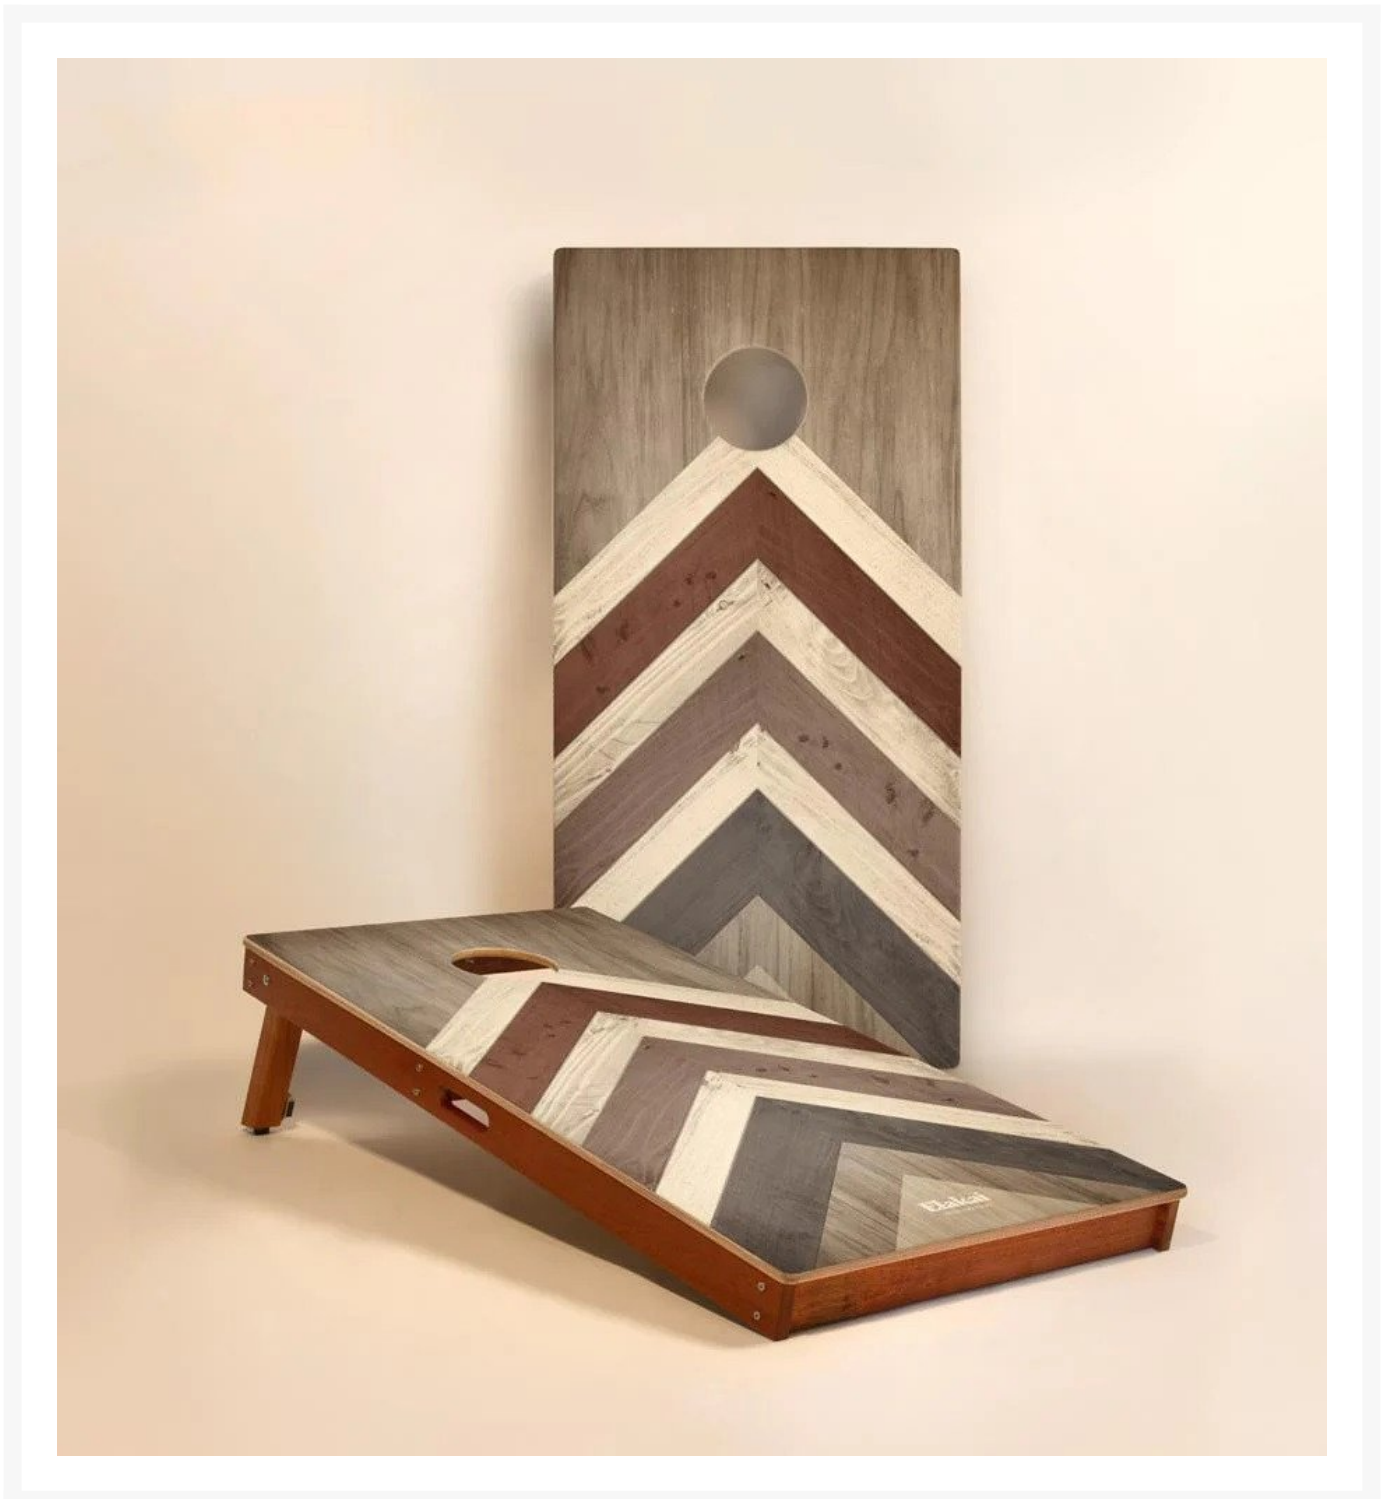

Elakai Terra Chevron 2'x4' Cornhole Boards - Set of 2

ELK-EGCH24P-02

Carefully crafted from the finest materials, this two-by-four-foot regulation cornhole board set features a premium grade plywood deck with a beautiful mahogany frame. Outdoor-inspired graphics are printed directly to the wood surface.

Note: When not in use, this product needs to be stored indoors.

- Includes: 2 Cornhole boards; cornhole bags sold separately
- Materials: Solid mahogany frame and premium grade plywood playing surface
- Lightweight and portable with built-in carry handles
- Withstands 500+ pounds of load-bearing weight
- Sturdy mahogany legs level out the target on uneven ground
- Frame assembled with stainless steel hardware for corrosion resistance
- Magnetic fasteners hold legs when stored
- Dimensions: 48"(4ft) L x 24"(2ft)W x 4.5"H; 30 lbs