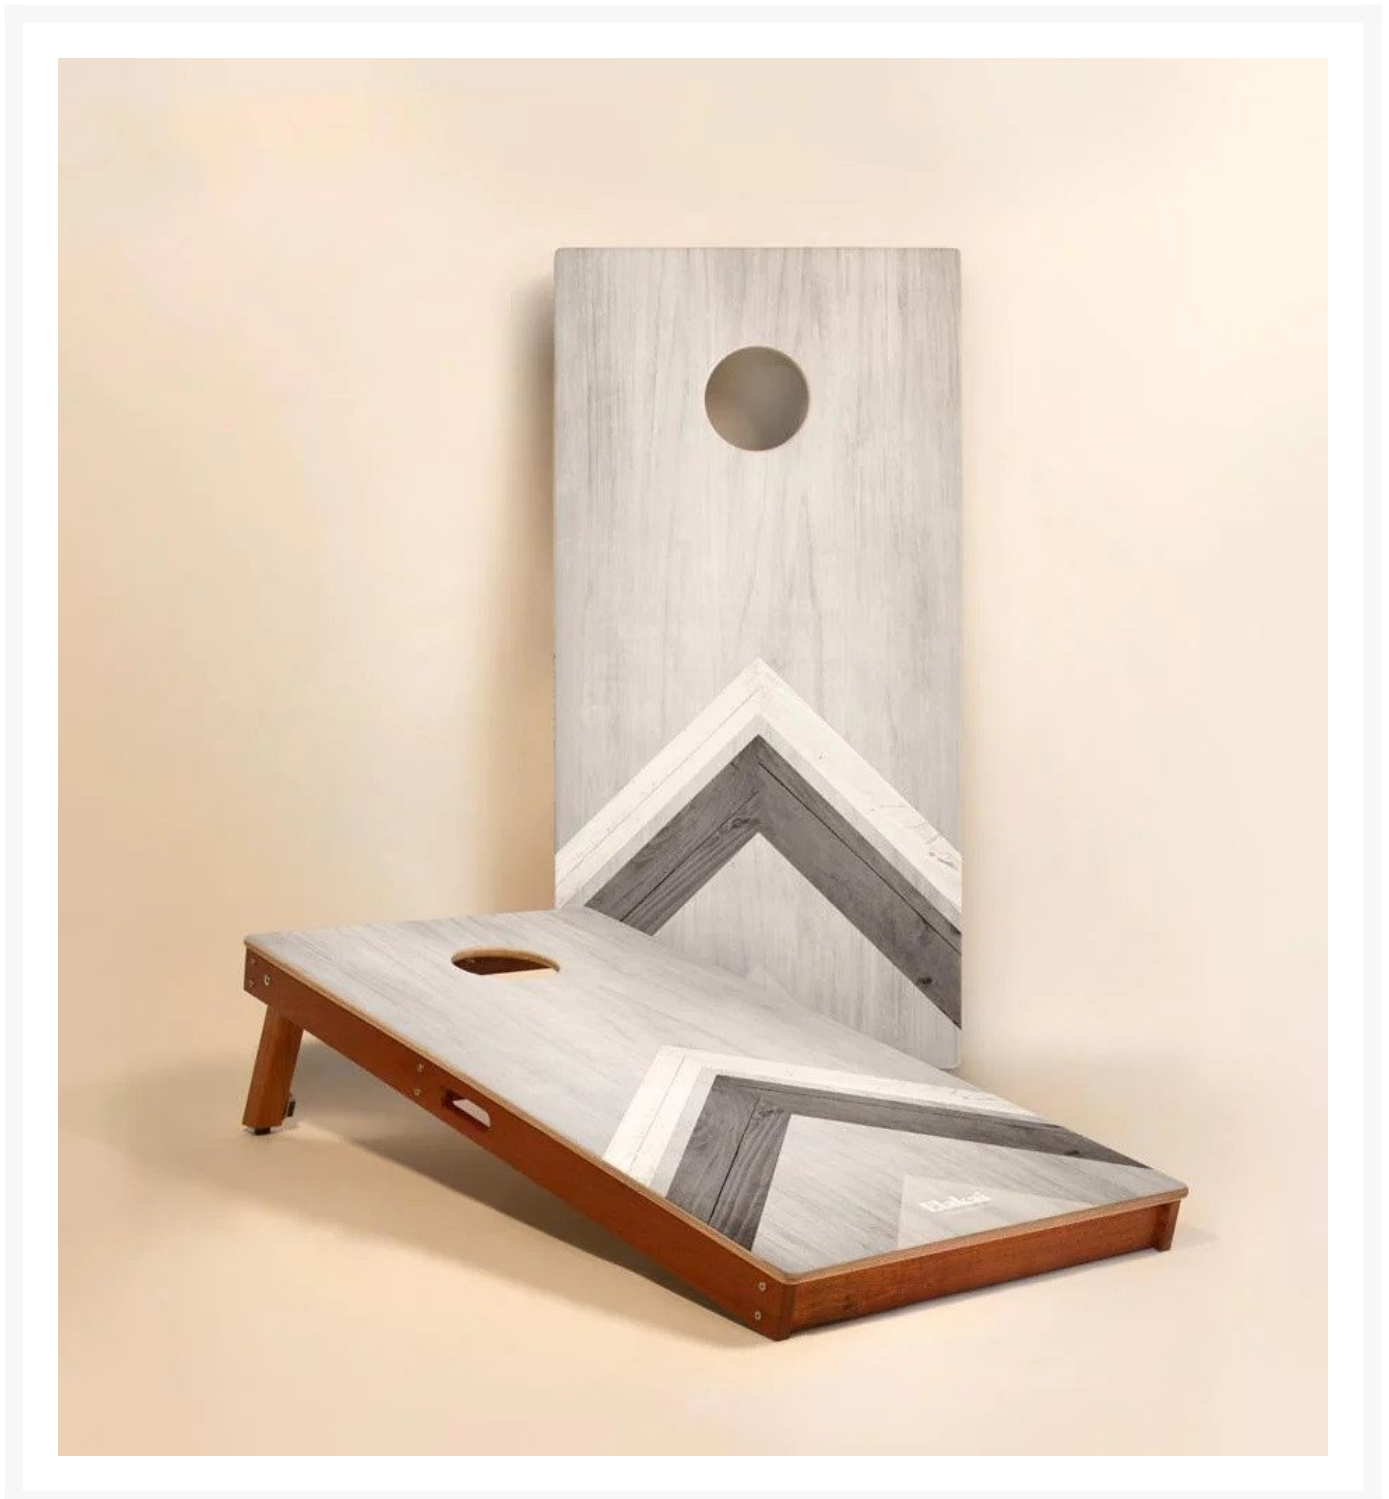

# Elakai Silver Chevron 2'x4' Cornhole Boards - Set of 2

ELK-EGCH24P-03

Carefully crafted from the finest materials, this two-by-four-foot regulation cornhole board set features a premium grade plywood deck with a beautiful mahogany frame. Outdoor-inspired graphics are printed directly to the wood surface.

Note: When not in use, this product needs to be stored indoors.

- Includes: 2 Cornhole boards; cornhole bags sold separately
- Materials: Solid mahogany frame and premium grade plywood playing surface
- Lightweight and portable with built-in carry handles
- Withstands 500+ pounds of load-bearing weight
- Sturdy mahogany legs level out the target on uneven ground
- Frame assembled with stainless steel hardware for corrosion resistance
- Magnetic fasteners hold legs when stored
- Dimensions: 48"(4ft) L x 24"(2ft)W x 4.5"H; 30 lbs