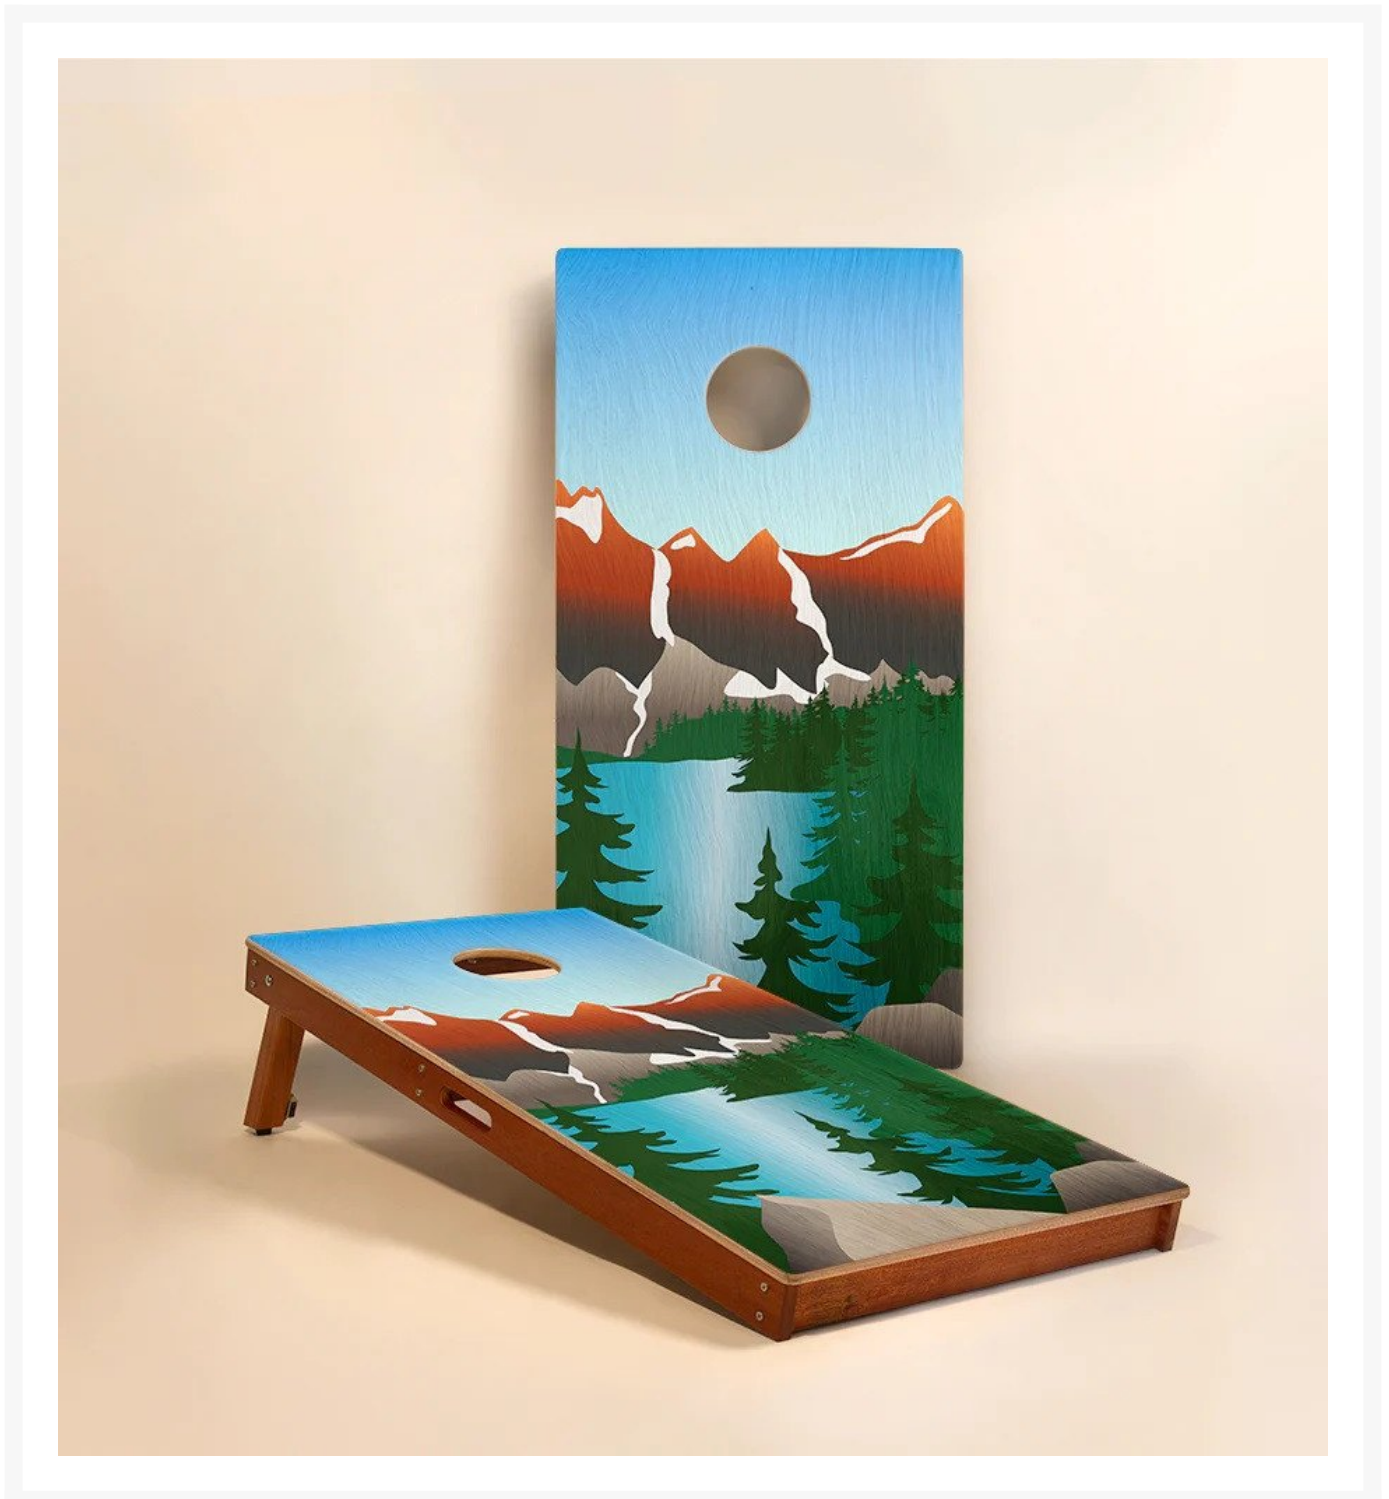

Elakai Rocky Mountain 2'x4' Cornhole Boards - Set of 2

ELK-EGCH24P-13

Carefully crafted from the finest materials, this two-by-four-foot regulation cornhole board set features a premium grade plywood deck with a beautiful mahogany frame. Outdoor-inspired graphics are printed directly to the wood surface.

Note: When not in use, this product needs to be stored indoors.

- Includes: 2 Cornhole boards; cornhole bags sold separately
- Materials: Solid mahogany frame and premium grade plywood playing surface
- Lightweight and portable with built-in carry handles
- Withstands 500+ pounds of load-bearing weight
- Sturdy mahogany legs level out the target on uneven ground
- Frame assembled with stainless steel hardware for corrosion resistance
- Magnetic fasteners hold legs when stored
- Dimensions: 48"(4ft) L x 24"(2ft)W x 4.5"H; 30 lbs