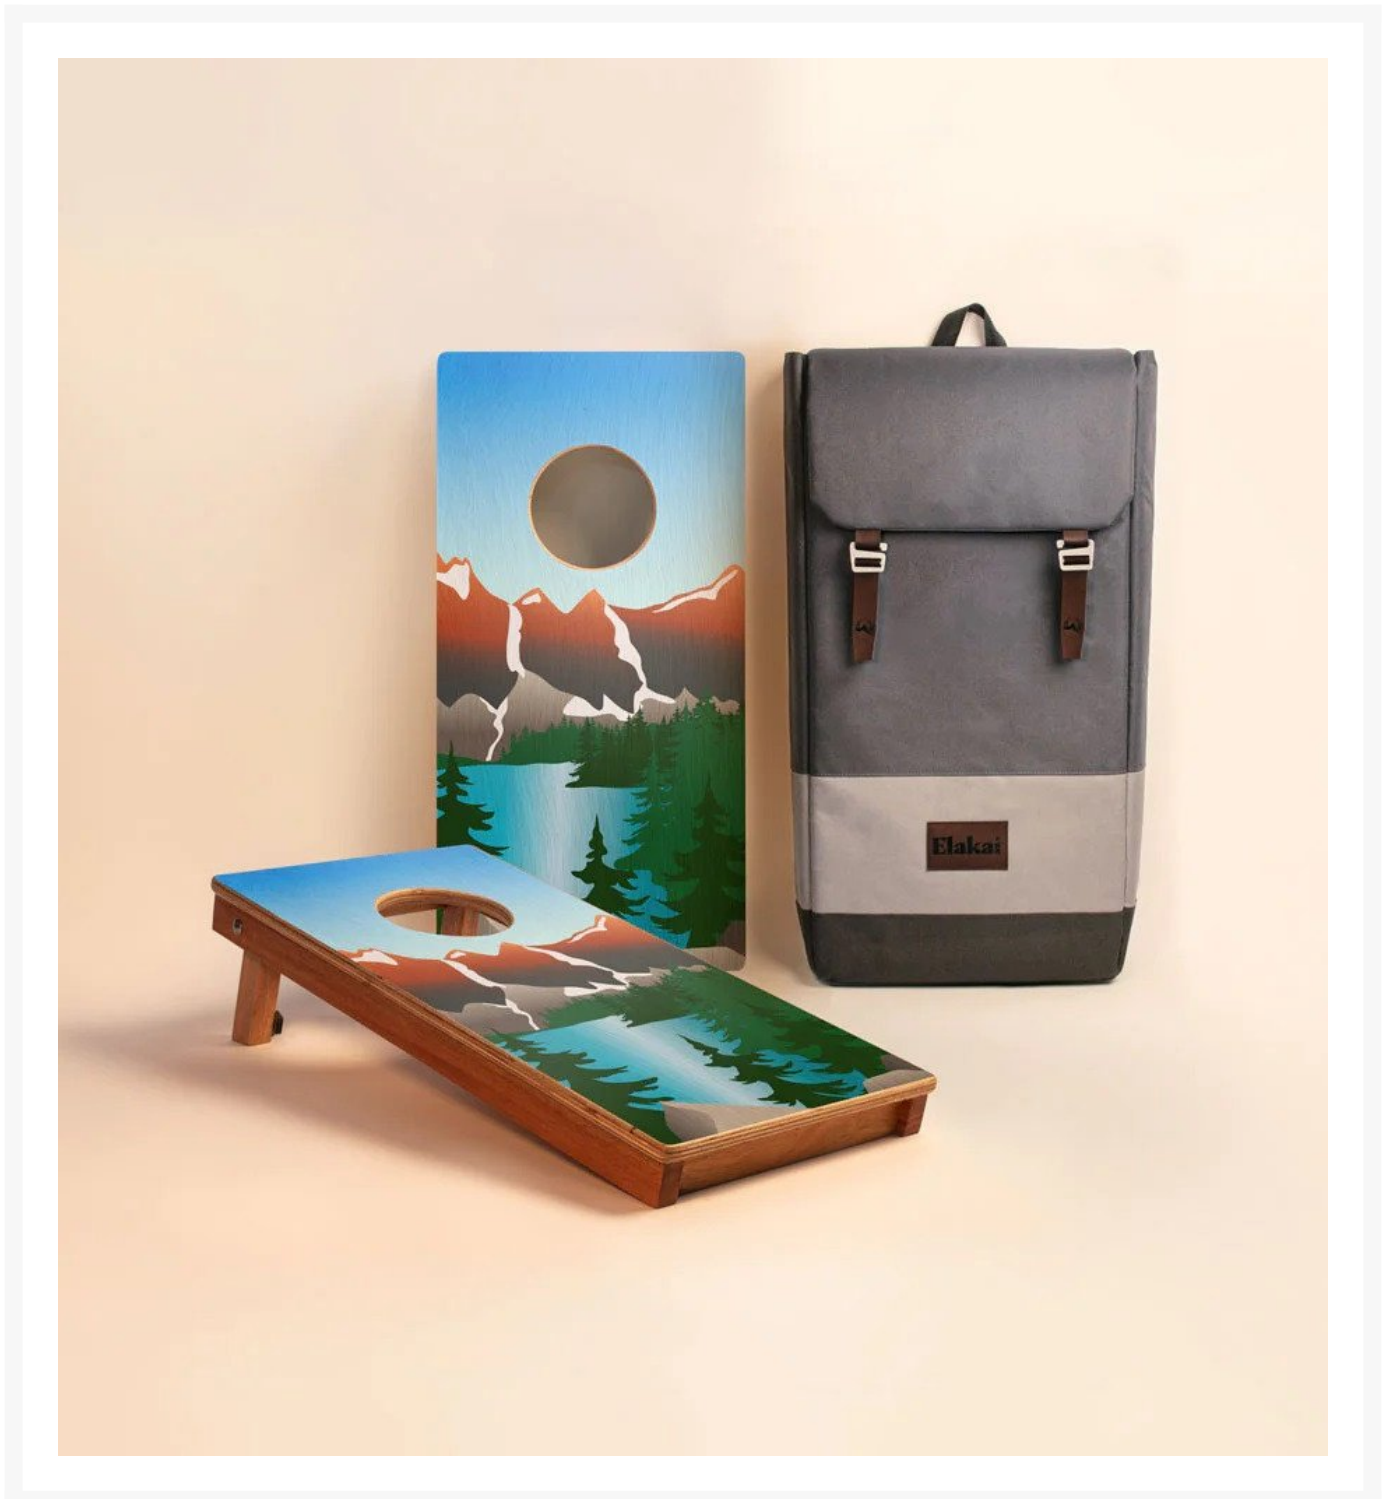

# Elakai Rocky Mountain 1'x2' Compact Travel Cornhole Boards - Set of 2

ELK-EGCH12P-13

Carefully crafted from the finest materials, this one-by-two-foot regulation cornhole board set features a premium grade plywood deck with a beautiful mahogany frame. Outdoor-inspired graphics are printed directly to the wood surface.

Note: When not in use, this product needs to be stored indoors.

- Includes: 2 Cornhole boards; padded outdoor backpack
- Materials: Solid mahogany frames and premium grade plywood playing surface
- Lightweight, compact, and sturdy design for fun on the go
- Sturdy mahogany legs level out the target on uneven ground
- Frame assembled with stainless steel hardware for corrosion resistance
- Dimensions: 24"(2ft) L x 12"(1ft)W x 4.5"H; 6.87 lbs