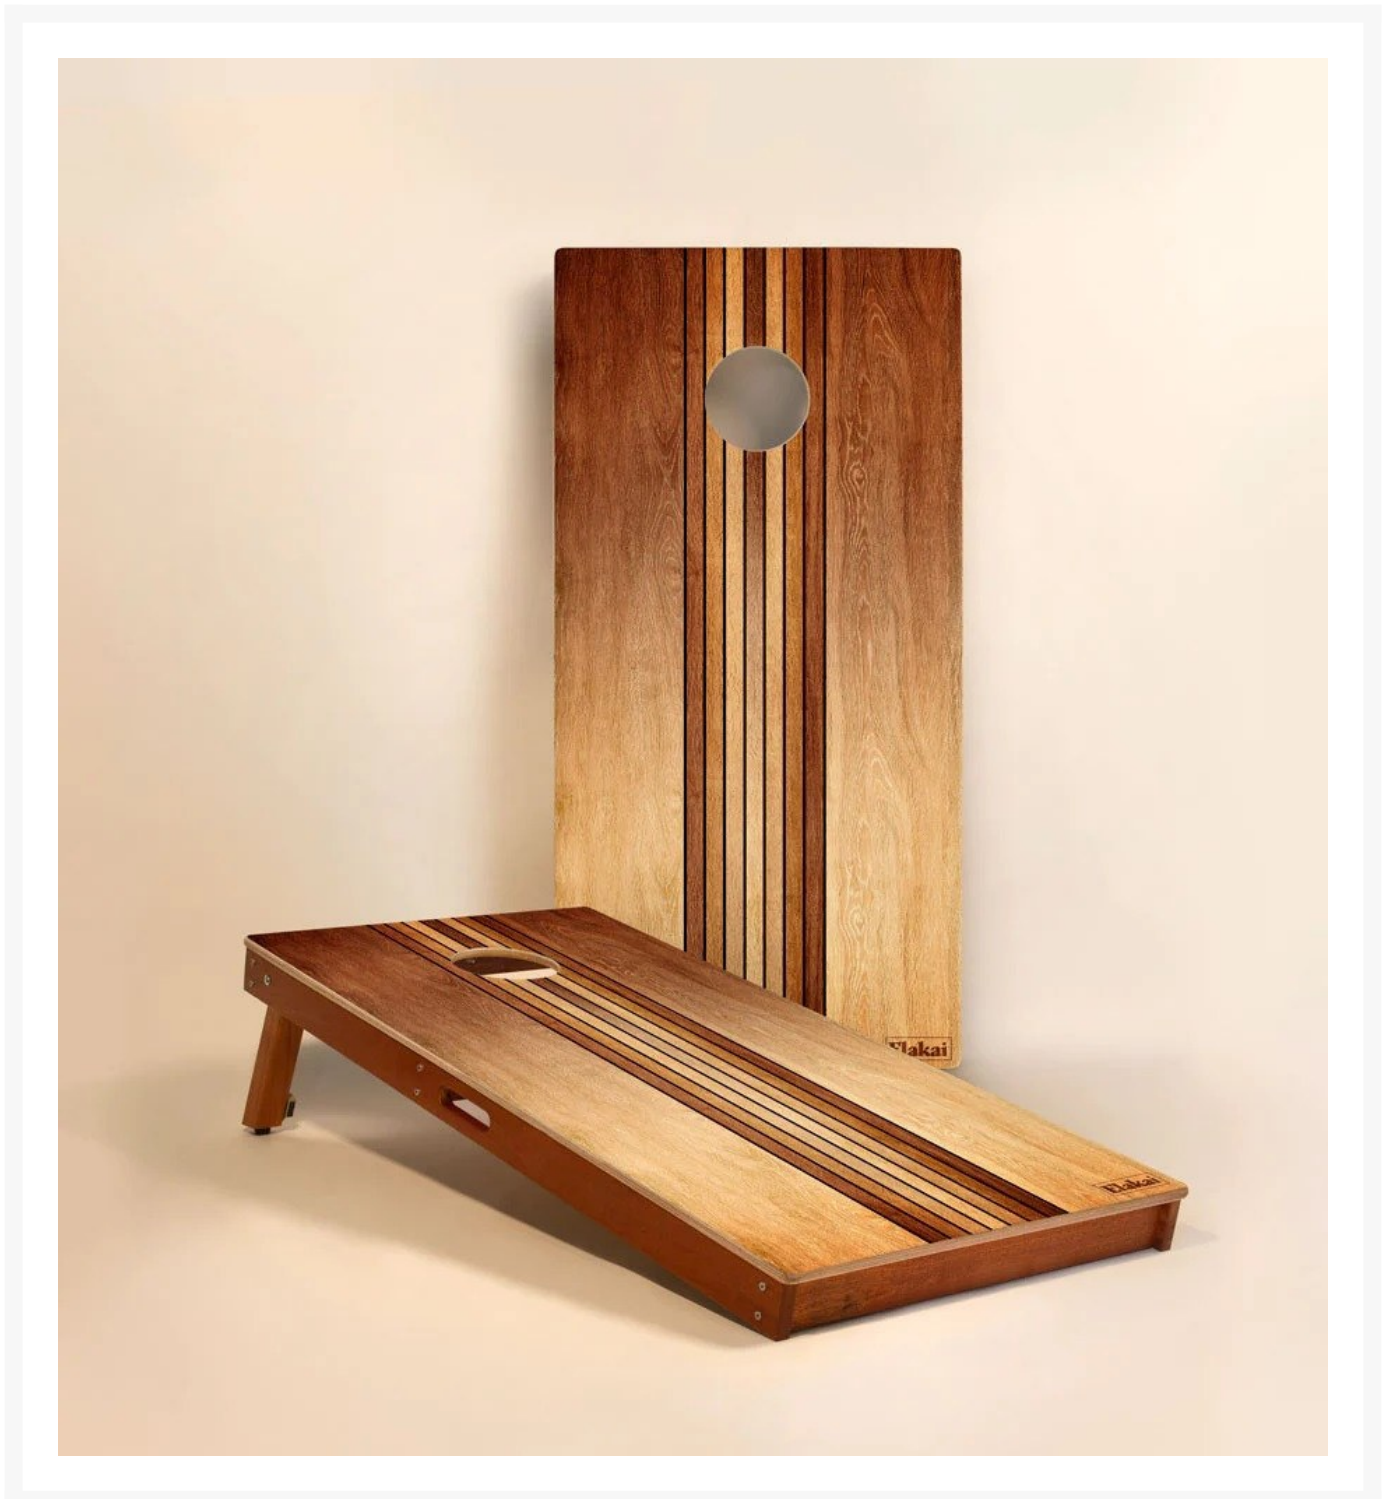

# Elakai Retro Woody 2'x4' Cornhole Boards - Set of 2

ELK- EGCH24P-22

Carefully crafted from the finest materials, this two-by-four-foot regulation cornhole board set features a premium grade plywood deck with a beautiful mahogany frame. Outdoor-inspired graphics are printed directly to the wood surface.

Note: When not in use, this product needs to be stored indoors.

- Includes: 2 Cornhole boards; cornhole bags sold separately
- Materials: Solid mahogany frame and premium grade plywood playing surface
- Lightweight and portable with built-in carry handles
- Withstands 500+ pounds of load-bearing weight
- Sturdy mahogany legs level out the target on uneven ground
- Frame assembled with stainless steel hardware for corrosion resistance
- Magnetic fasteners hold legs when stored
- Dimensions: 48"(4ft) L x 24"(2ft)W x 4.5"H; 62 lbs