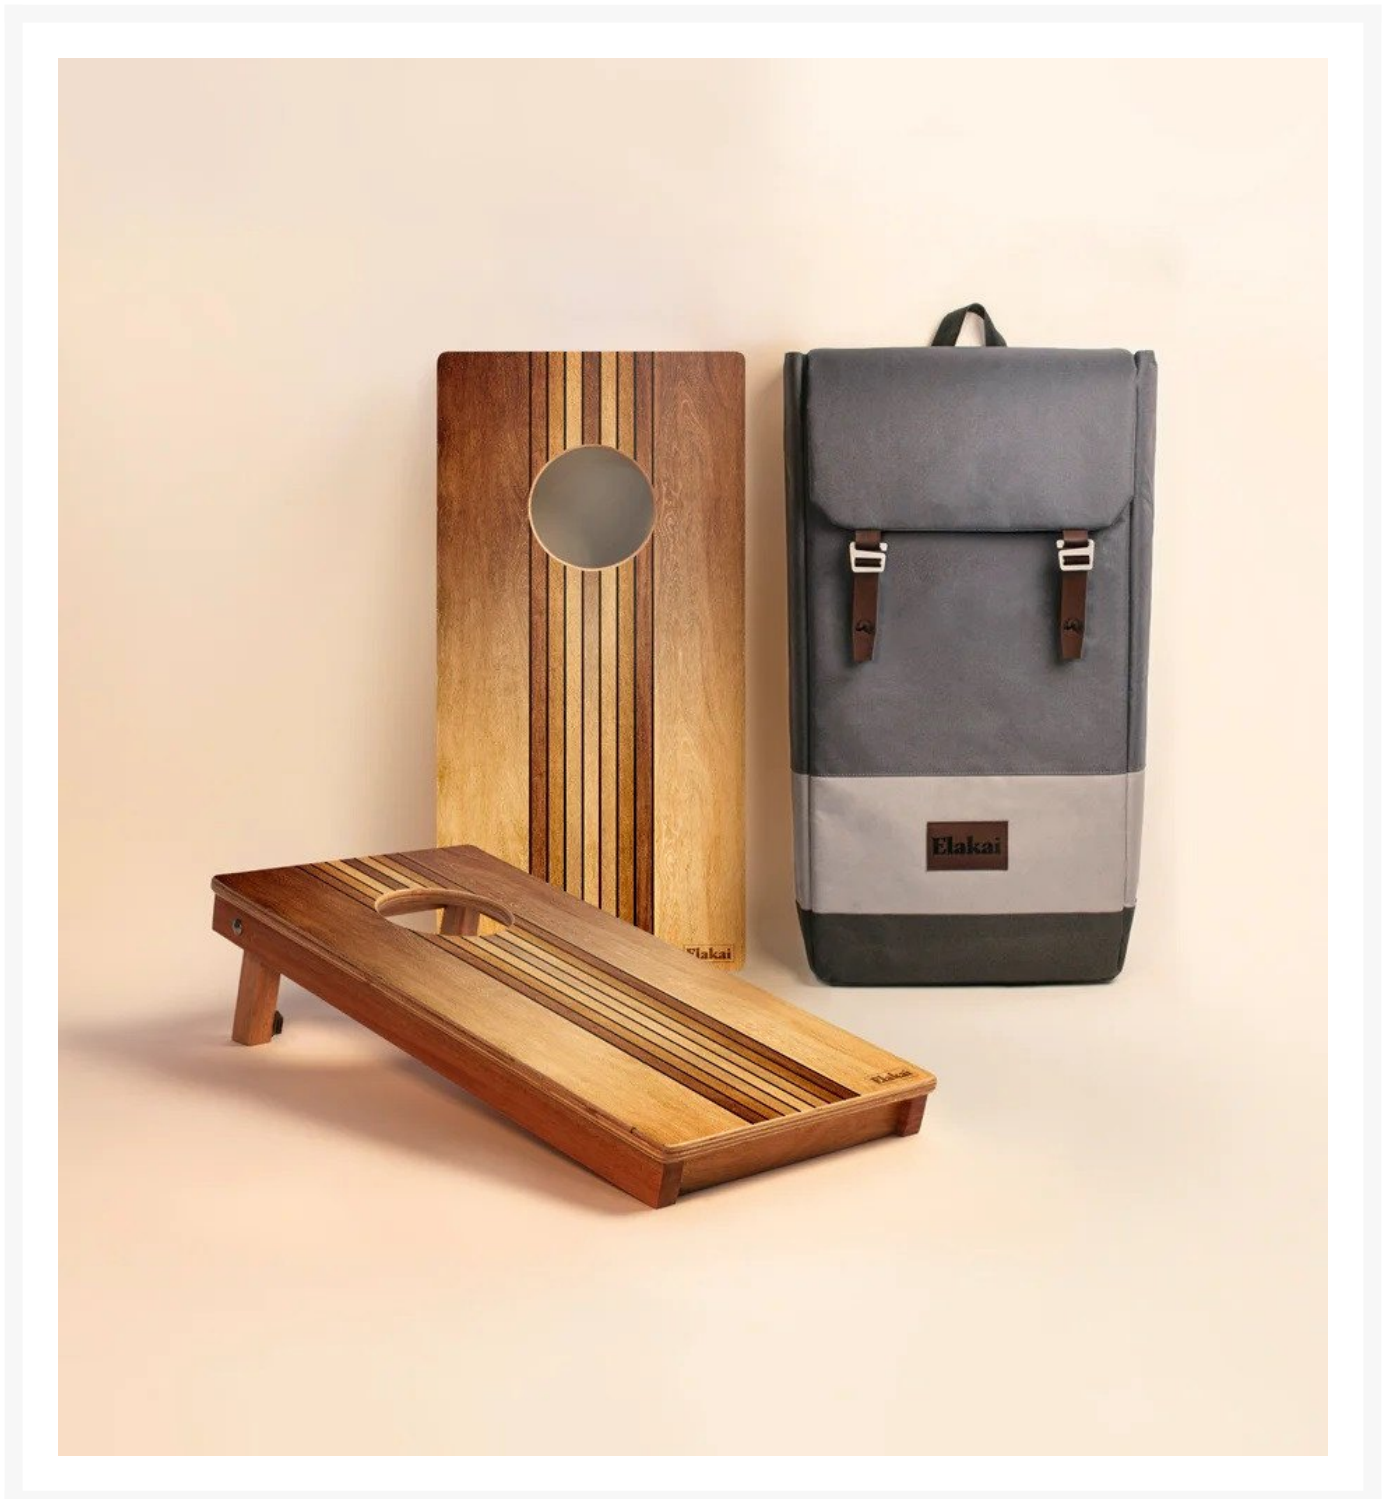

# Elakai Retro Woody 1'x2' Compact Travel Cornhole Boards - Set of 2

ELK-EGCH12P-22

Carefully crafted from the finest materials, this one-by-two-foot regulation cornhole board set features a premium grade plywood deck with a beautiful mahogany frame. Outdoor-inspired graphics are printed directly to the wood surface.

Note: When not in use, this product needs to be stored indoors.

- Includes: 2 Cornhole boards; padded outdoor backpack
- Materials: Solid mahogany frames and premium grade plywood playing surface
- Lightweight, compact, and sturdy design for fun on the go
- Sturdy mahogany legs level out the target on uneven ground
- Frame assembled with stainless steel hardware for corrosion resistance
- Dimensions: 24"(2ft) L x 12"(1ft)W x 4.5"H; 6.87 lbs