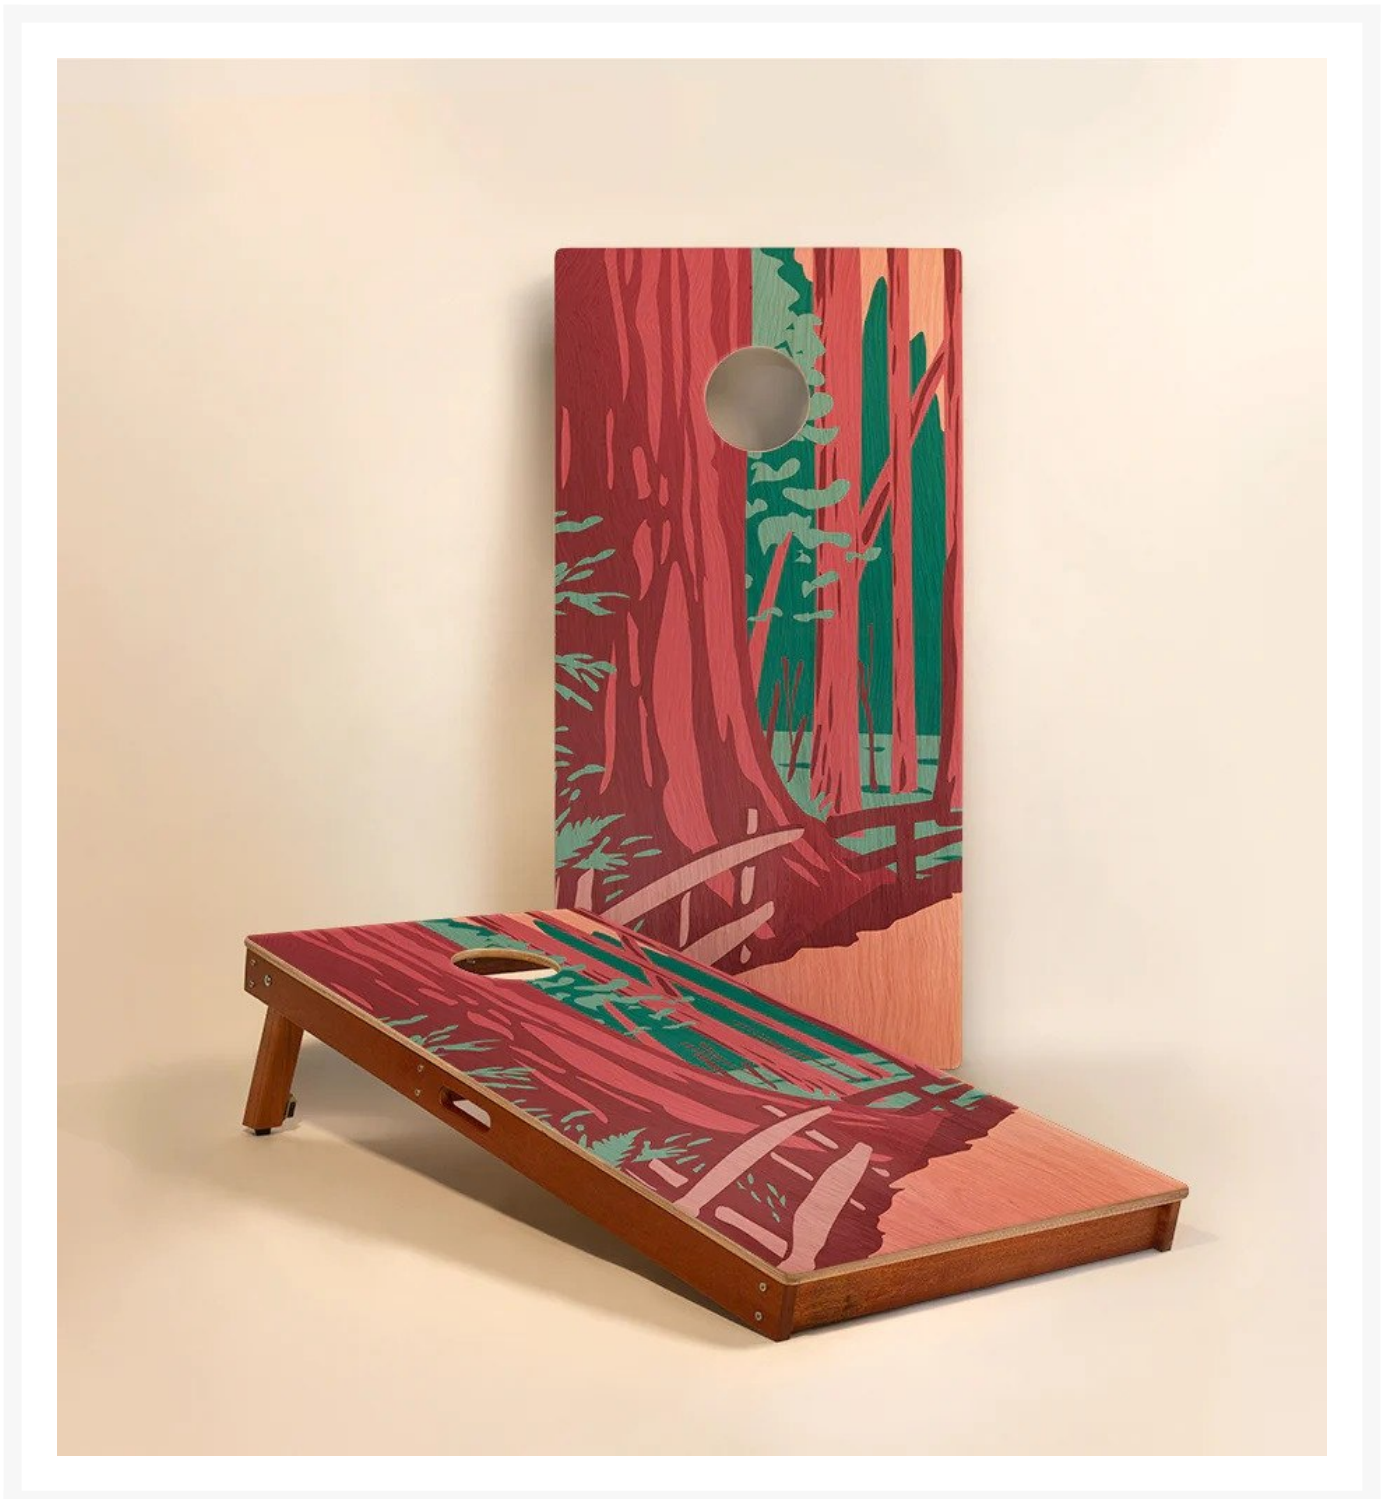

# Elakai Redwoods 2'x4' Cornhole Boards - Set of 2

ELK-EGCH24P-16

Carefully crafted from the finest materials, this two-by-four-foot regulation cornhole board set features a premium grade plywood deck with a beautiful mahogany frame. Outdoor-inspired graphics are printed directly to the wood surface.

Note: When not in use, this product needs to be stored indoors.

- Includes: 2 Cornhole boards; cornhole bags sold separately
- Materials: Solid mahogany frame and premium grade plywood playing surface
- Lightweight and portable with built-in carry handles
- Withstands 500+ pounds of load-bearing weight
- Sturdy mahogany legs level out the target on uneven ground
- Frame assembled with stainless steel hardware for corrosion resistance
- Magnetic fasteners hold legs when stored
- Dimensions: 48"(4ft) L x 24"(2ft)W x 4.5"H; 30 lbs