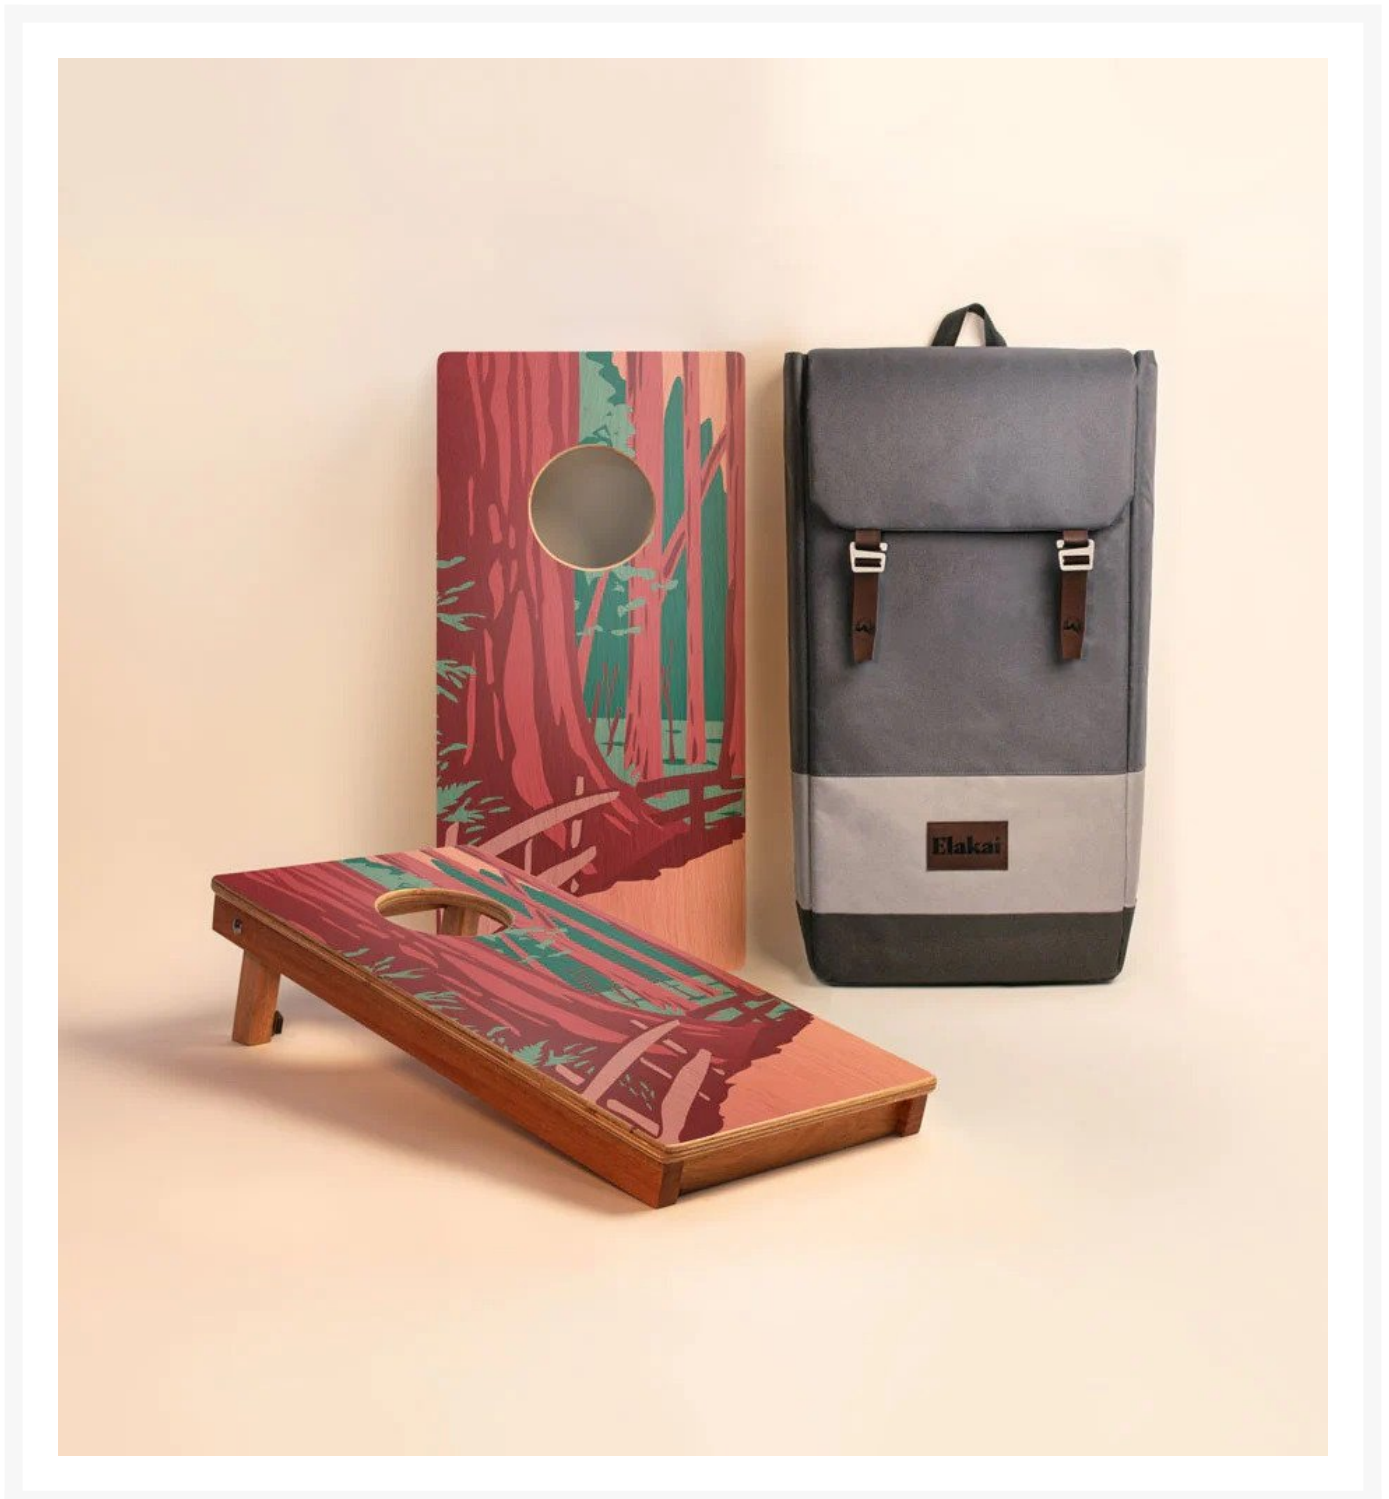

Elakai Redwoods 1'x2' Compact Travel Cornhole Boards - Set of 2

ELK-EGCH12P-16

Carefully crafted from the finest materials, this one-by-two-foot regulation cornhole board set features a premium grade plywood deck with a beautiful mahogany frame. Outdoor-inspired graphics are printed directly to the wood surface.

Note: When not in use, this product needs to be stored indoors.

- Includes: 2 Cornhole boards; padded outdoor backpack
- Materials: Solid mahogany frames and premium grade plywood playing surface
- Lightweight, compact, and sturdy design for fun on the go
- Sturdy mahogany legs level out the target on uneven ground
- Frame assembled with stainless steel hardware for corrosion resistance
- Dimensions: 24"(2ft) L x 12"(1ft)W x 4.5"H; 6.87 lbs