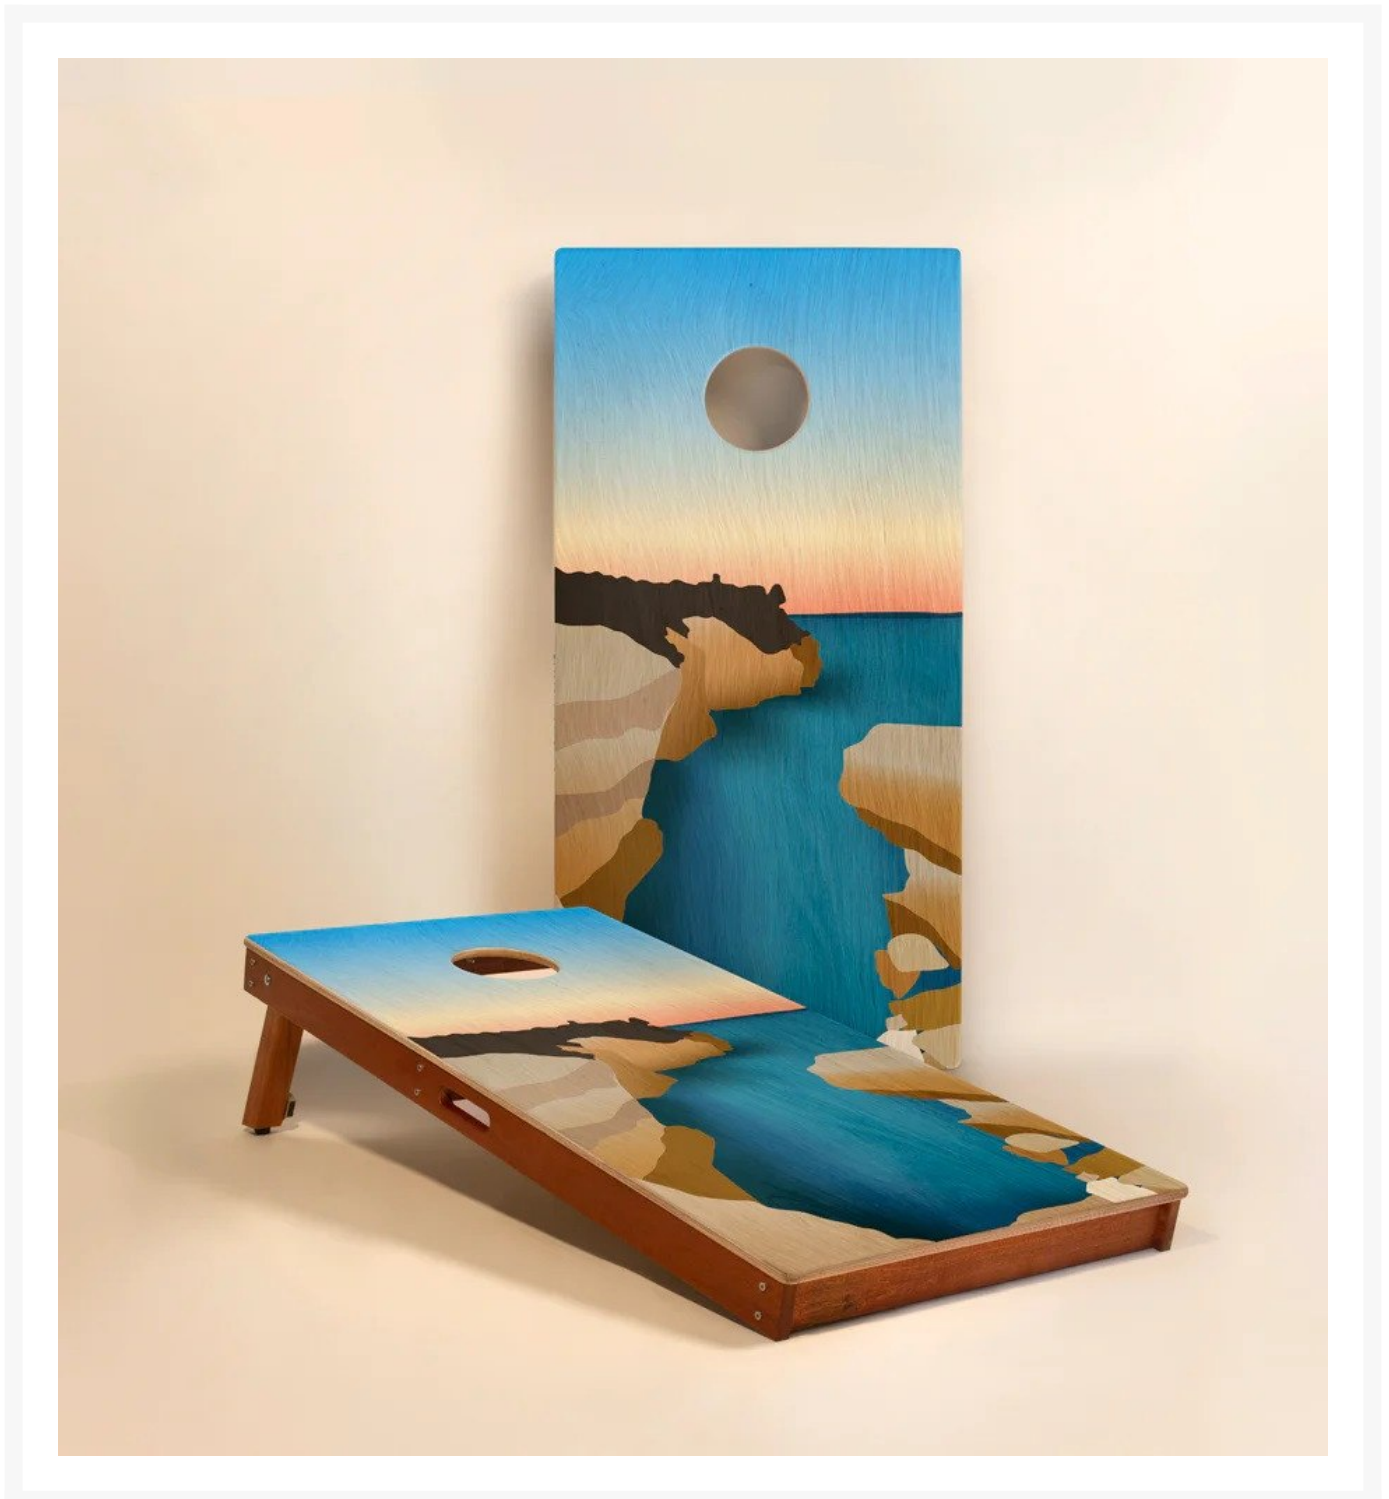

# Elakai Pictured Rocks 2'x4' Cornhole Boards - Set of 2

ELK- EGCH24P-24

Carefully crafted from the finest materials, this two-by-four-foot regulation cornhole board set features a premium grade plywood deck with a beautiful mahogany frame. Outdoor-inspired graphics are printed directly to the wood surface.

Note: When not in use, this product needs to be stored indoors.

- Includes: 2 Cornhole boards; cornhole bags sold separately
- Materials: Solid mahogany frame and premium grade plywood playing surface
- Lightweight and portable with built-in carry handles
- Withstands 500+ pounds of load-bearing weight
- Sturdy mahogany legs level out the target on uneven ground
- Frame assembled with stainless steel hardware for corrosion resistance
- Magnetic fasteners hold legs when stored
- Dimensions: 48"(4ft) L x 24"(2ft)W x 4.5"H; 30 lbs