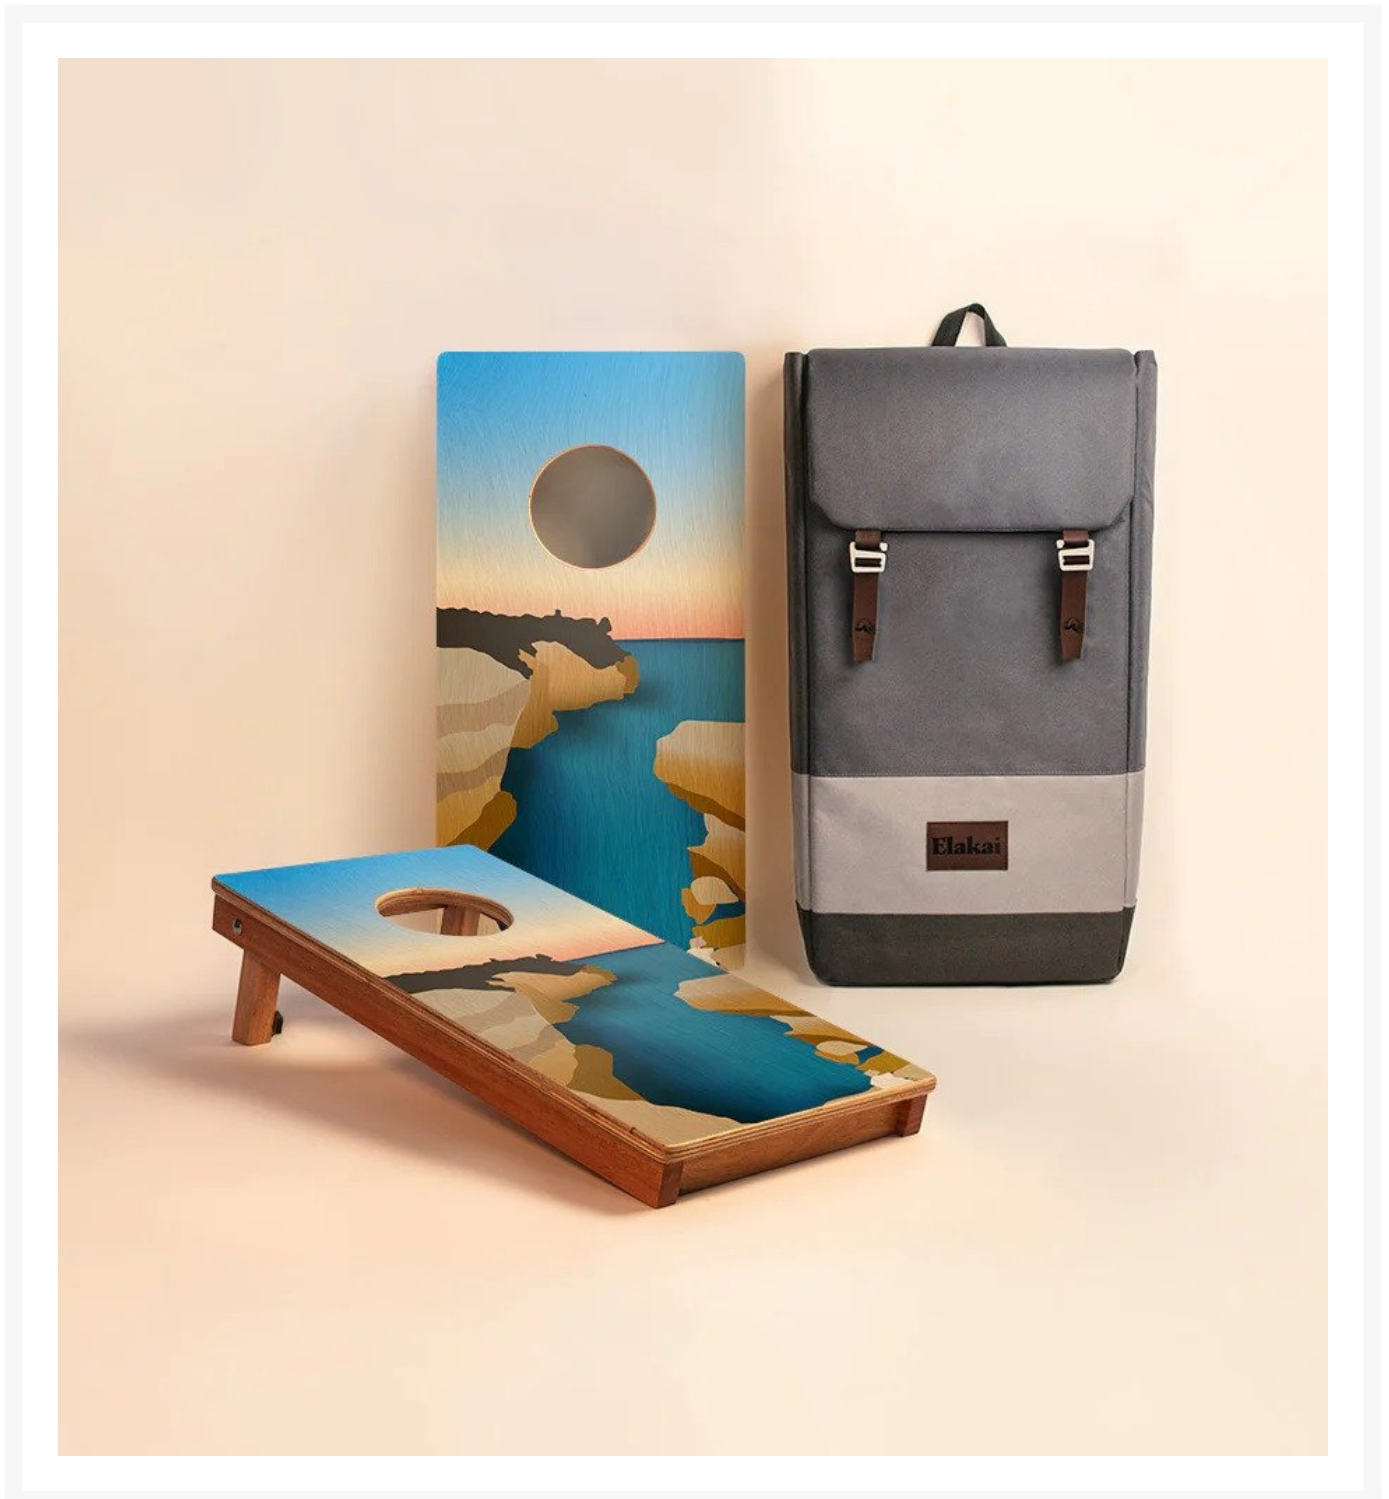

# Elakai Pictured Rocks 1'x2' Compact Travel Cornhole Boards - Set of 2

ELK-EGCH12P-24

Carefully crafted from the finest materials, this one-by-two-foot regulation cornhole board set features a premium grade plywood deck with a beautiful mahogany frame. Outdoor-inspired graphics are printed directly to the wood surface.

Note: When not in use, this product needs to be stored indoors.

- Includes: 2 Cornhole boards; padded outdoor backpack
- Materials: Solid mahogany frames and premium grade plywood playing surface
- Lightweight, compact, and sturdy design for fun on the go
- Sturdy mahogany legs level out the target on uneven ground
- Frame assembled with stainless steel hardware for corrosion resistance
- Dimensions: 24"(2ft) L x 12"(1ft)W x 4.5"H; 6.87 lbs