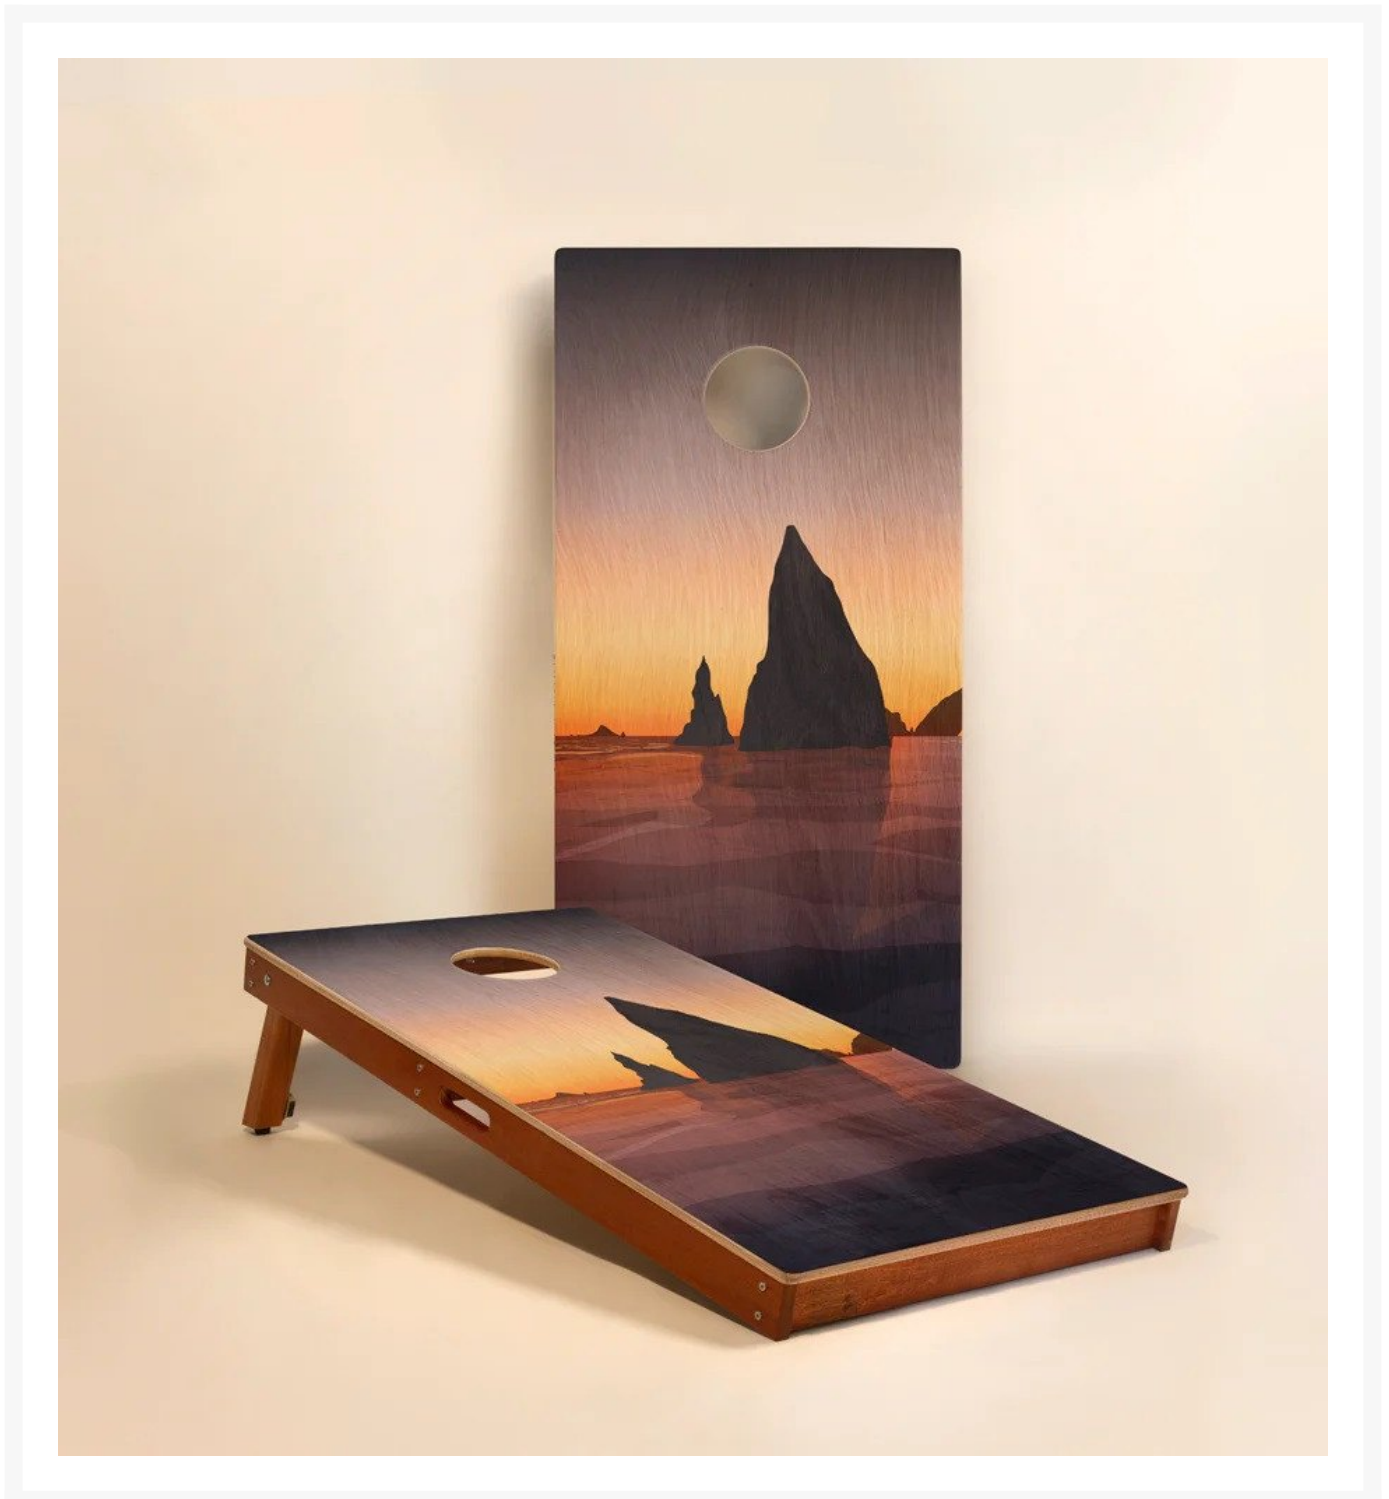

Elakai Olympic 2'x4' Cornhole Boards - Set of 2

ELK-EGCH24P-27

Carefully crafted from the finest materials, this two-by-four-foot regulation cornhole board set features a premium grade plywood deck with a beautiful mahogany frame. Outdoor-inspired graphics are printed directly to the wood surface.

Note: When not in use, this product needs to be stored indoors.

- Includes: 2 Cornhole boards; cornhole bags sold separately
- Materials: Solid mahogany frame and premium grade plywood playing surface
- Lightweight and portable with built-in carry handles
- Withstands 500+ pounds of load-bearing weight
- Sturdy mahogany legs level out the target on uneven ground
- Frame assembled with stainless steel hardware for corrosion resistance
- Magnetic fasteners hold legs when stored
- Dimensions: 48"(4ft) L x 24"(2ft)W x 4.5"H; 30 lbs