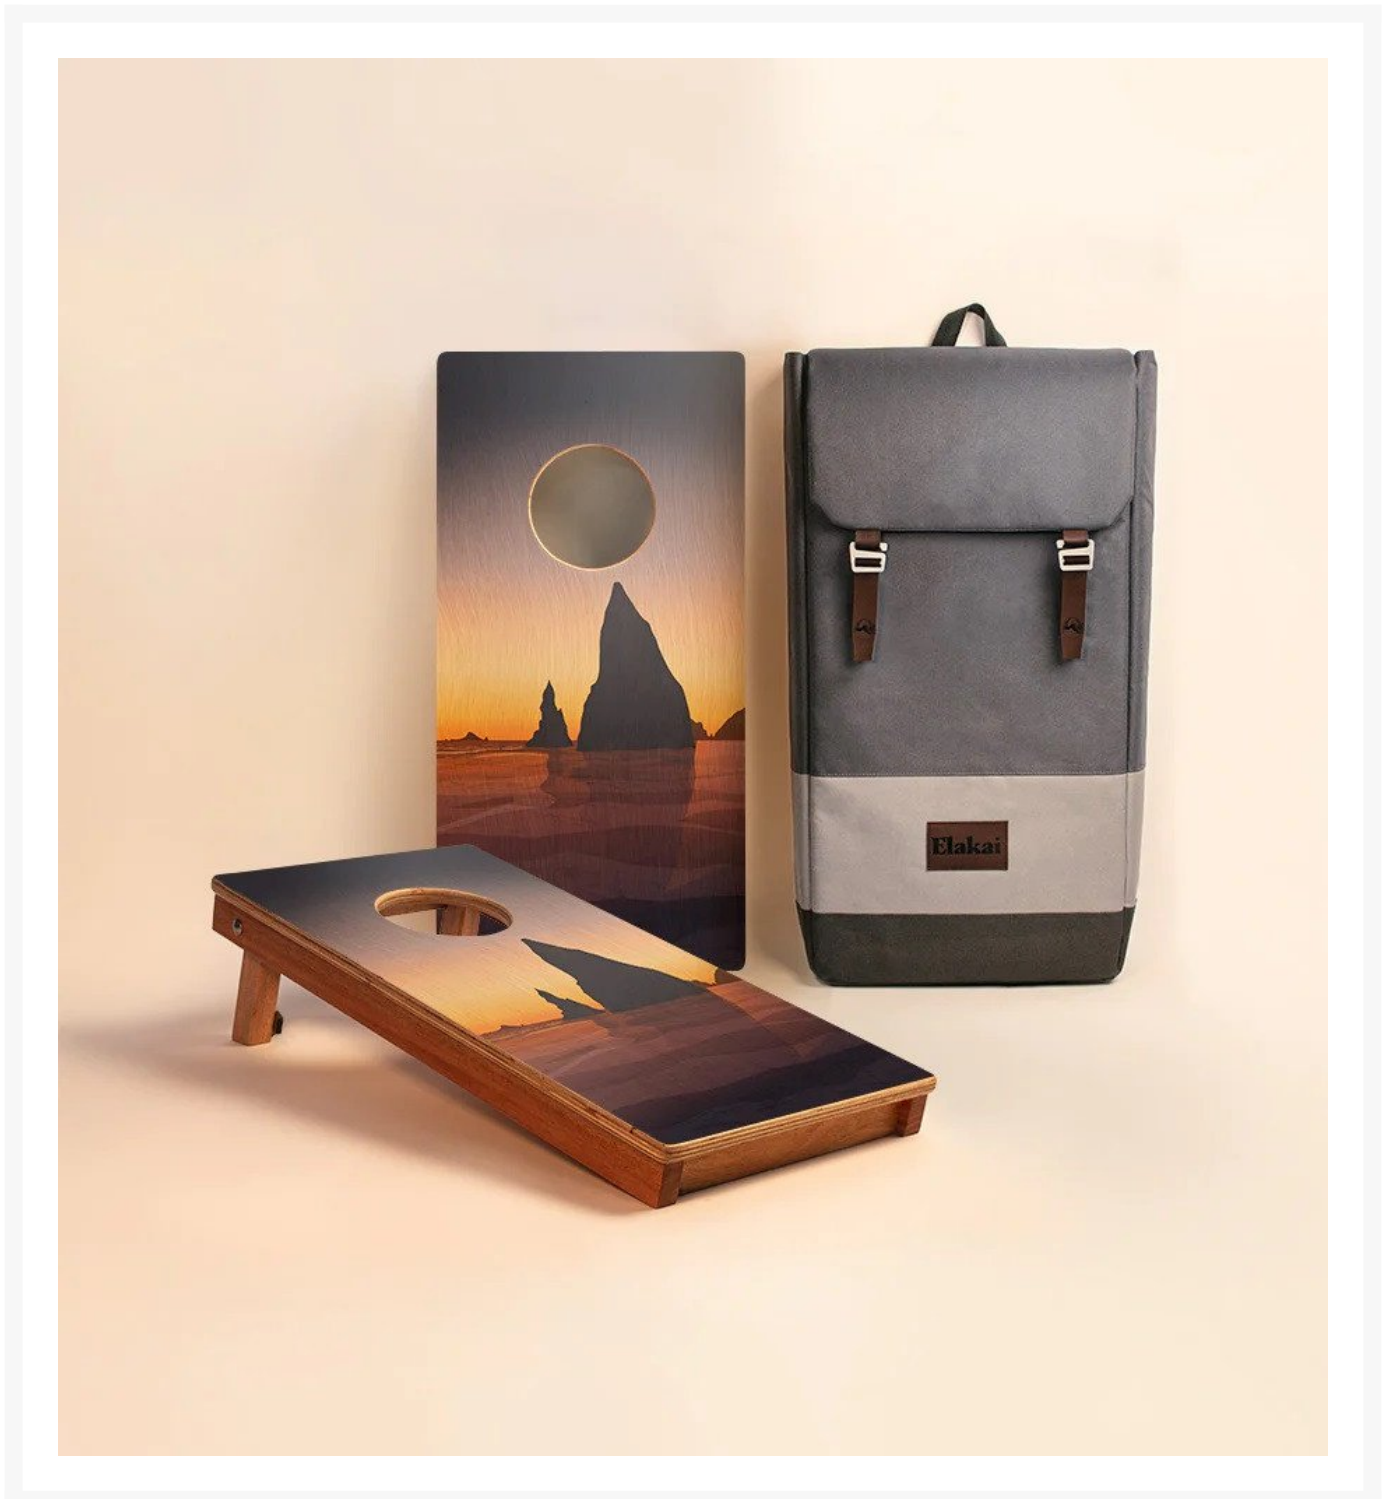

Elakai Olympic 1'x2' Compact Travel Cornhole Boards - Set of 2

ELK-EGCH12P-27

Carefully crafted from the finest materials, this one-by-two-foot regulation cornhole board set features a premium grade plywood deck with a beautiful mahogany frame. Outdoor-inspired graphics are printed directly to the wood surface.

Note: When not in use, this product needs to be stored indoors.

- Includes: 2 Cornhole boards; padded outdoor backpack
- Materials: Solid mahogany frames and premium grade plywood playing surface
- Lightweight, compact, and sturdy design for fun on the go
- Sturdy mahogany legs level out the target on uneven ground
- Frame assembled with stainless steel hardware for corrosion resistance
- Dimensions: 24"(2ft) L x 12"(1ft)W x 4.5"H; 6.87 lbs