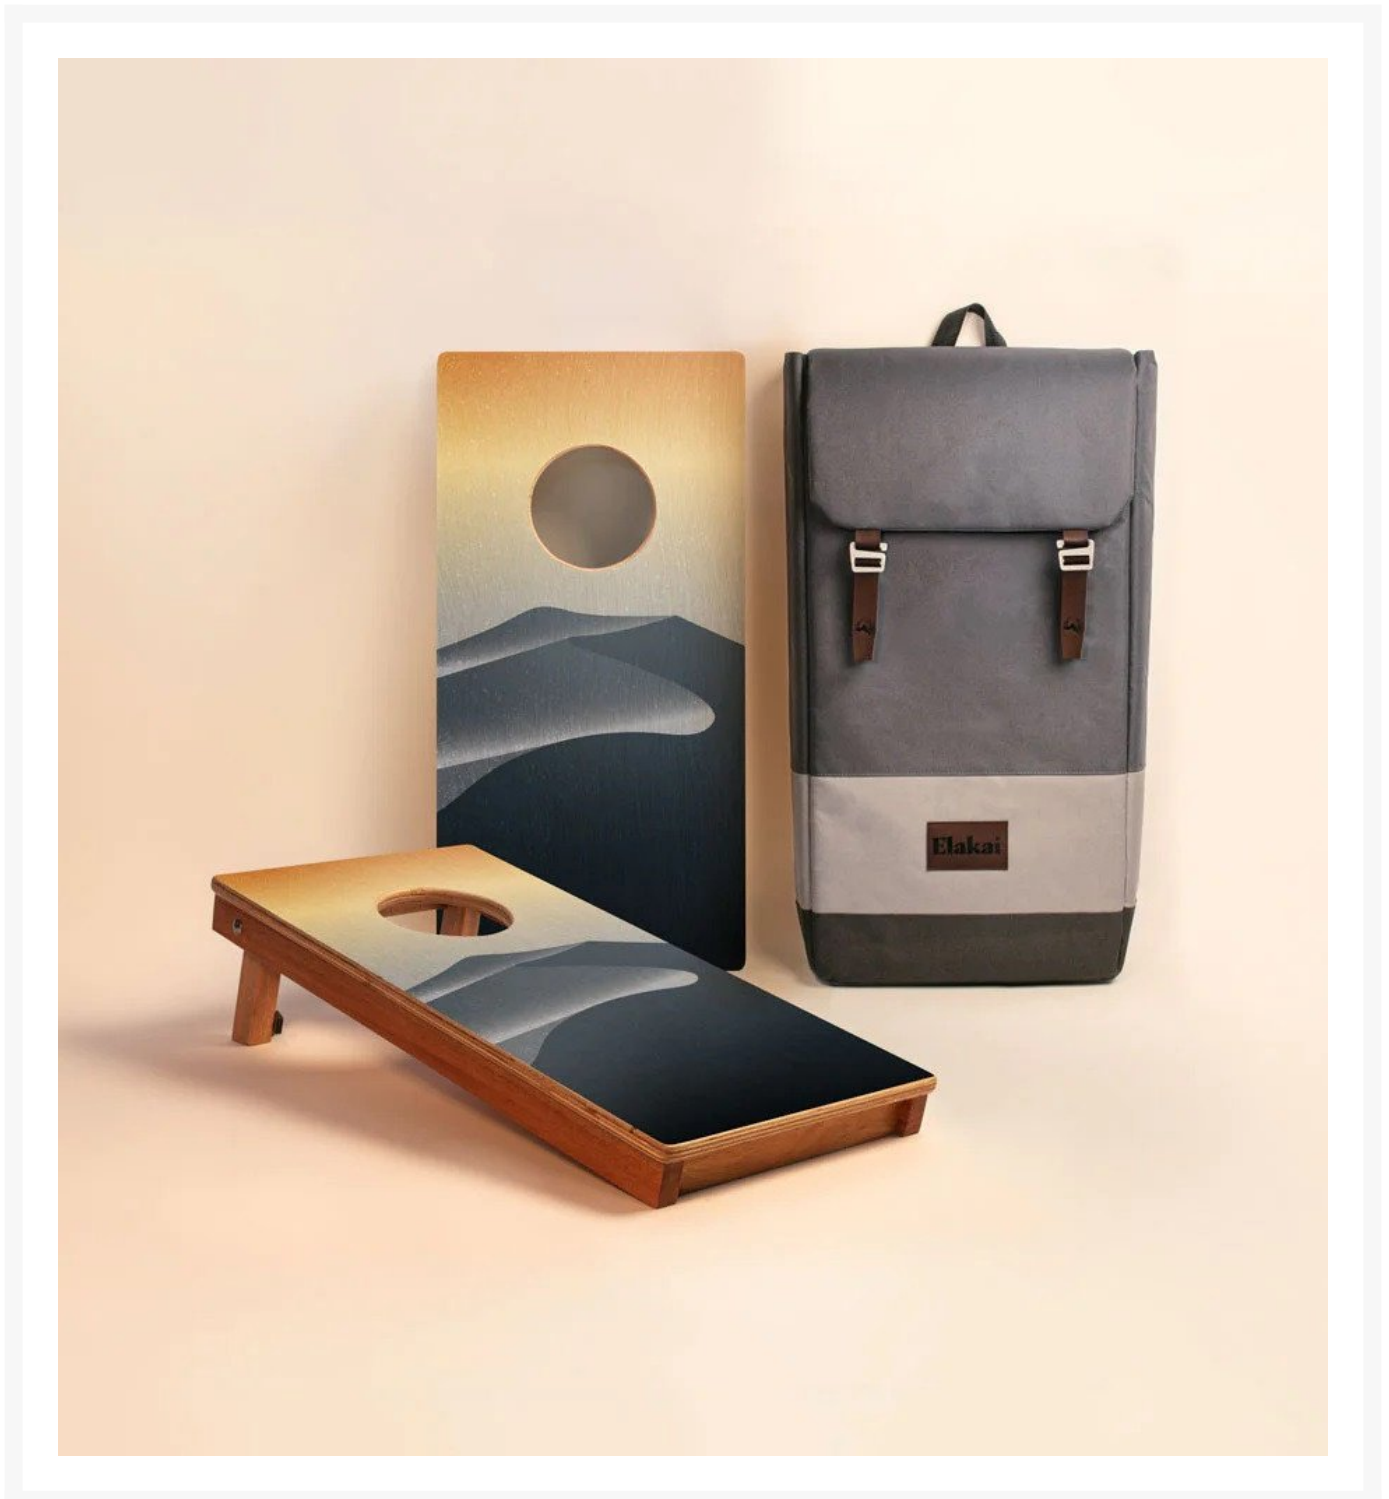

# Elakai Mojave 1'x2' Compact Travel Cornhole Boards - Set of 2

ELK-EGCH12P-09

Carefully crafted from the finest materials, this one-by-two-foot regulation cornhole board set features a premium grade plywood deck with a beautiful mahogany frame. Outdoor-inspired graphics are printed directly to the wood surface.

Note: When not in use, this product needs to be stored indoors.

- Includes: 2 Cornhole boards; padded outdoor backpack
- Materials: Solid mahogany frames and premium grade plywood playing surface
- Lightweight, compact, and sturdy design for fun on the go
- Sturdy mahogany legs level out the target on uneven ground
- Frame assembled with stainless steel hardware for corrosion resistance
- Dimensions: 24"(2ft) L x 12"(1ft)W x 4.5"H; 6.87 lbs