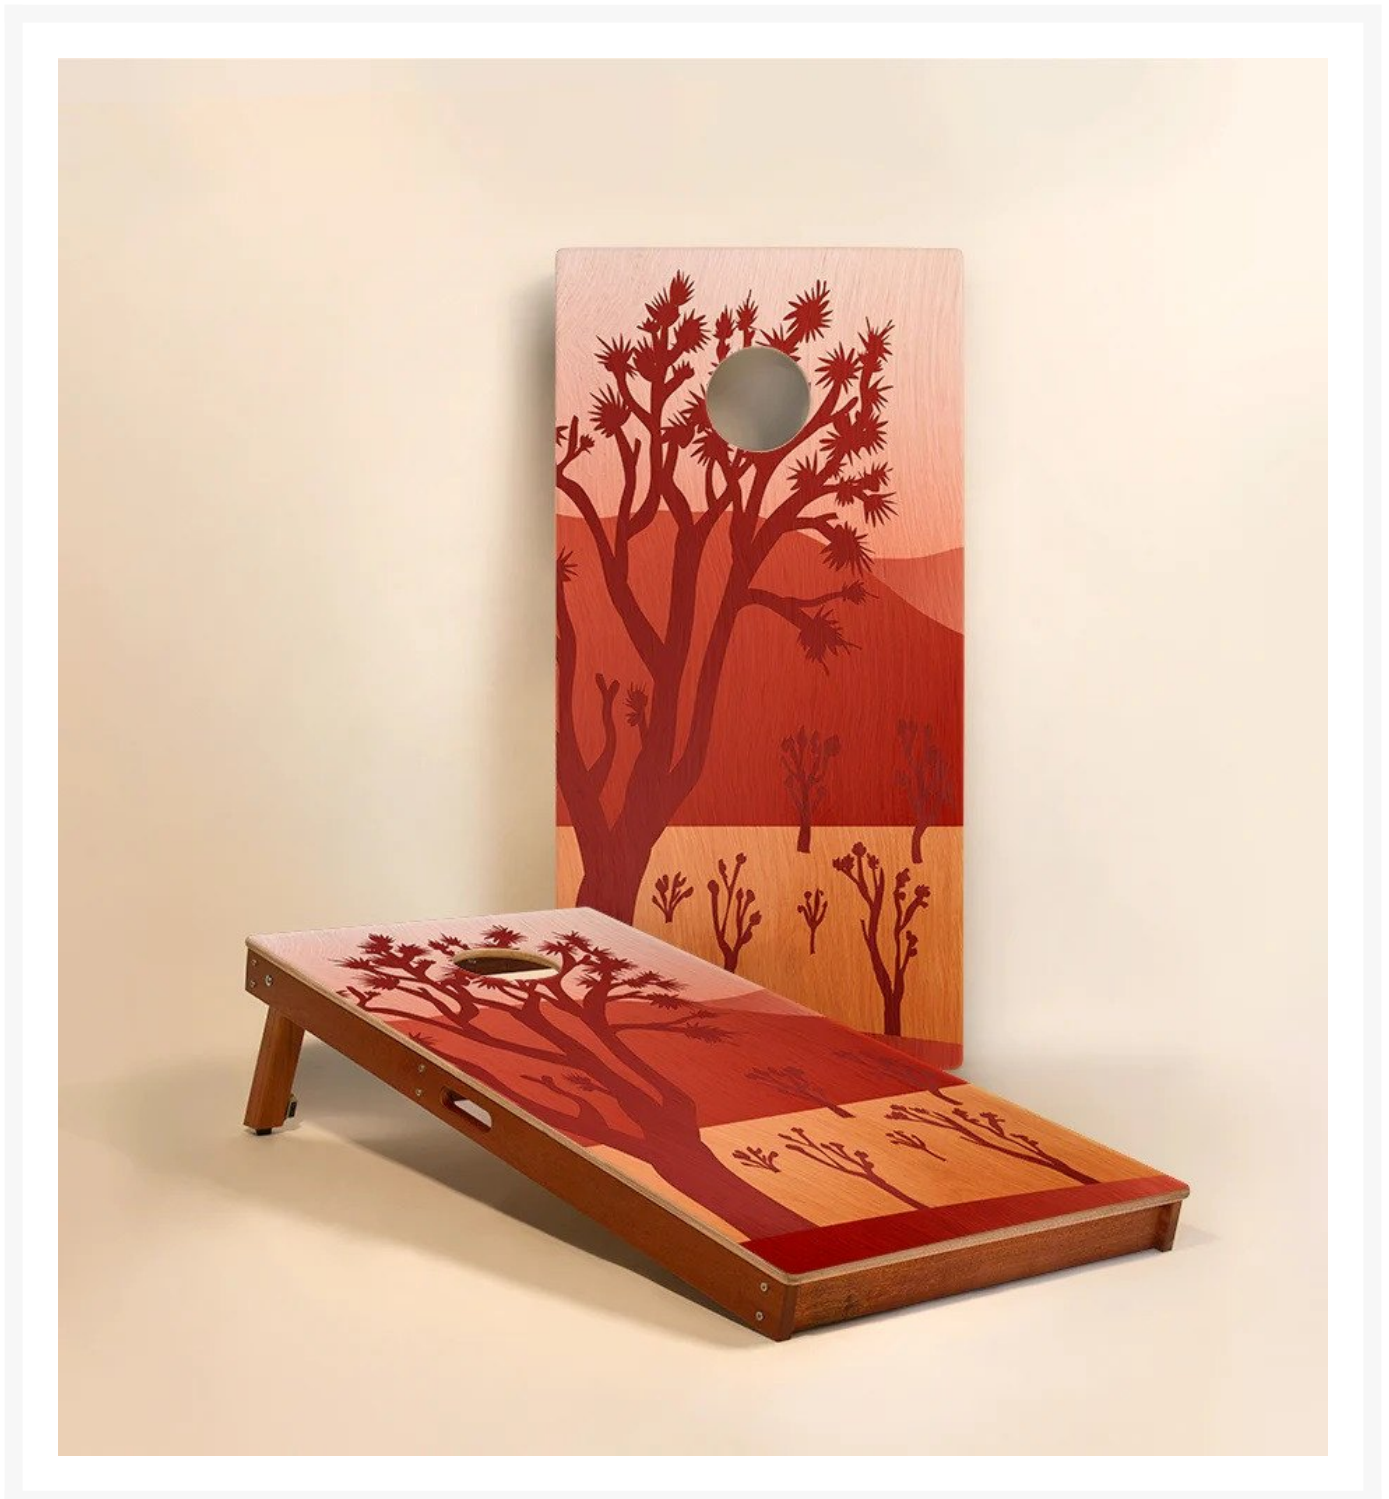

Elakai Joshua Tree 2'x4' Cornhole Boards - Set of 2

ELK-EGCH24P-15

Carefully crafted from the finest materials, this two-by-four-foot regulation cornhole board set features a premium grade plywood deck with a beautiful mahogany frame. Outdoor-inspired graphics are printed directly to the wood surface.

Note: When not in use, this product needs to be stored indoors.

- Includes: 2 Cornhole boards; cornhole bags sold separately
- Materials: Solid mahogany frame and premium grade plywood playing surface
- Lightweight and portable with built-in carry handles
- Withstands 500+ pounds of load-bearing weight
- Sturdy mahogany legs level out the target on uneven ground
- Frame assembled with stainless steel hardware for corrosion resistance
- Magnetic fasteners hold legs when stored
- Dimensions: 48"(4ft) L x 24"(2ft)W x 4.5"H; 30 lbs