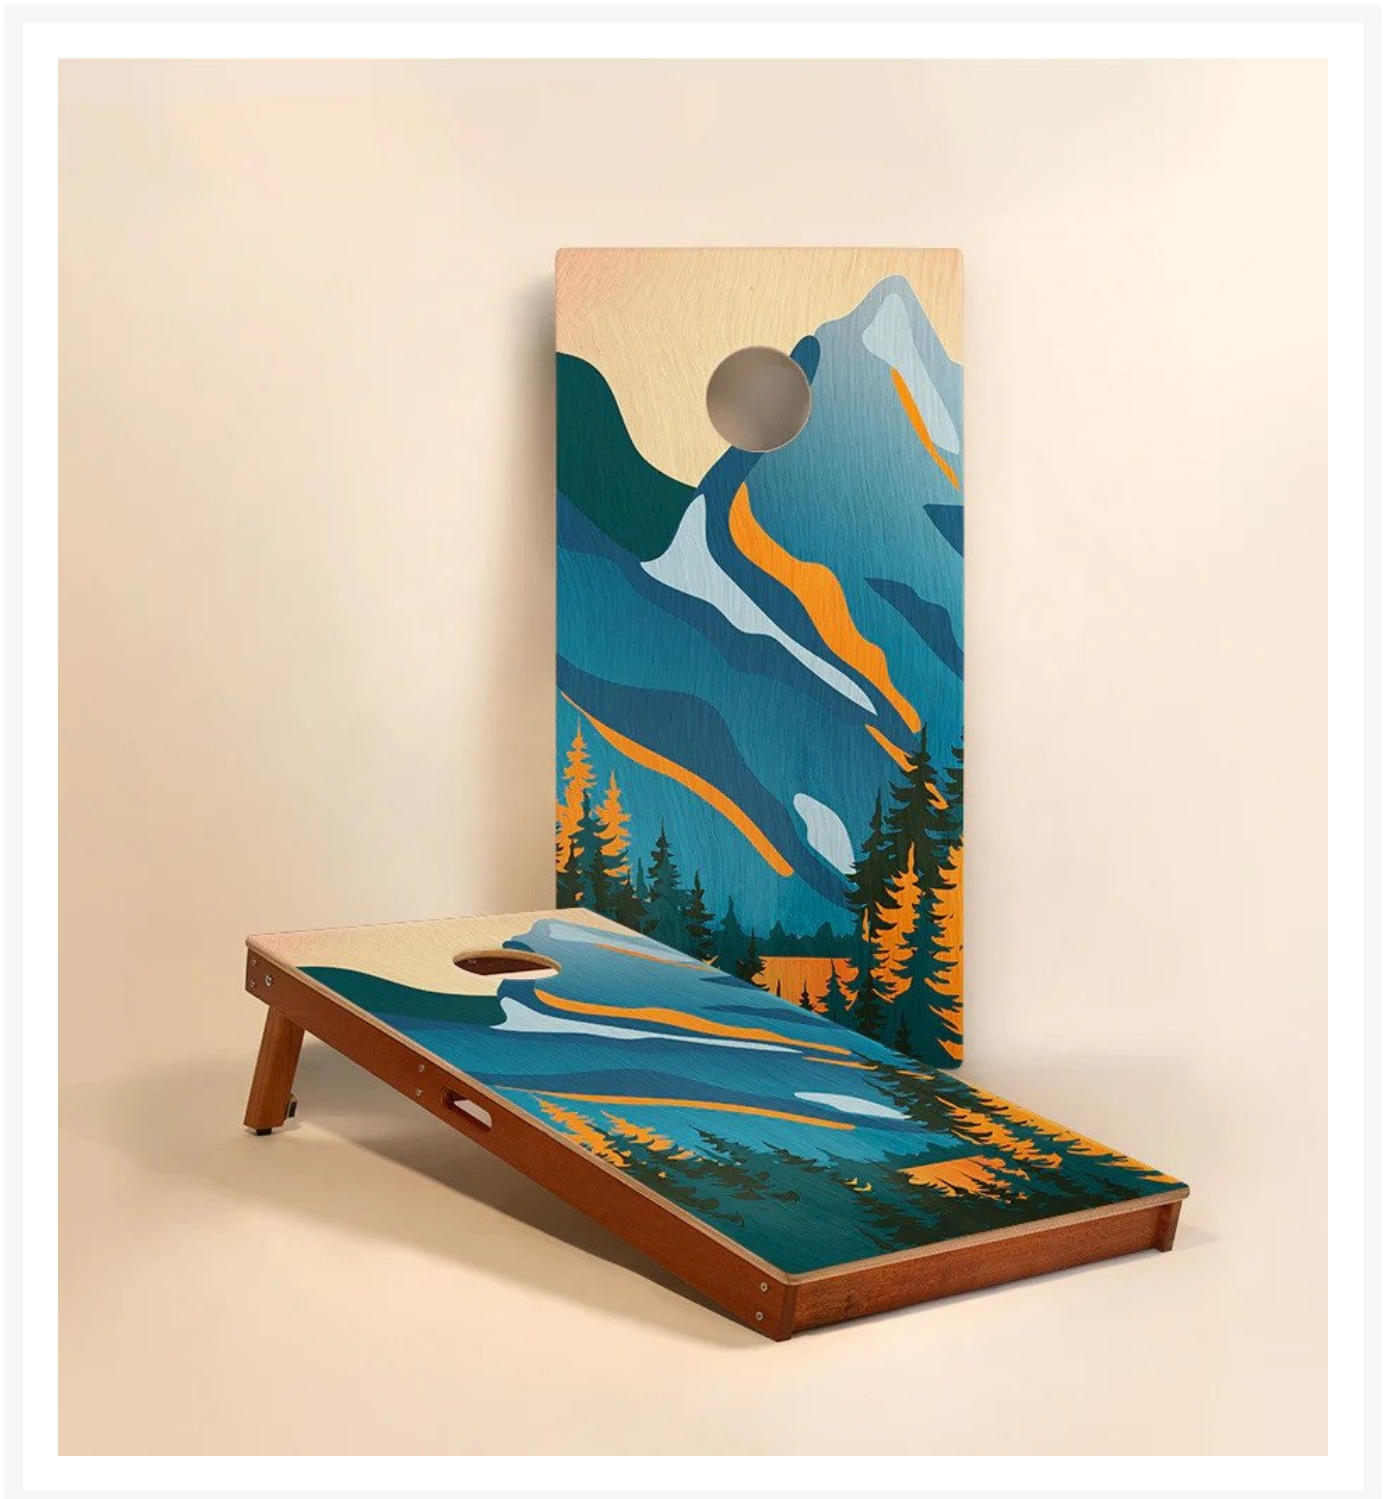

Elakai Grand Teton 2'x4' Cornhole Boards - Set of 2

ELK-EGCH24P-18

Carefully crafted from the finest materials, this two-by-four-foot regulation cornhole board set features a premium grade plywood deck with a beautiful mahogany frame. Outdoor-inspired graphics are printed directly to the wood surface.

Note: When not in use, this product needs to be stored indoors.

- Includes: 2 Cornhole boards; cornhole bags sold separately
- Materials: Solid mahogany frame and premium grade plywood playing surface
- Lightweight and portable with built-in carry handles
- Withstands 500+ pounds of load-bearing weight
- Sturdy mahogany legs level out the target on uneven ground
- Frame assembled with stainless steel hardware for corrosion resistance
- Magnetic fasteners hold legs when stored
- Dimensions: 48"(4ft) L x 24"(2ft)W x 4.5"H; 30 lbs