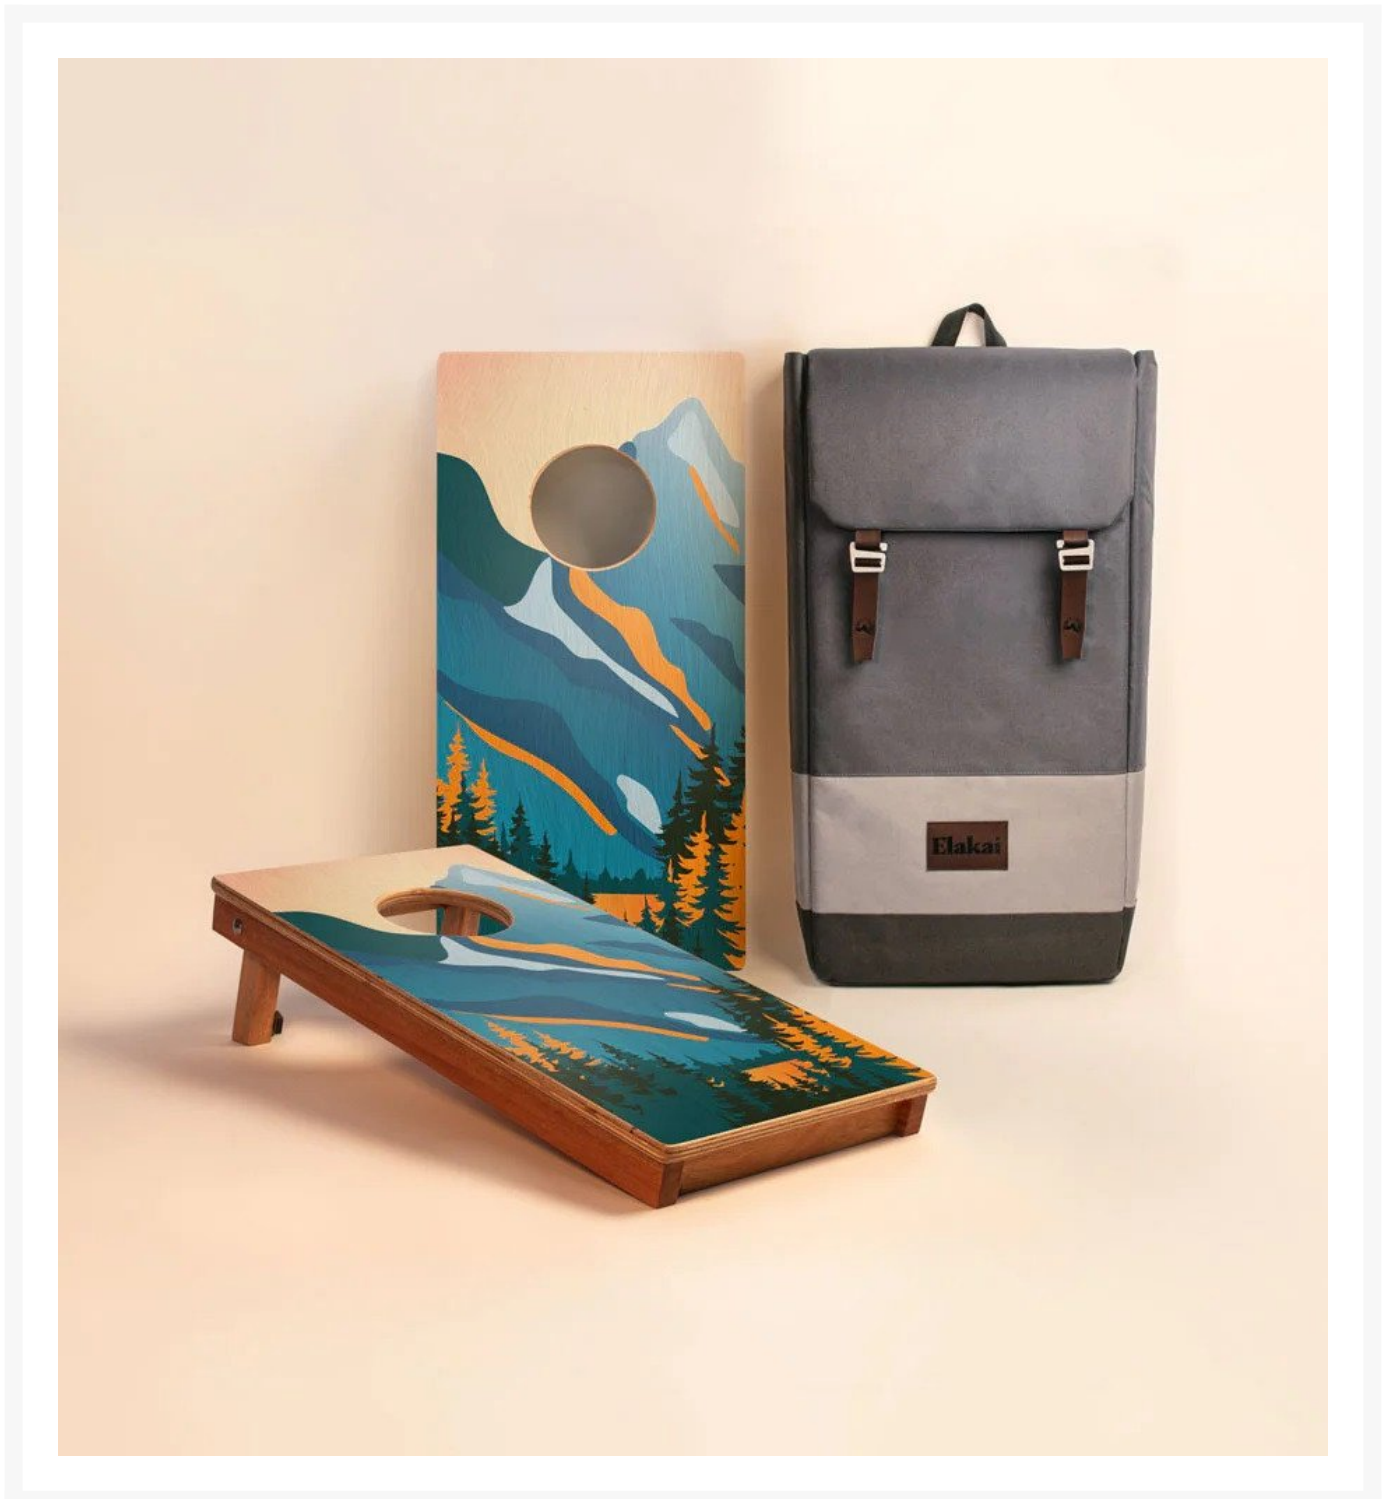

Elakai Grand Teton 1'x2' Compact Travel Cornhole Boards - Set of 2

ELK-EGCH12P-18

Carefully crafted from the finest materials, this one-by-two-foot regulation cornhole board set features a premium grade plywood deck with a beautiful mahogany frame. Outdoor-inspired graphics are printed directly to the wood surface.

Note: When not in use, this product needs to be stored indoors.

- Includes: 2 Cornhole boards; padded outdoor backpack
- Materials: Solid mahogany frames and premium grade plywood playing surface
- Lightweight, compact, and sturdy design for fun on the go
- Sturdy mahogany legs level out the target on uneven ground
- Frame assembled with stainless steel hardware for corrosion resistance
- Dimensions: 24"(2ft) L x 12"(1ft)W x 4.5"H; 6.87 lbs