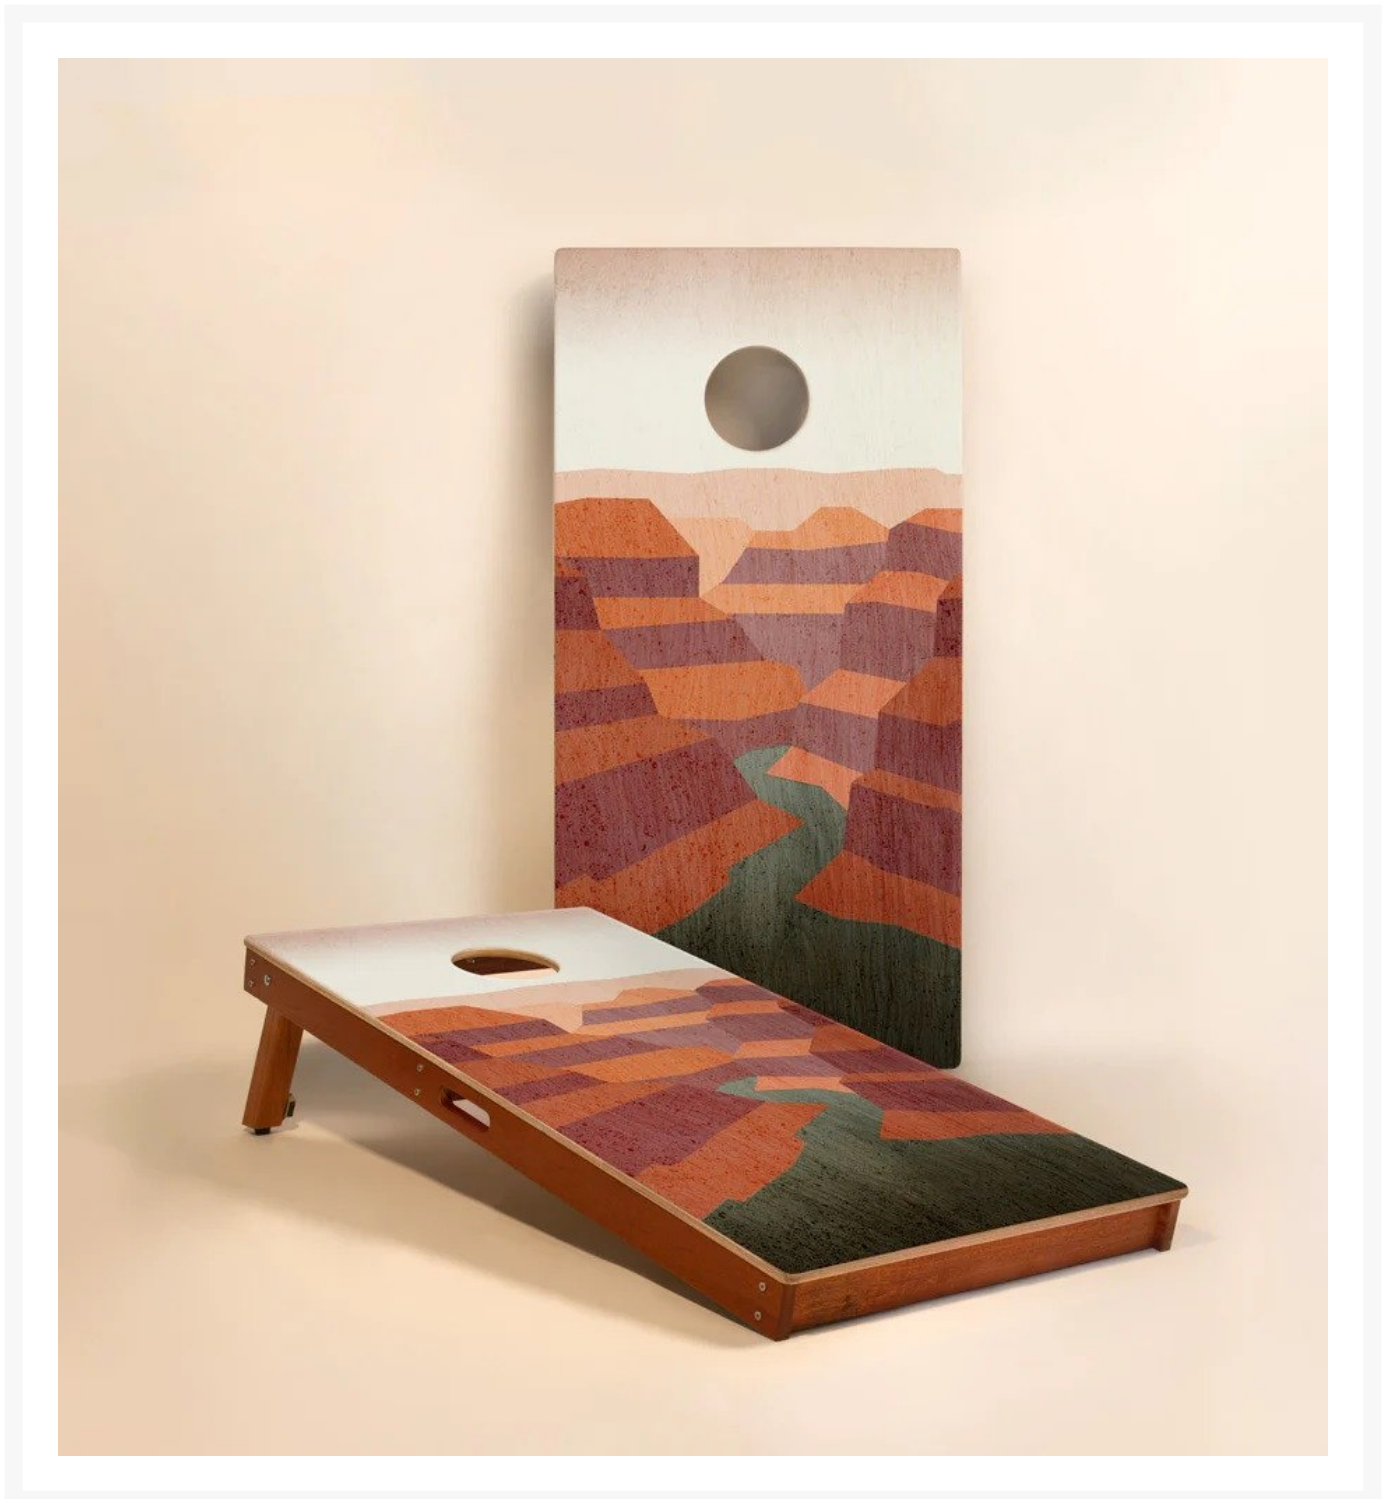

# Elakai Grand Canyon 2'x4' Cornhole Boards - Set of 2

ELK-EGCH24P-08

Carefully crafted from the finest materials, this two-by-four-foot regulation cornhole board set features a premium grade plywood deck with a beautiful mahogany frame. Outdoor-inspired graphics are printed directly to the wood surface.

Note: When not in use, this product needs to be stored indoors.

- Includes: 2 Cornhole boards; cornhole bags sold separately
- Materials: Solid mahogany frame and premium grade plywood playing surface
- Lightweight and portable with built-in carry handles
- Withstands 500+ pounds of load-bearing weight
- Sturdy mahogany legs level out the target on uneven ground
- Frame assembled with stainless steel hardware for corrosion resistance
- Magnetic fasteners hold legs when stored
- Dimensions: 48"(4ft) L x 24"(2ft)W x 4.5"H; 30 lbs