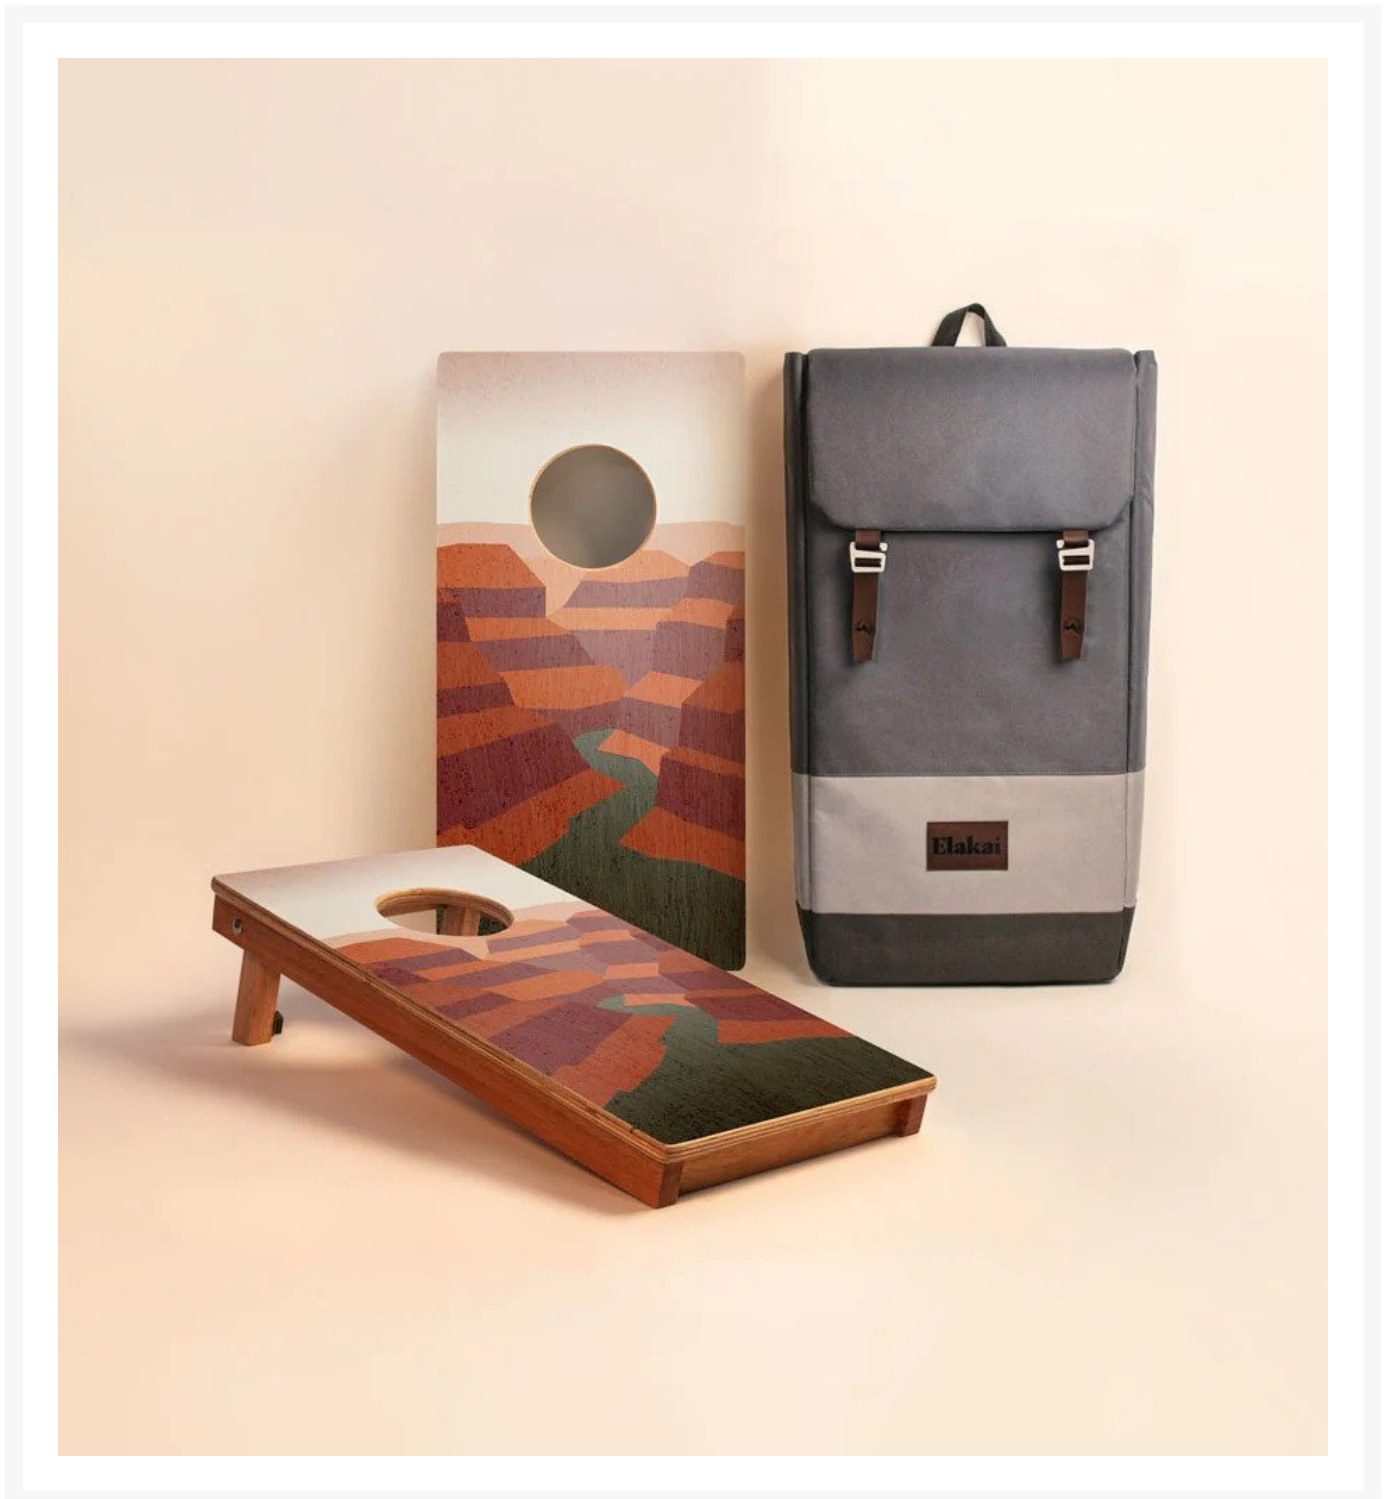

Elakai Grand Canyon 1'x2' Compact Travel Cornhole Boards - Set of 2

ELK- EGCH12P-08

Carefully crafted from the finest materials, this one-by-two-foot regulation cornhole board set features a premium grade plywood deck with a beautiful mahogany frame. Outdoor-inspired graphics are printed directly to the wood surface.

Note: When not in use, this product needs to be stored indoors.

- Includes: 2 Cornhole boards; padded outdoor backpack
- Materials: Solid mahogany frames and premium grade plywood playing surface
- Lightweight, compact, and sturdy design for fun on the go
- Sturdy mahogany legs level out the target on uneven ground
- Frame assembled with stainless steel hardware for corrosion resistance
- Dimensions: 24"(2ft) L x 12"(1ft)W x 4.5"H; 6.87 lbs