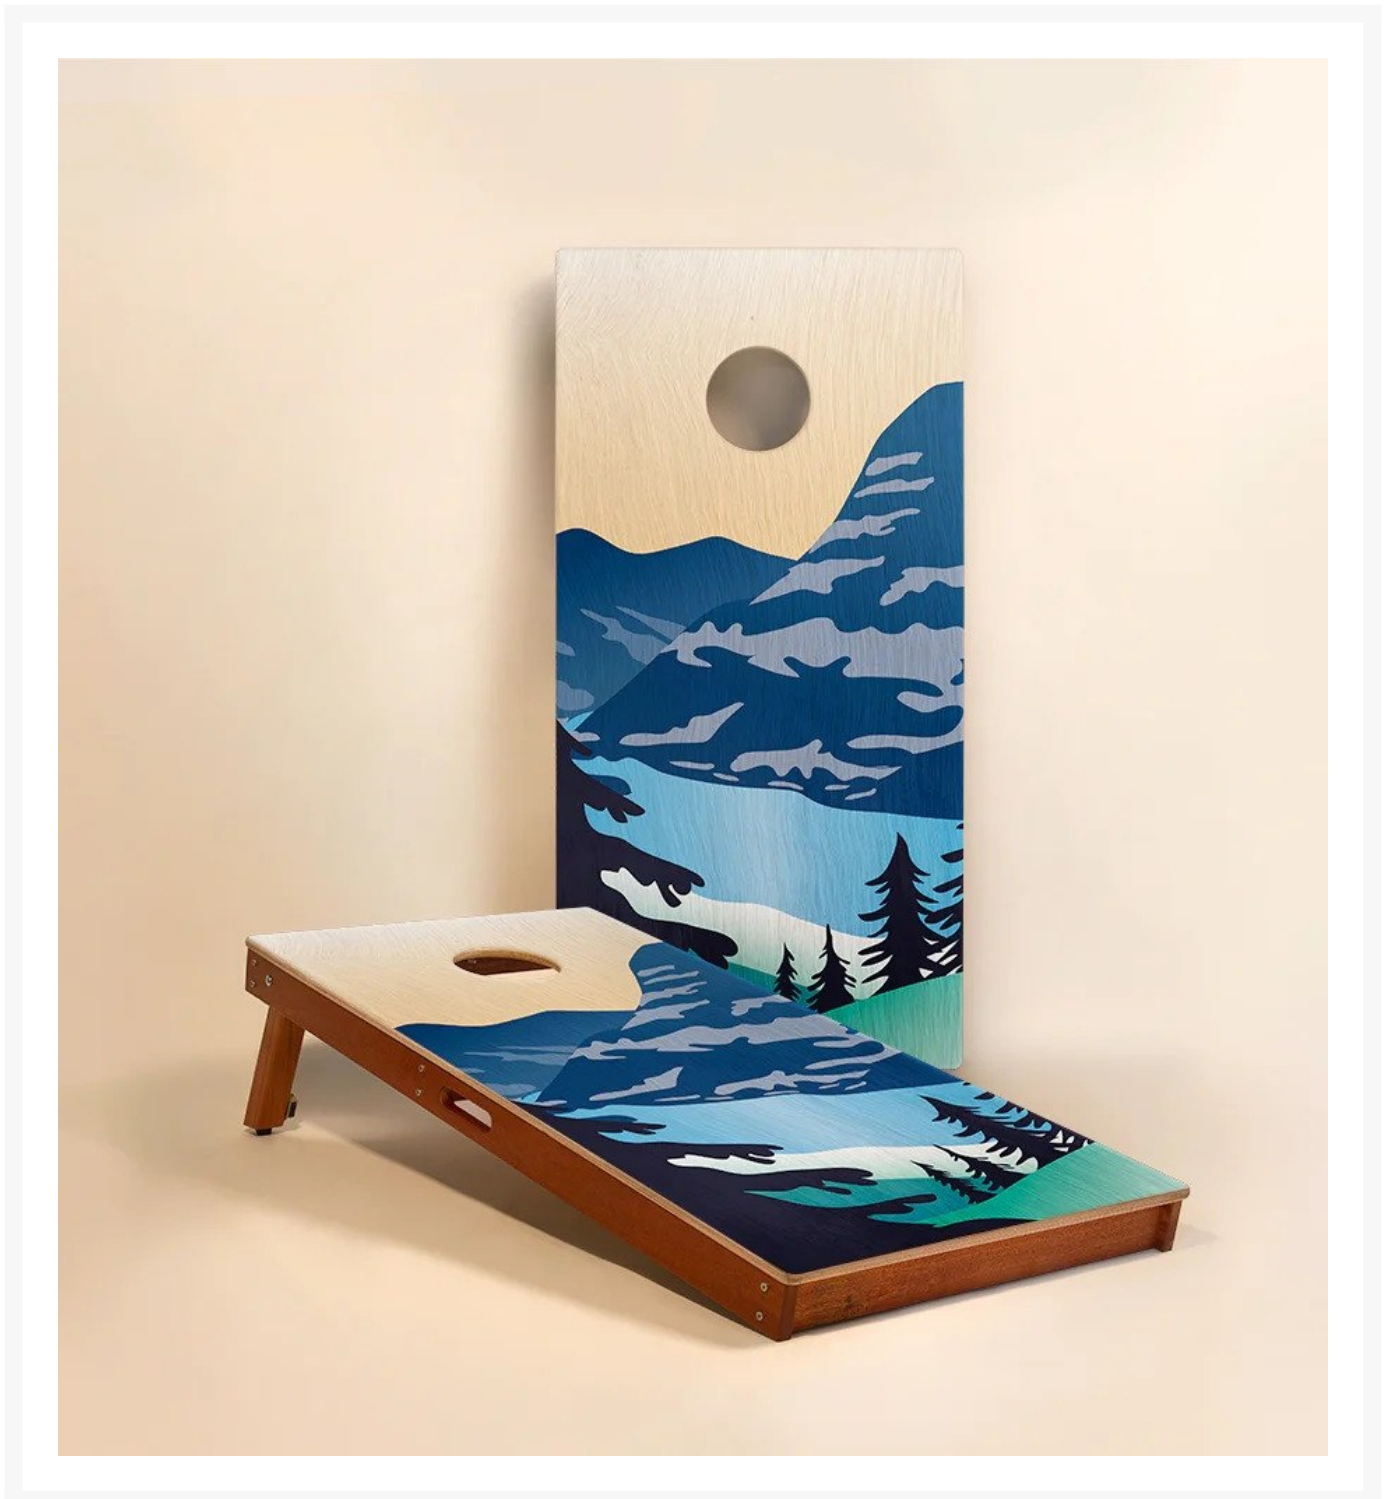

Elakai Glacier 2'x4' Cornhole Boards - Set of 2

ELK-EGCH24P-14

Carefully crafted from the finest materials, this two-by-four-foot regulation cornhole board set features a premium grade plywood deck with a beautiful mahogany frame. Outdoor-inspired graphics are printed directly to the wood surface.

Note: When not in use, this product needs to be stored indoors.

- Includes: 2 Cornhole boards; cornhole bags sold separately
- Materials: Solid mahogany frame and premium grade plywood playing surface
- Lightweight and portable with built-in carry handles
- Withstands 500+ pounds of load-bearing weight
- Sturdy mahogany legs level out the target on uneven ground
- Frame assembled with stainless steel hardware for corrosion resistance
- Magnetic fasteners hold legs when stored
- Dimensions: 48"(4ft) L x 24"(2ft)W x 4.5"H; 30 lbs