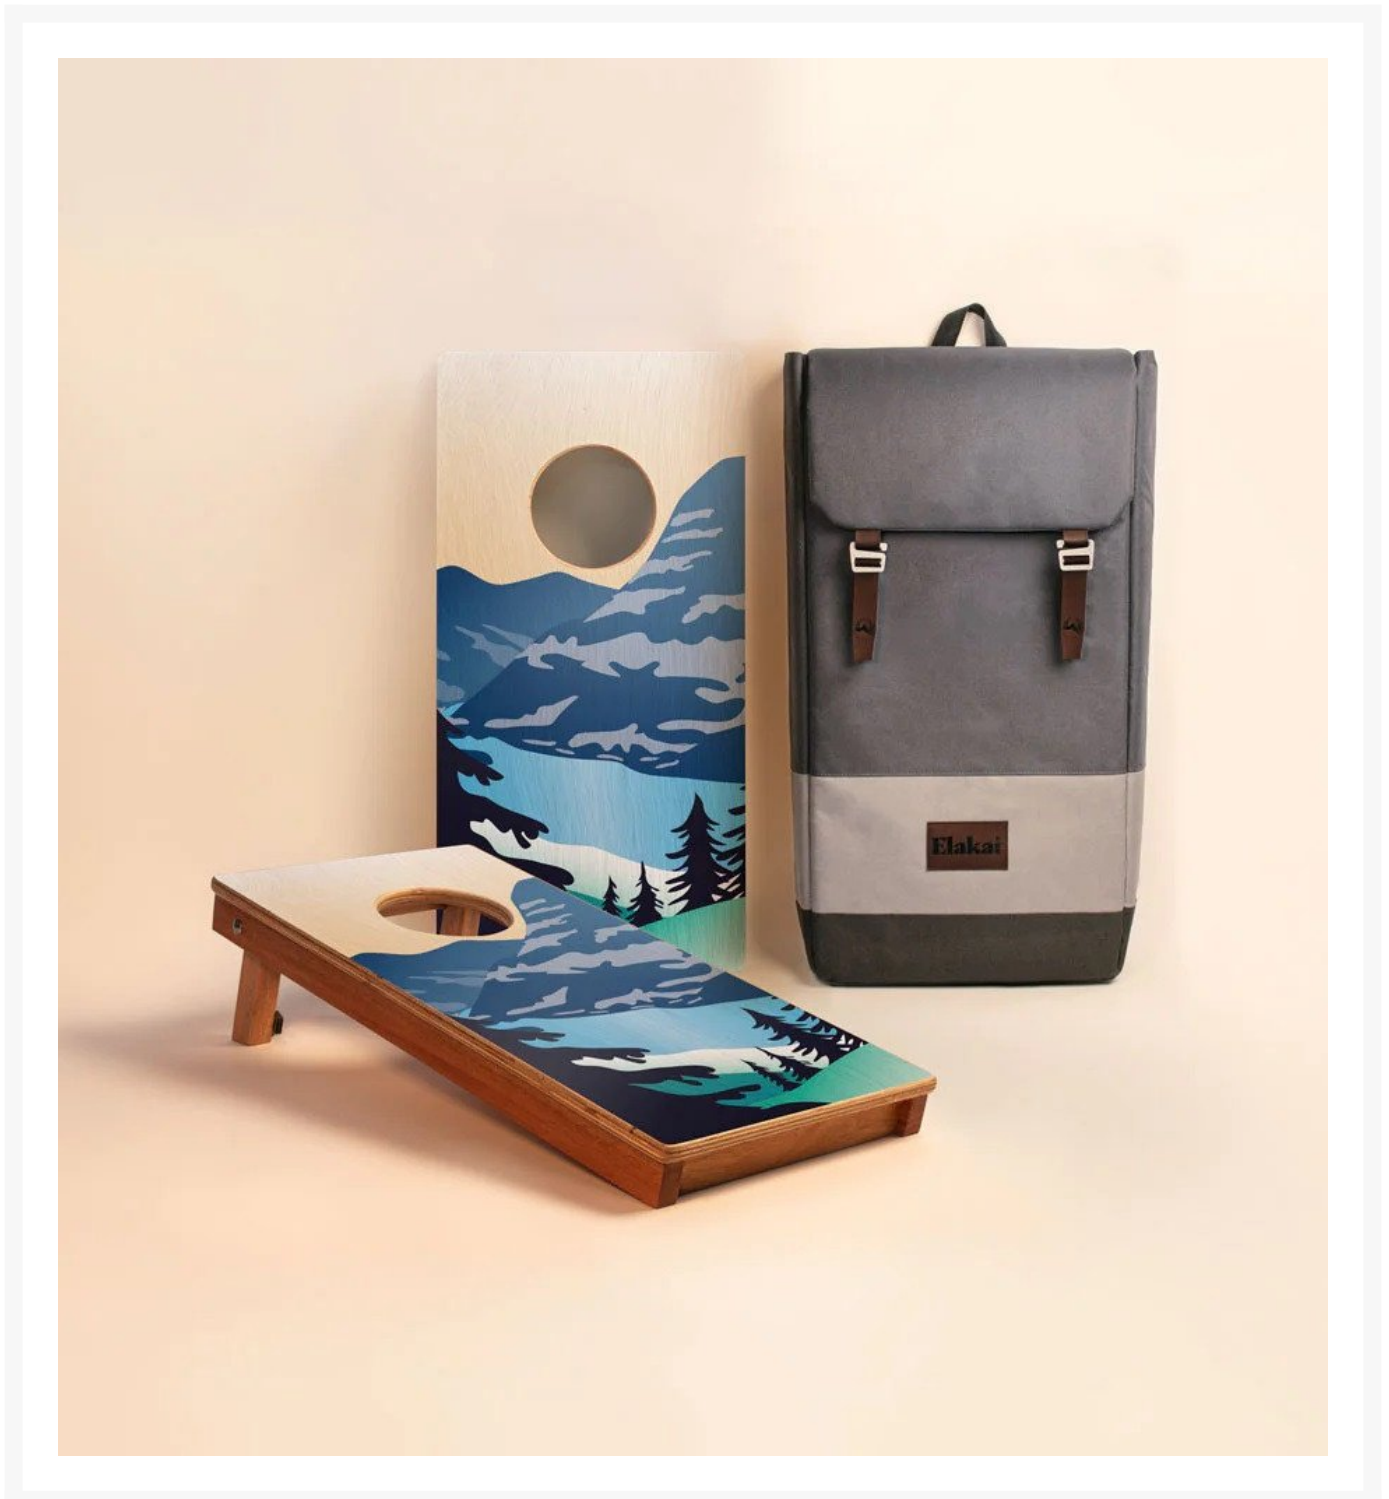

# Elakai Glacier 1'x2' Compact Travel Cornhole Boards - Set of 2

ELK-EGCH12P-14

Carefully crafted from the finest materials, this one-by-two-foot regulation cornhole board set features a premium grade plywood deck with a beautiful mahogany frame. Outdoor-inspired graphics are printed directly to the wood surface.

Note: When not in use, this product needs to be stored indoors.

- Includes: 2 Cornhole boards; padded outdoor backpack
- Materials: Solid mahogany frames and premium grade plywood playing surface
- Lightweight, compact, and sturdy design for fun on the go
- Sturdy mahogany legs level out the target on uneven ground
- Frame assembled with stainless steel hardware for corrosion resistance
- Dimensions: 24"(2ft) L x 12"(1ft)W x 4.5"H; 6.87 lbs