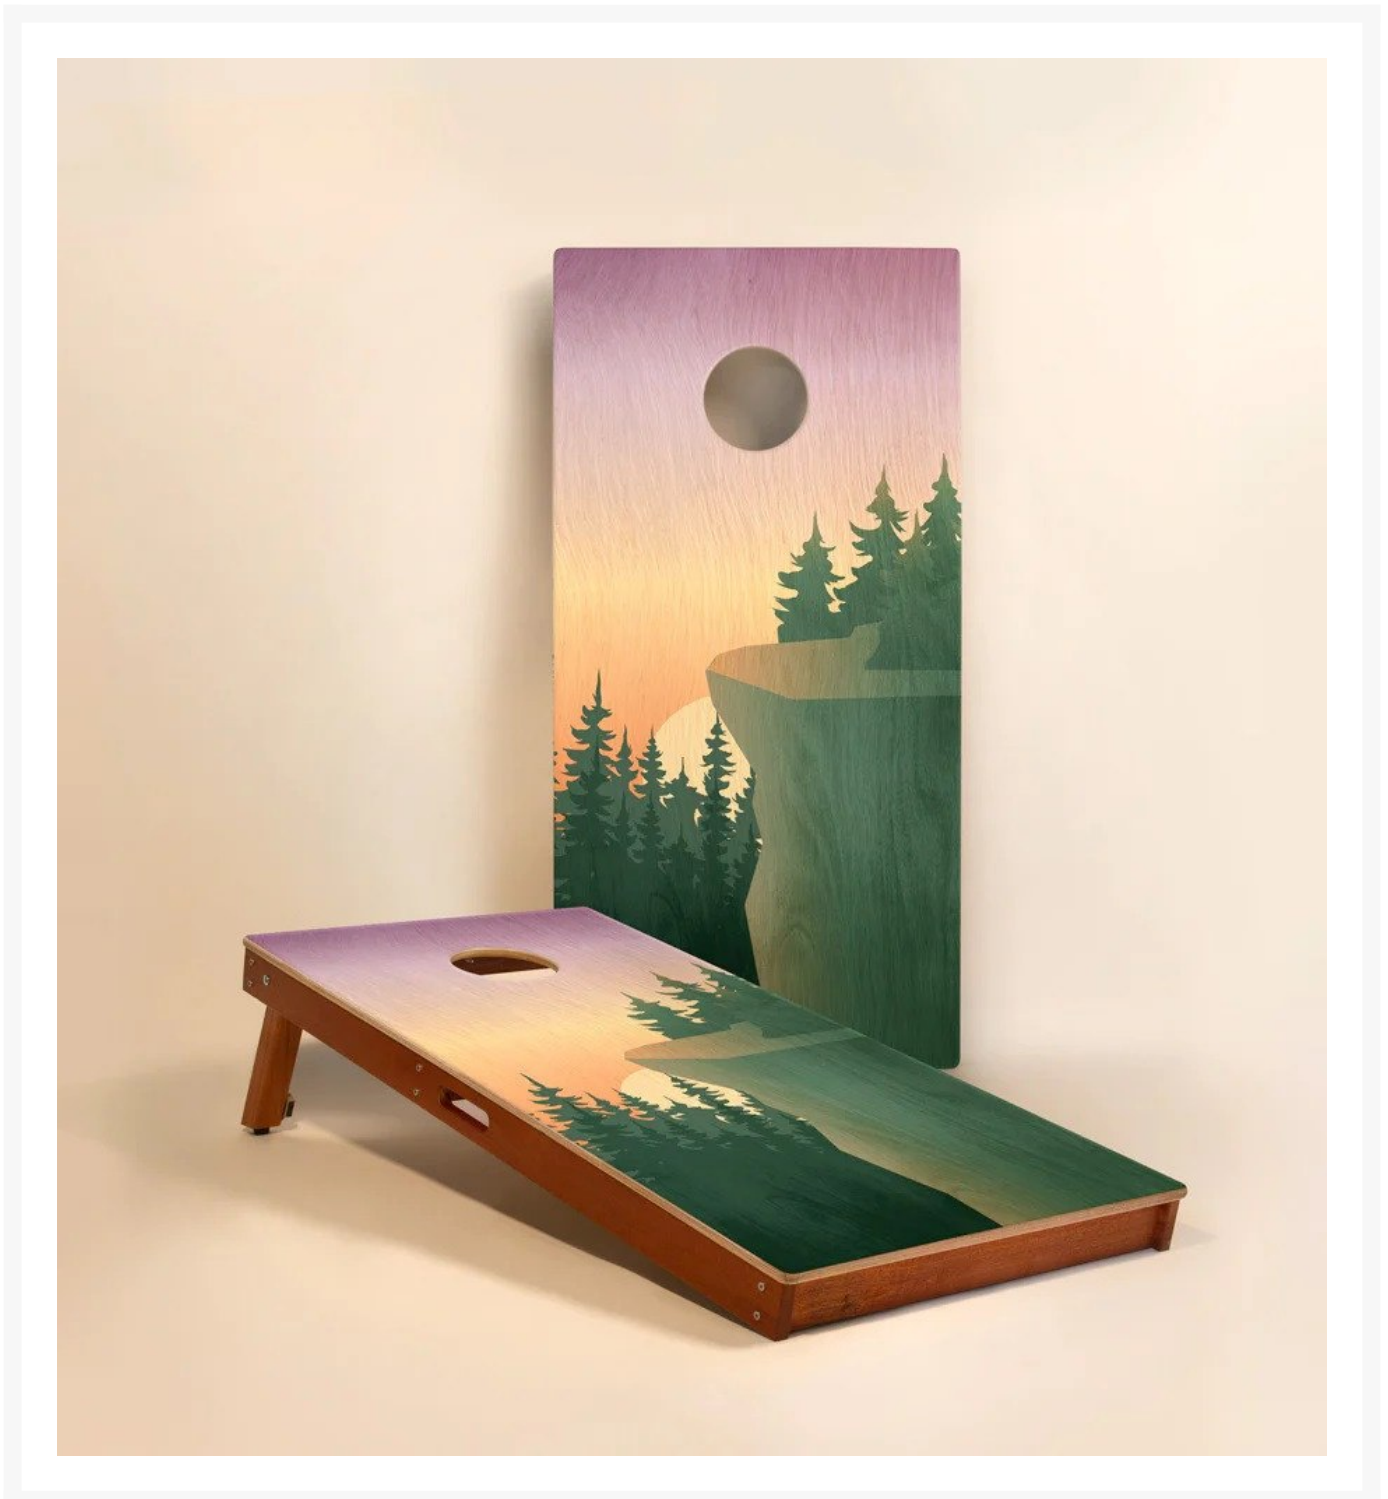

Elakai Cliff View 2'x4' Cornhole Boards - Set of 2

ELK-EGCH24P-12

Carefully crafted from the finest materials, this two-by-four-foot regulation cornhole board set features a premium grade plywood deck with a beautiful mahogany frame. Outdoor-inspired graphics are printed directly to the wood surface.

Note: When not in use, this product needs to be stored indoors.

- Includes: 2 Cornhole boards; cornhole bags sold separately
- Materials: Solid mahogany frame and premium grade plywood playing surface
- Lightweight and portable with built-in carry handles
- Withstands 500+ pounds of load-bearing weight
- Sturdy mahogany legs level out the target on uneven ground
- Frame assembled with stainless steel hardware for corrosion resistance
- Magnetic fasteners hold legs when stored
- Dimensions: 48"(4ft) L x 24"(2ft)W x 4.5"H; 30 lbs