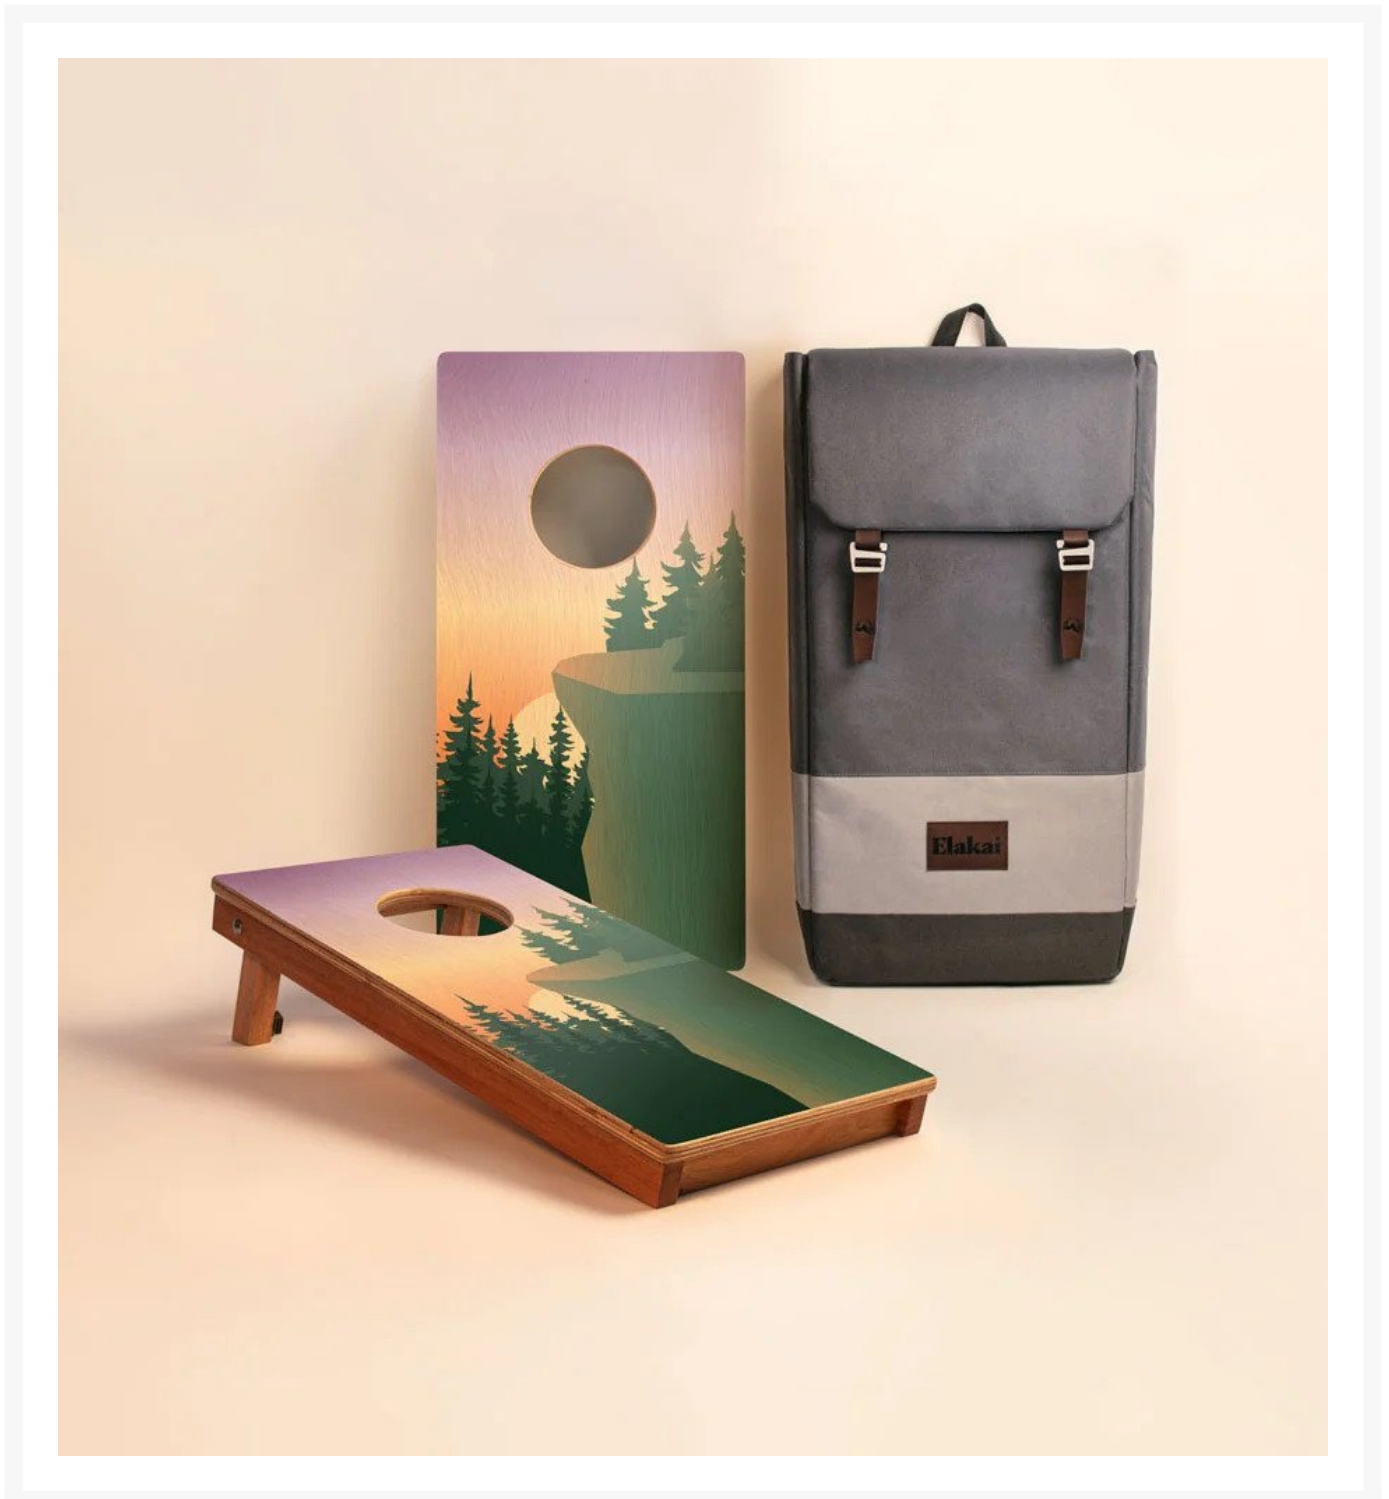

Elakai Cliff View 1'x2' Compact Travel Cornhole Boards - Set of 2

ELK-EGCH12P-12

Carefully crafted from the finest materials, this one-by-two-foot regulation cornhole board set features a premium grade plywood deck with a beautiful mahogany frame. Outdoor-inspired graphics are printed directly to the wood surface.

Note: When not in use, this product needs to be stored indoors.

- Includes: 2 Cornhole boards; padded outdoor backpack
- Materials: Solid mahogany frames and premium grade plywood playing surface
- Lightweight, compact, and sturdy design for fun on the go
- Sturdy mahogany legs level out the target on uneven ground
- Frame assembled with stainless steel hardware for corrosion resistance
- Dimensions: 24"(2ft) L x 12"(1ft)W x 4.5"H; 6.87 lbs