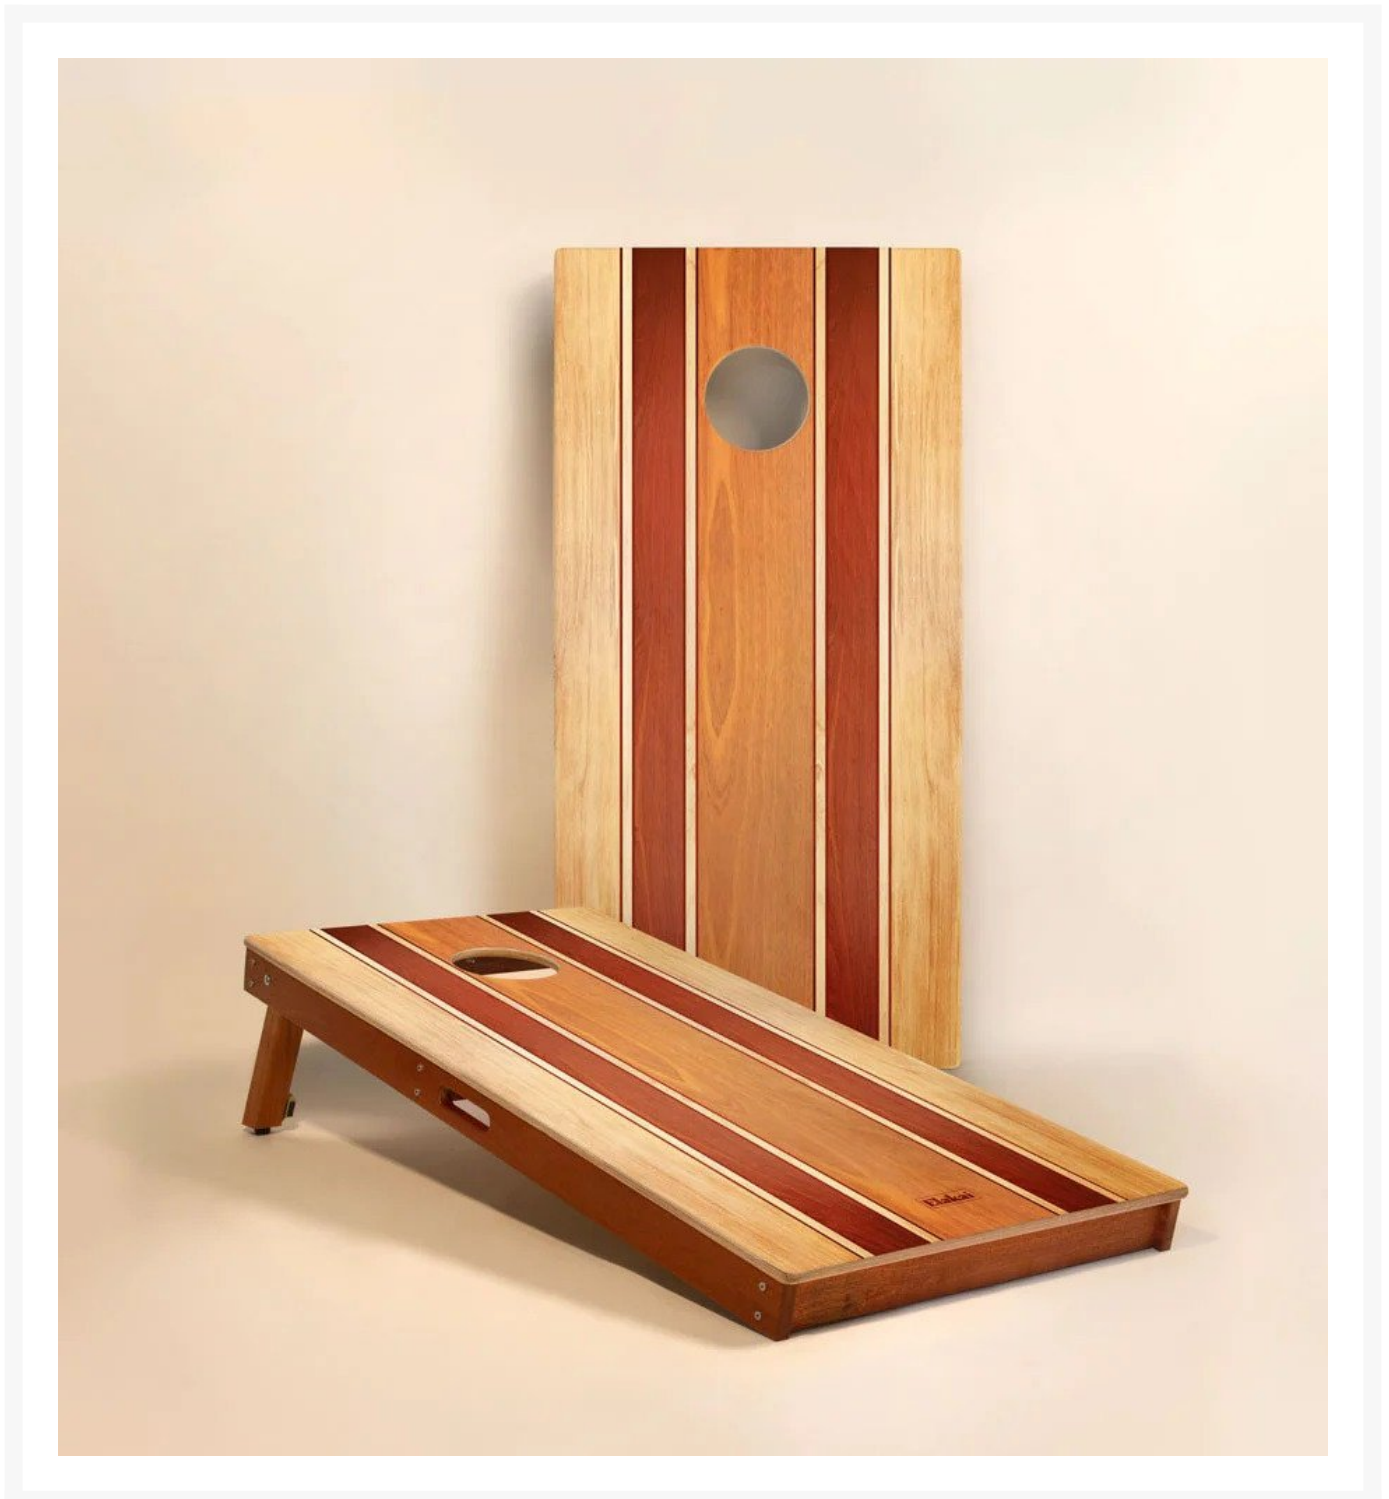

Elakai Classic Woody 2'x4' Cornhole Boards - Set of 2

ELK- EGCH24P-21

Carefully crafted from the finest materials, this two-by-four-foot regulation cornhole board set features a premium grade plywood deck with a beautiful mahogany frame. Outdoor-inspired graphics are printed directly to the wood surface.

Note: When not in use, this product needs to be stored indoors.

- Includes: 2 Cornhole boards; cornhole bags sold separately
- Materials: Solid mahogany frame and premium grade plywood playing surface
- Lightweight and portable with built-in carry handles
- Withstands 500+ pounds of load-bearing weight
- Sturdy mahogany legs level out the target on uneven ground
- Frame assembled with stainless steel hardware for corrosion resistance
- Magnetic fasteners hold legs when stored
- Dimensions: 48"(4ft) L x 24"(2ft)W x 4.5"H; 30 lbs