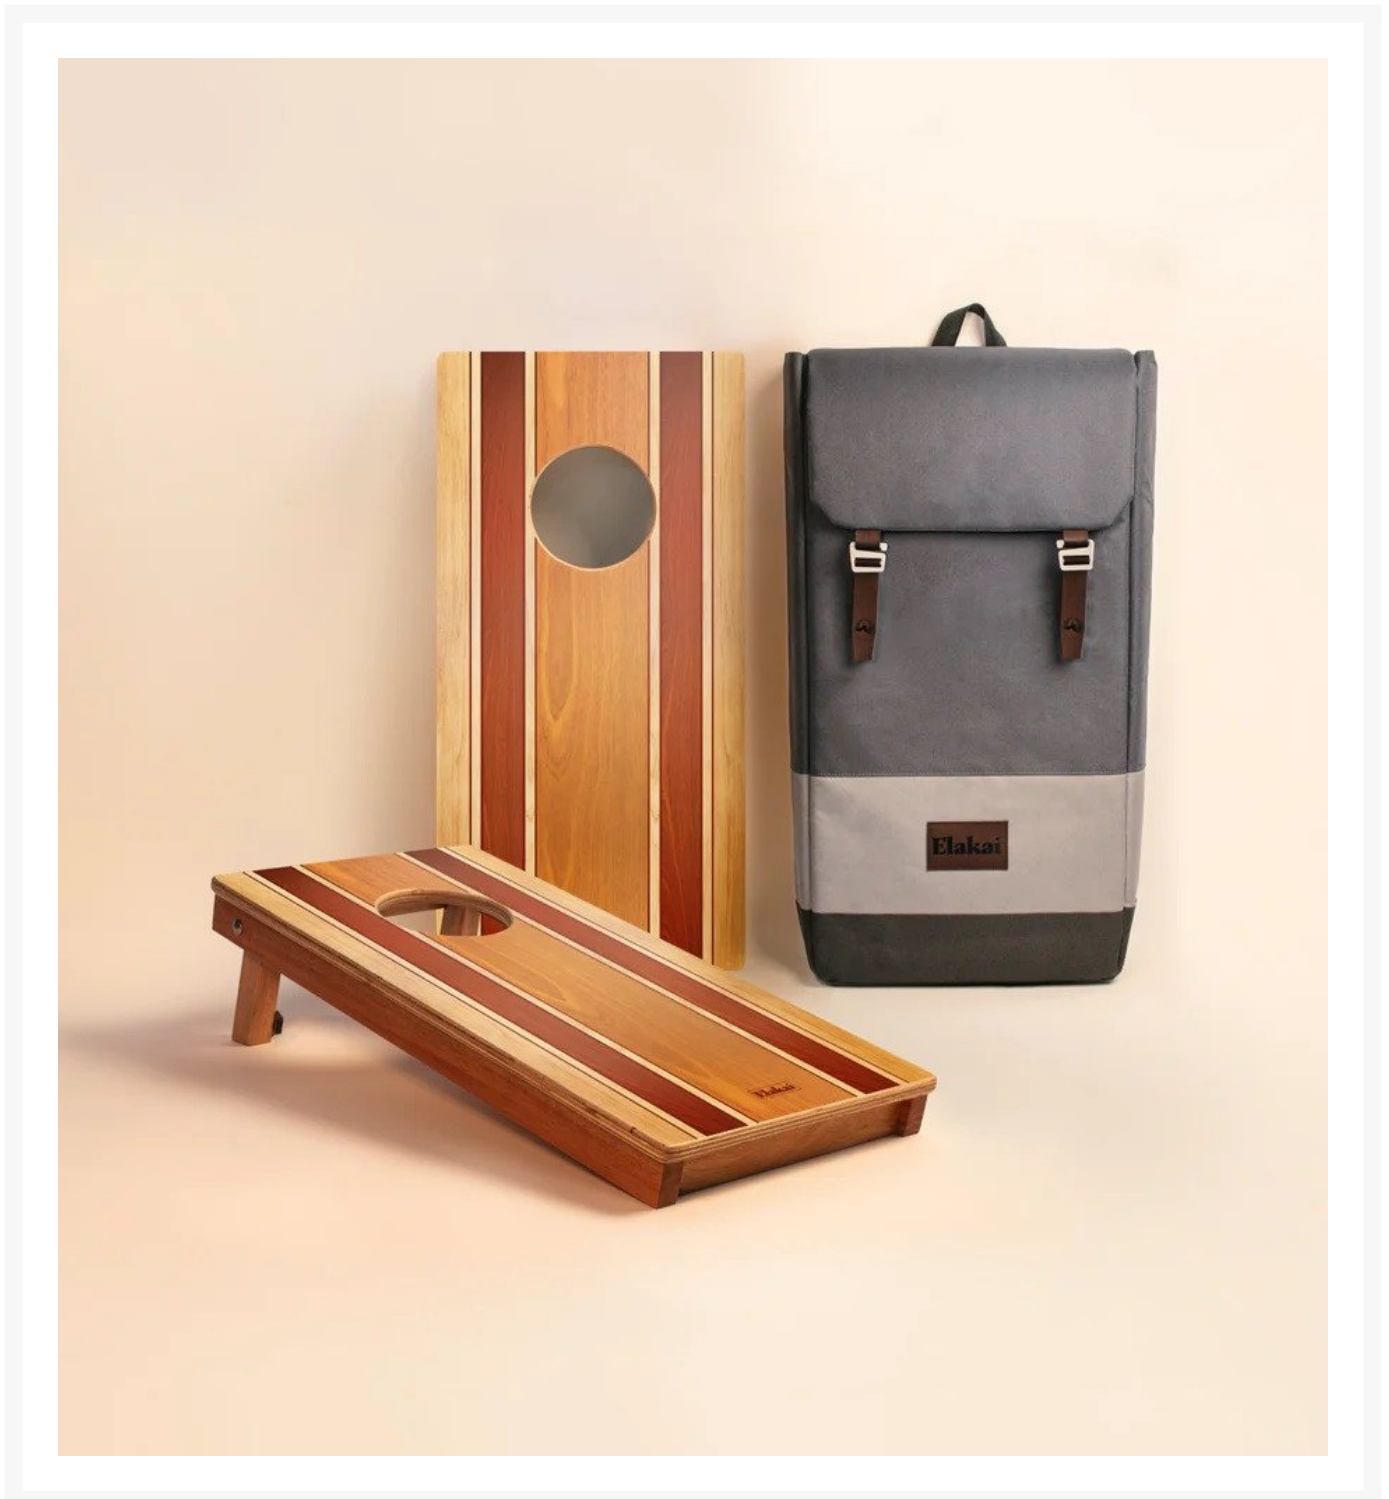

# Elakai Classic Woody 1'x2' Compact Travel Cornhole Boards - Set of 2

ELK-EGCH12P-21

Carefully crafted from the finest materials, this one-by-two-foot regulation cornhole board set features a premium grade plywood deck with a beautiful mahogany frame. Outdoor-inspired graphics are printed directly to the wood surface.

Note: When not in use, this product needs to be stored indoors.

- Includes: 2 Cornhole boards; padded outdoor backpack
- Materials: Solid mahogany frames and premium grade plywood playing surface
- Lightweight, compact, and sturdy design for fun on the go
- Sturdy mahogany legs level out the target on uneven ground
- Frame assembled with stainless steel hardware for corrosion resistance
- Dimensions: 24"(2ft) L x 12"(1ft)W x 4.5"H; 6.87 lbs