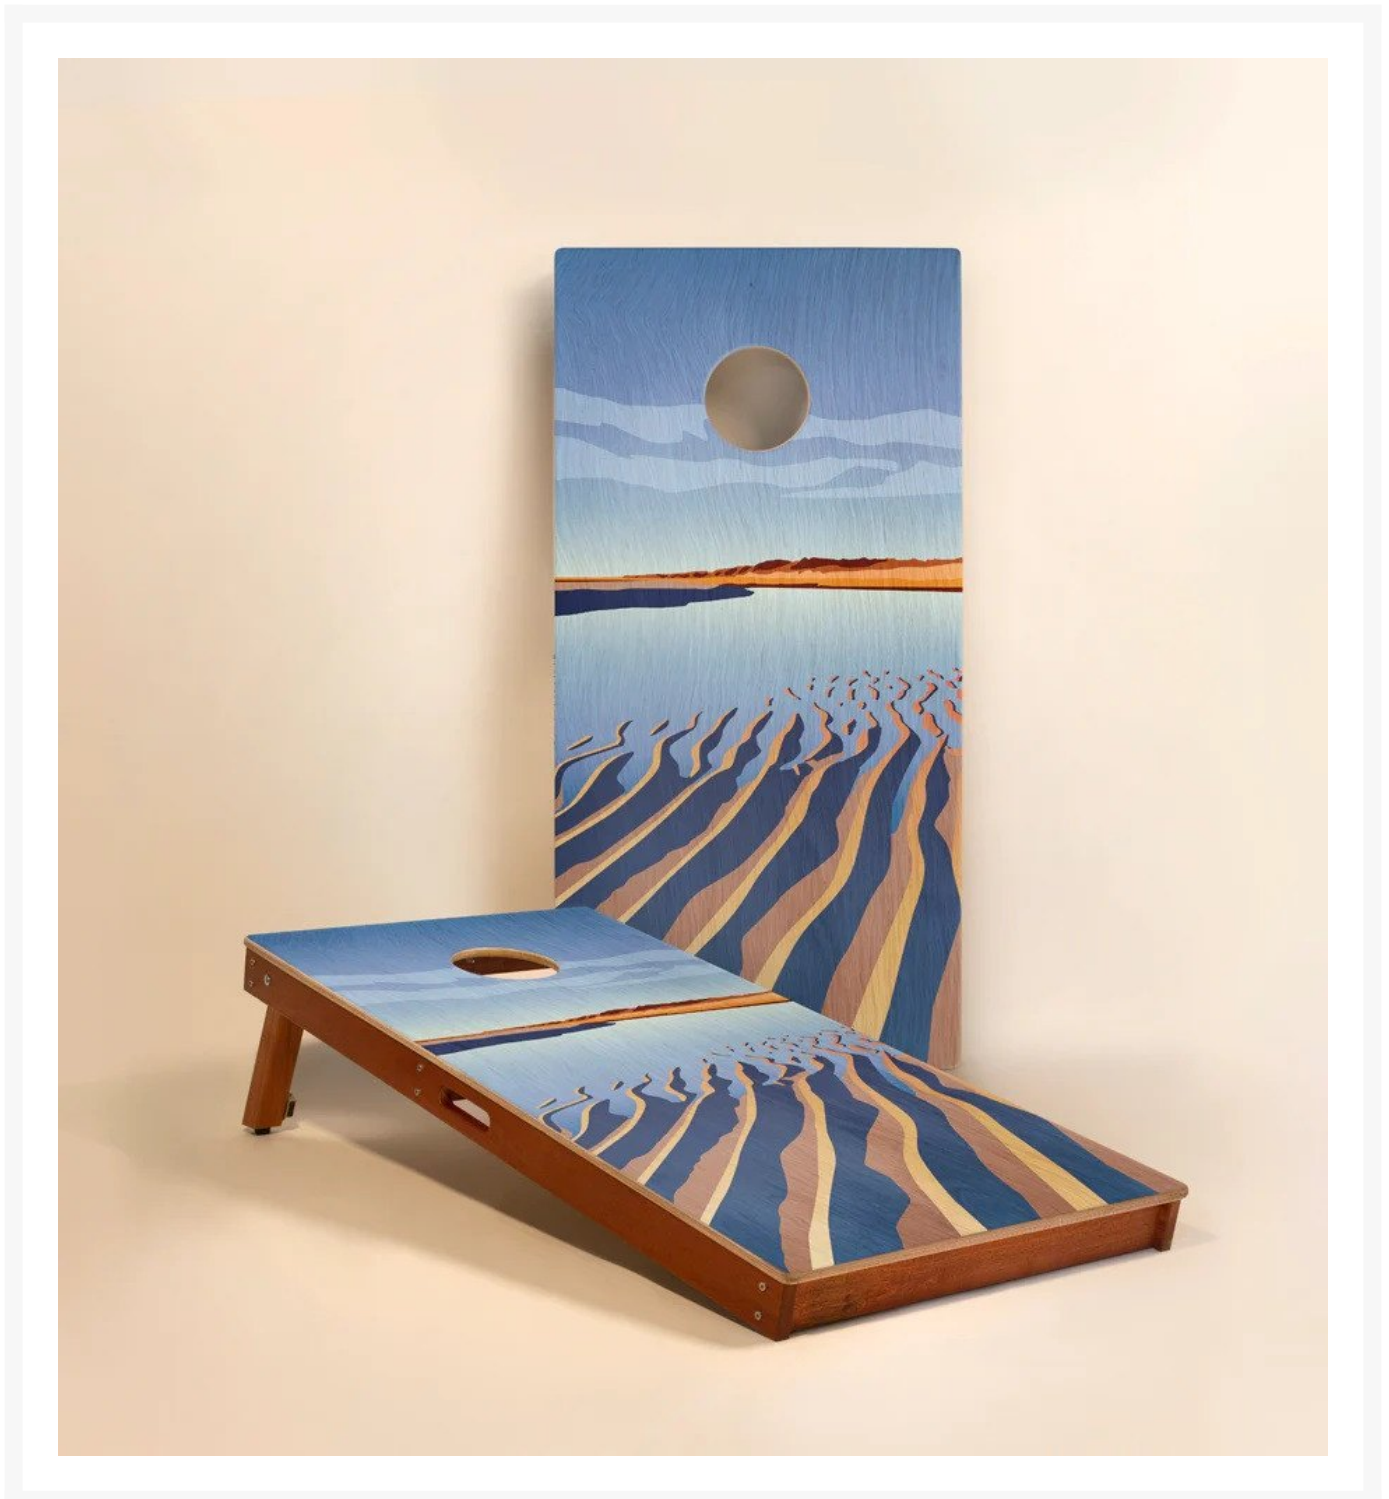

Elakai Cape Cod 2'x4' Cornhole Boards - Set of 2

ELK-EGCH24P-23

Carefully crafted from the finest materials, this two-by-four-foot regulation cornhole board set features a premium grade plywood deck with a beautiful mahogany frame. Outdoor-inspired graphics are printed directly to the wood surface.

Note: When not in use, this product needs to be stored indoors.

- Includes: 2 Cornhole boards; cornhole bags sold separately
- Materials: Solid mahogany frame and premium grade plywood playing surface
- Lightweight and portable with built-in carry handles
- Withstands 500+ pounds of load-bearing weight
- Sturdy mahogany legs level out the target on uneven ground
- Frame assembled with stainless steel hardware for corrosion resistance
- Magnetic fasteners hold legs when stored
- Dimensions: 48"(4ft) L x 24"(2ft)W x 4.5"H; 30 lbs