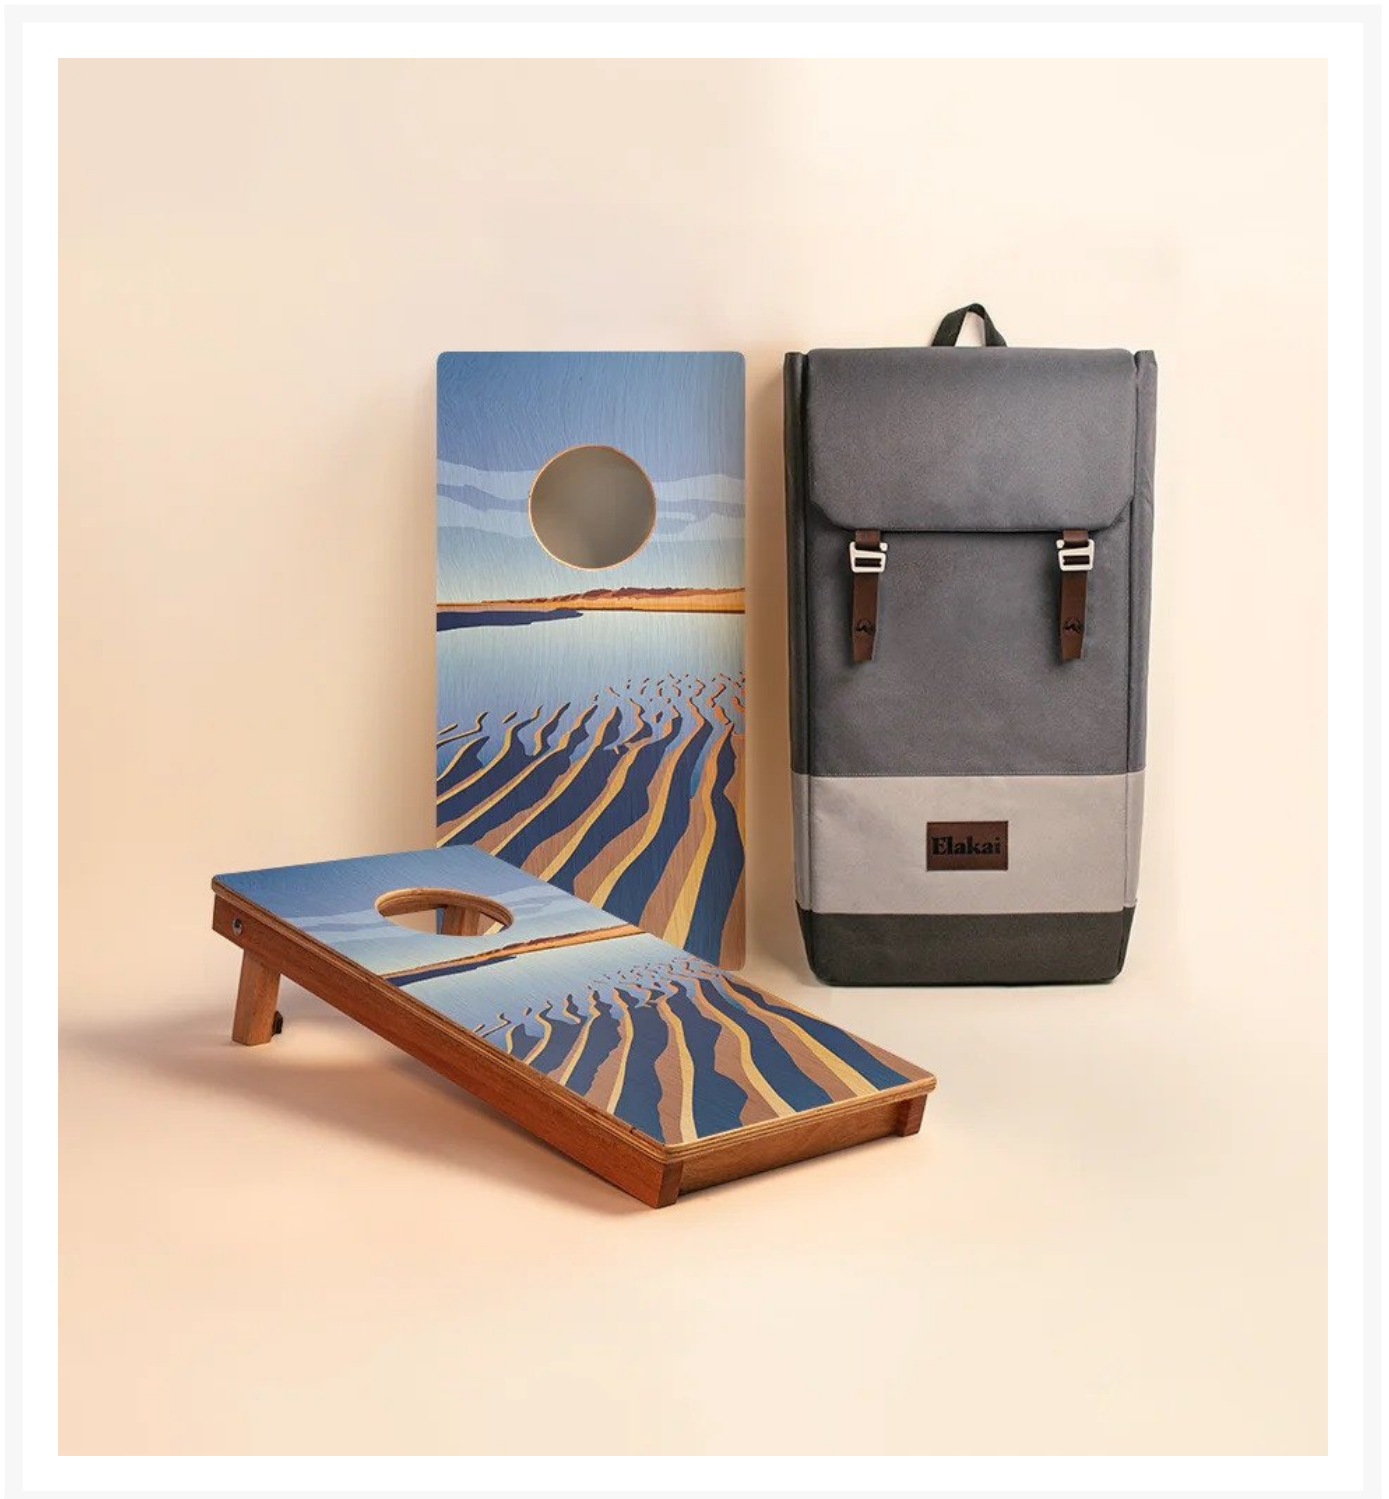

# Elakai Cape Cod 1'x2' Compact Travel Cornhole Boards - Set of 2

ELK-EGCH12P-23

Carefully crafted from the finest materials, this one-by-two-foot regulation cornhole board set features a premium grade plywood deck with a beautiful mahogany frame. Outdoor-inspired graphics are printed directly to the wood surface.

Note: When not in use, this product needs to be stored indoors.

- Includes: 2 Cornhole boards; padded outdoor backpack
- Materials: Solid mahogany frames and premium grade plywood playing surface
- Lightweight, compact, and sturdy design for fun on the go
- Sturdy mahogany legs level out the target on uneven ground
- Frame assembled with stainless steel hardware for corrosion resistance
- Dimensions: 24"(2ft) L x 12"(1ft)W x 4.5"H; 6.87 lbs