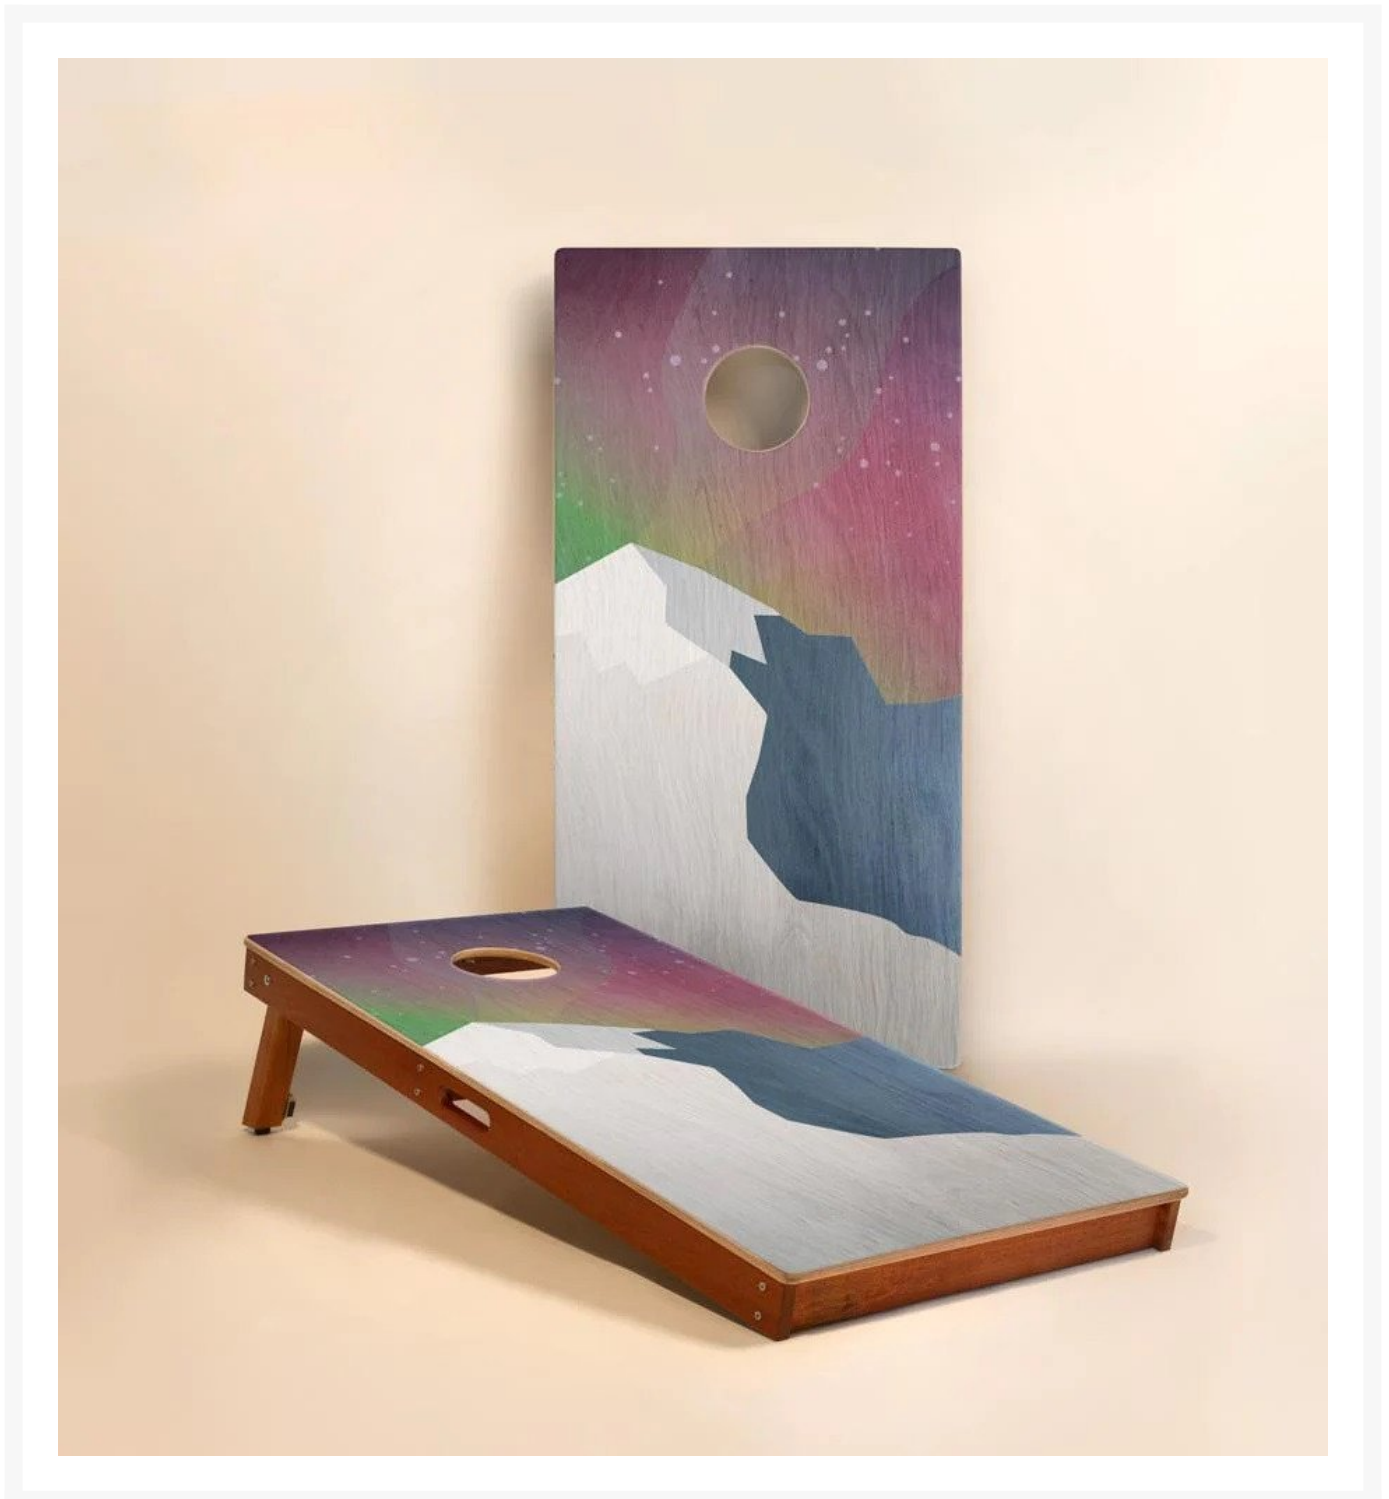

Elakai Aurora 2'x4' Cornhole Boards - Set of 2

ELK- EGCH24P-11

Carefully crafted from the finest materials, this two-by-four-foot regulation cornhole board set features a premium grade plywood deck with a beautiful mahogany frame. Outdoor-inspired graphics are printed directly to the wood surface.

Note: When not in use, this product needs to be stored indoors.

- Includes: 2 Cornhole boards; cornhole bags sold separately
- Materials: Solid mahogany frame and premium grade plywood playing surface
- Lightweight and portable with built-in carry handles
- Withstands 500+ pounds of load-bearing weight
- Sturdy mahogany legs level out the target on uneven ground
- Frame assembled with stainless steel hardware for corrosion resistance
- Magnetic fasteners hold legs when stored
- Dimensions: 48"(4ft) L x 24"(2ft)W x 4.5"H; 30 lbs