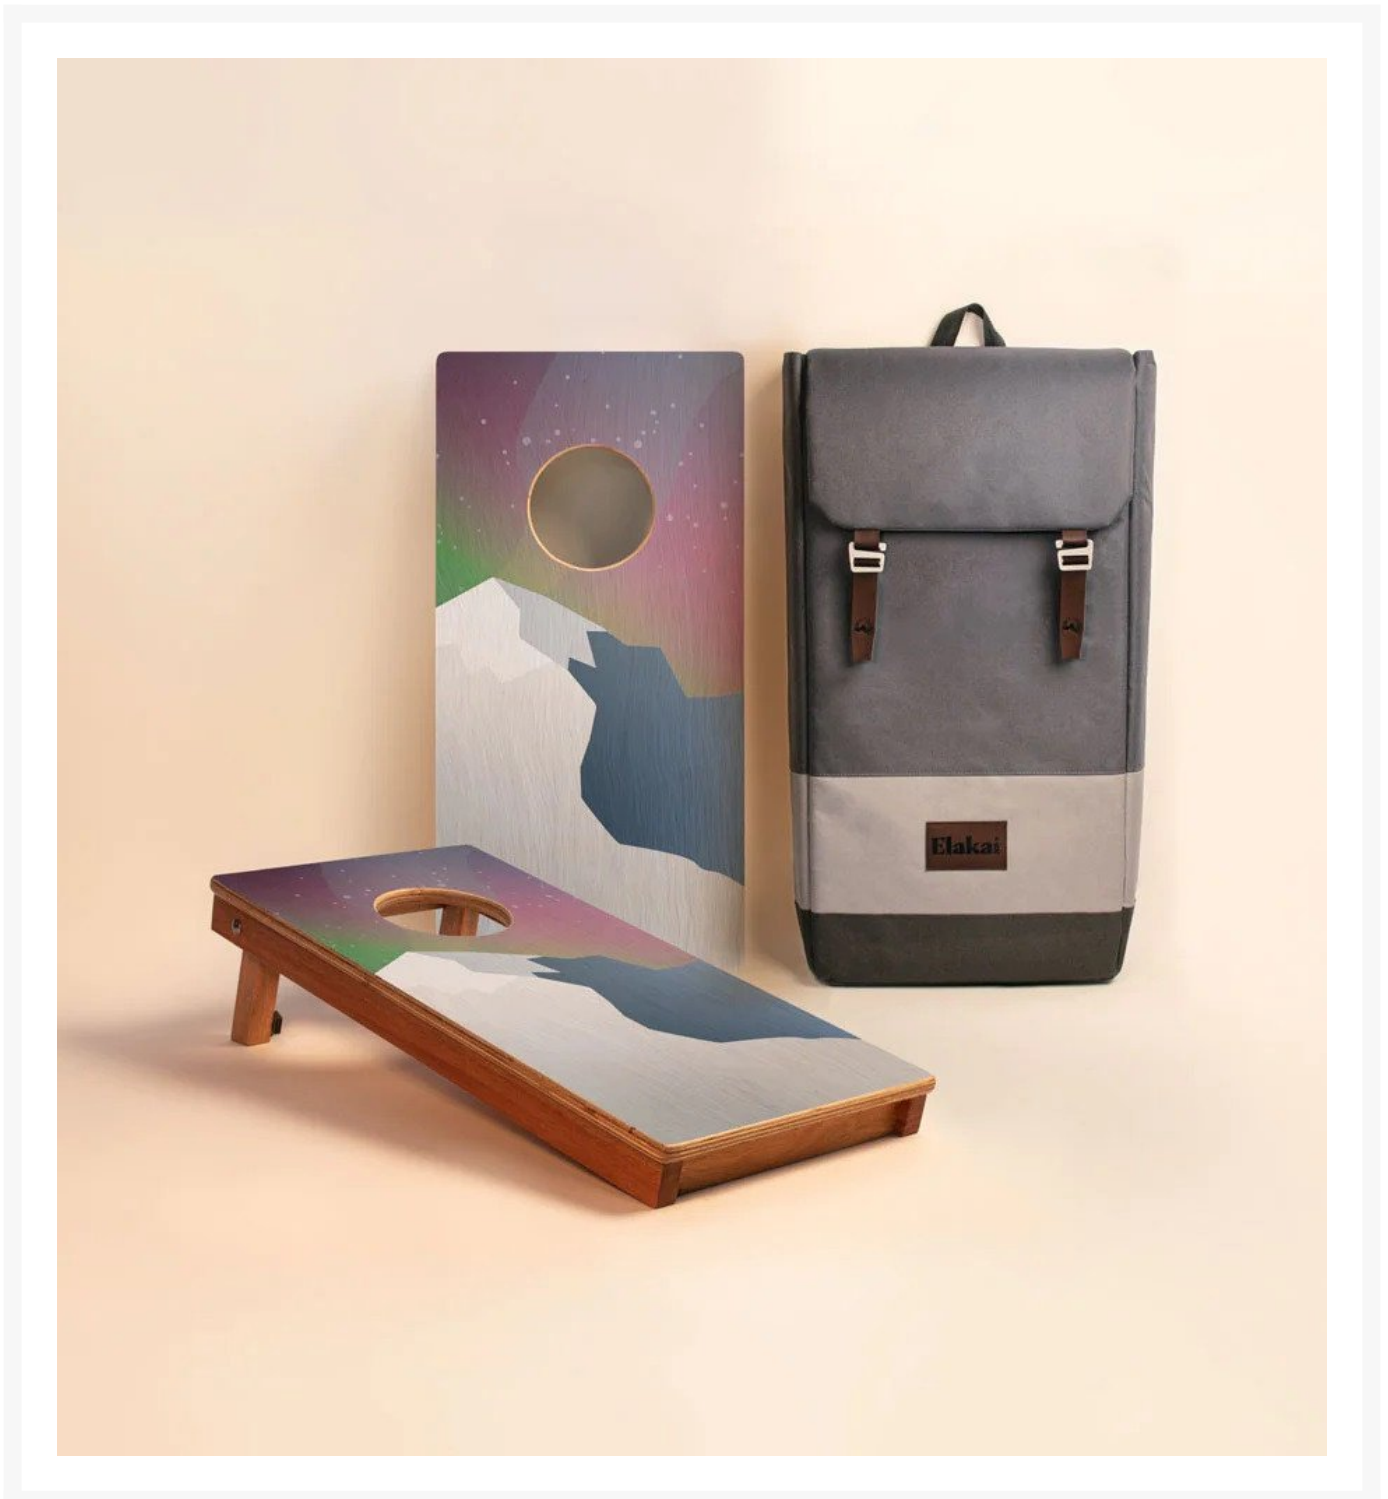

Elakai Aurora 1'x2' Compact Travel Cornhole Boards - Set of 2

ELK- EGCH12P-11

Carefully crafted from the finest materials, this one-by-two-foot regulation cornhole board set features a premium grade plywood deck with a beautiful mahogany frame. Outdoor-inspired graphics are printed directly to the wood surface.

Note: When not in use, this product needs to be stored indoors.

- Includes: 2 Cornhole boards; padded outdoor backpack
- Materials: Solid mahogany frames and premium grade plywood playing surface
- Lightweight, compact, and sturdy design for fun on the go
- Sturdy mahogany legs level out the target on uneven ground
- Frame assembled with stainless steel hardware for corrosion resistance
- Dimensions: 24"(2ft) L x 12"(1ft)W x 4.5"H; 6.87 lbs