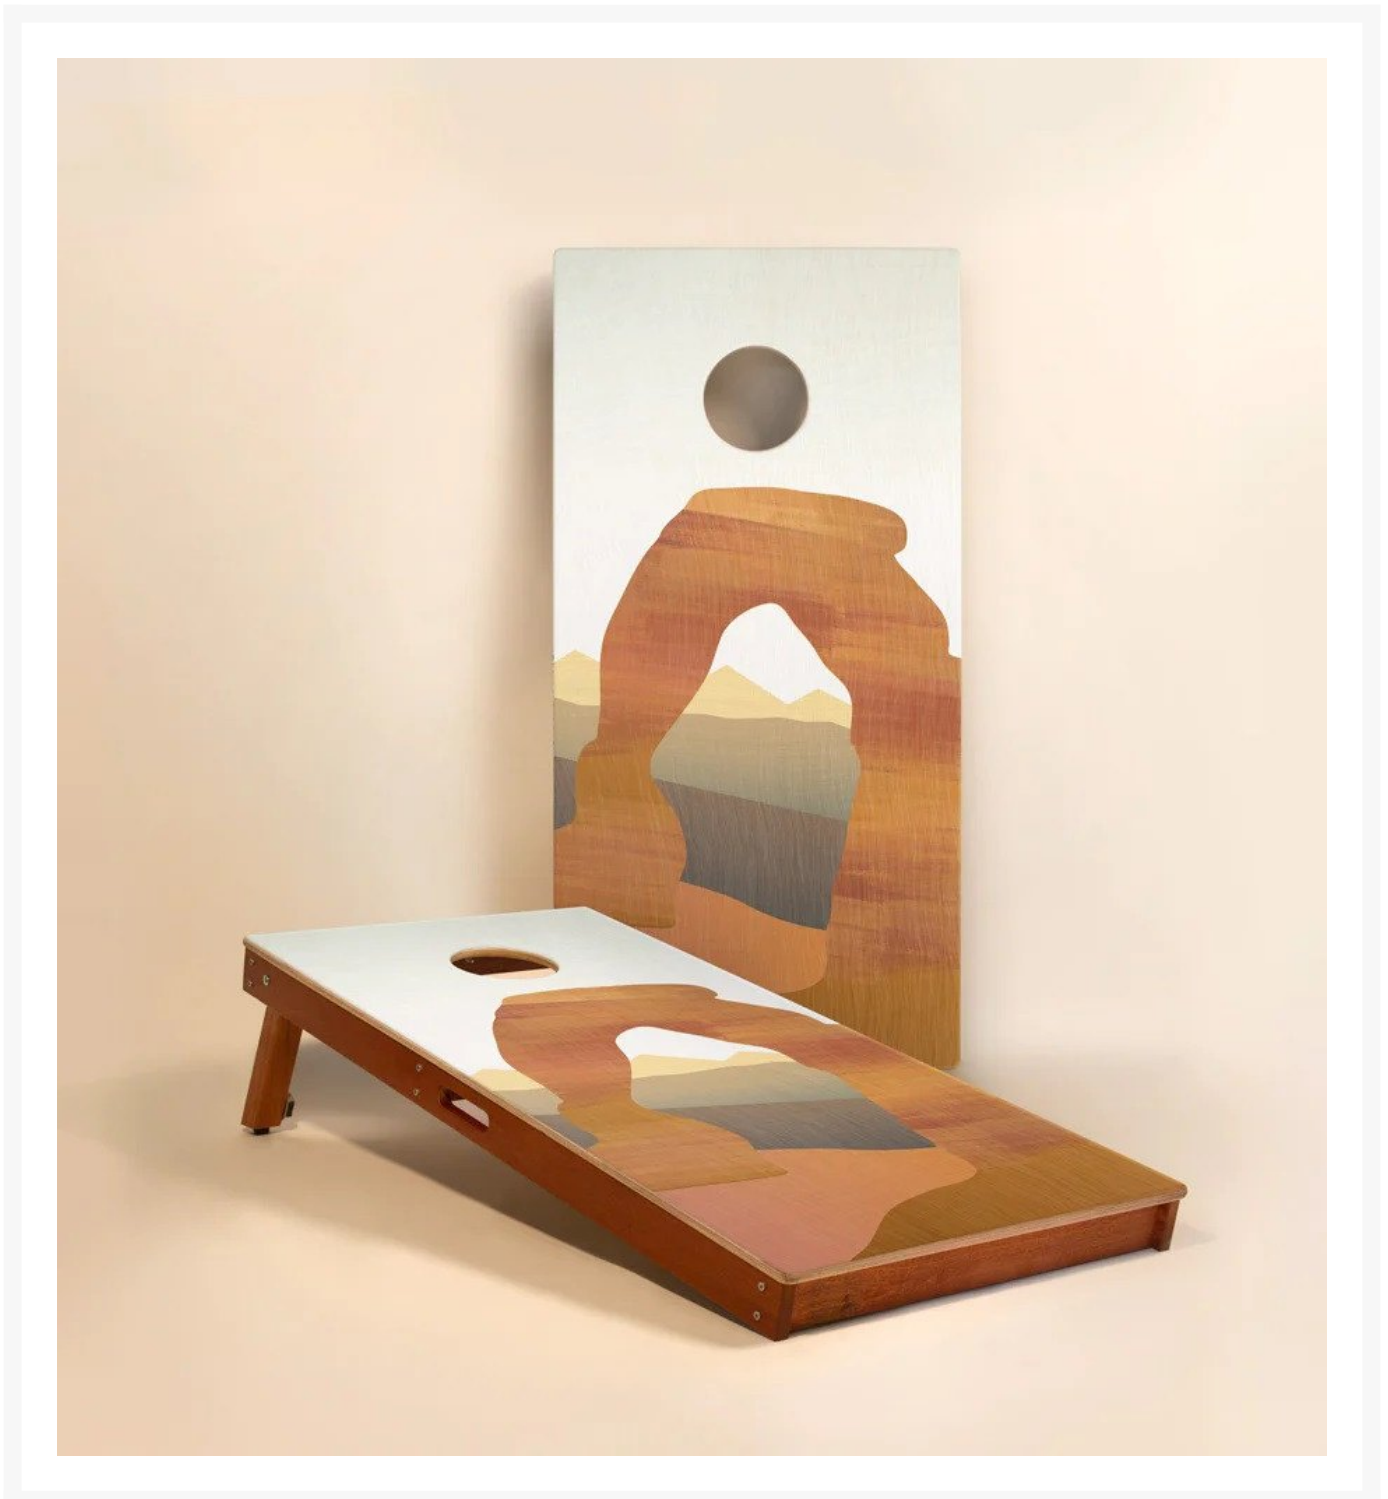

Elakai Arches 2'x4' Cornhole Boards - Set of 2

ELK-EGCH24P-07

Carefully crafted from the finest materials, this two-by-four-foot regulation cornhole board set features a premium grade plywood deck with a beautiful mahogany frame. Outdoor-inspired graphics are printed directly to the wood surface.

Note: When not in use, this product needs to be stored indoors.

- Includes: 2 Cornhole boards; cornhole bags sold separately
- Materials: Solid mahogany frame and premium grade plywood playing surface
- Lightweight and portable with built-in carry handles
- Withstands 500+ pounds of load-bearing weight
- Sturdy mahogany legs level out the target on uneven ground
- Frame assembled with stainless steel hardware for corrosion resistance
- Magnetic fasteners hold legs when stored
- Dimensions: 48"(4ft) L x 24"(2ft)W x 4.5"H; 30 lbs