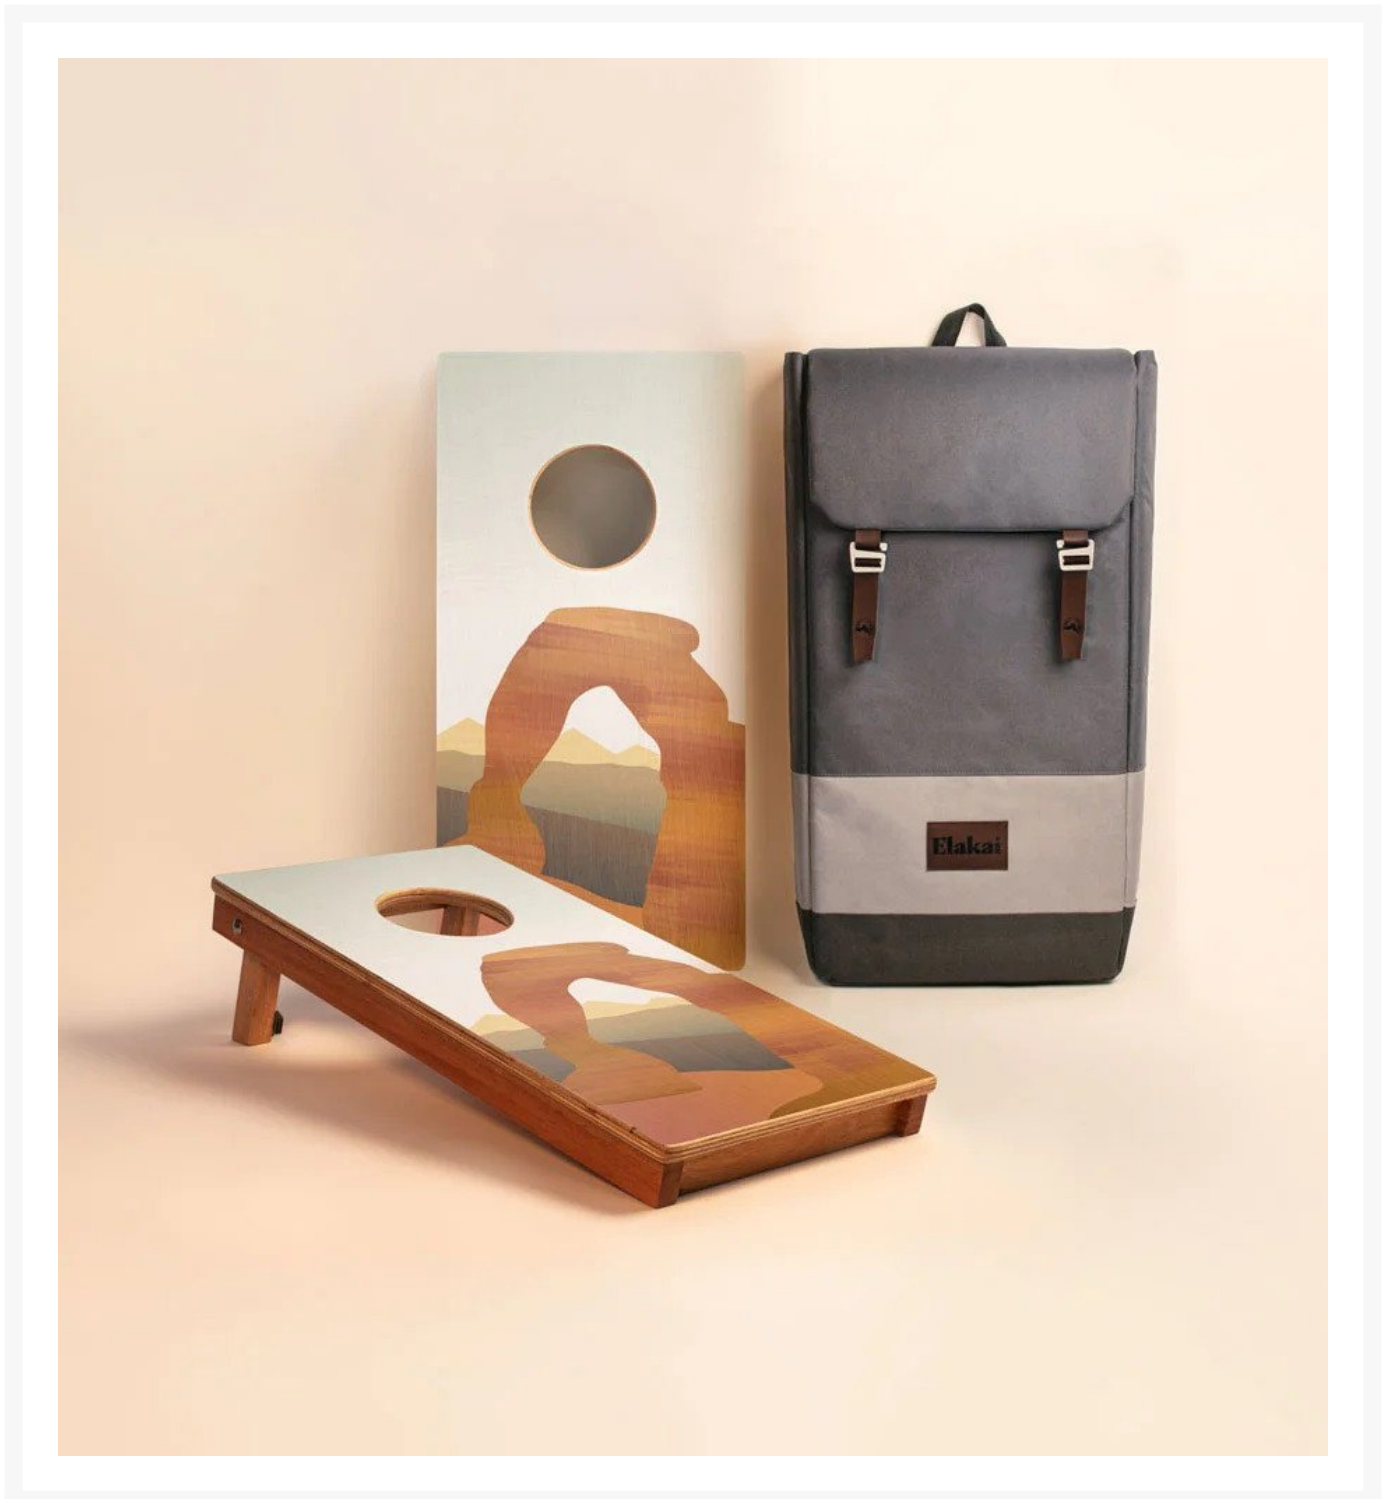

Elakai Arches 1'x2' Compact Travel Cornhole Boards - Set of 2

ELK-EGCH12P-07

Carefully crafted from the finest materials, this one-by-two-foot regulation cornhole board set features a premium grade plywood deck with a beautiful mahogany frame. Outdoor-inspired graphics are printed directly to the wood surface.

Note: When not in use, this product needs to be stored indoors.

- Includes: 2 Cornhole boards; padded outdoor backpack
- Materials: Solid mahogany frames and premium grade plywood playing surface
- Lightweight, compact, and sturdy design for fun on the go
- Sturdy mahogany legs level out the target on uneven ground
- Frame assembled with stainless steel hardware for corrosion resistance
- Dimensions: 24"(2ft) L x 12"(1ft)W x 4.5"H; 6.87 lbs