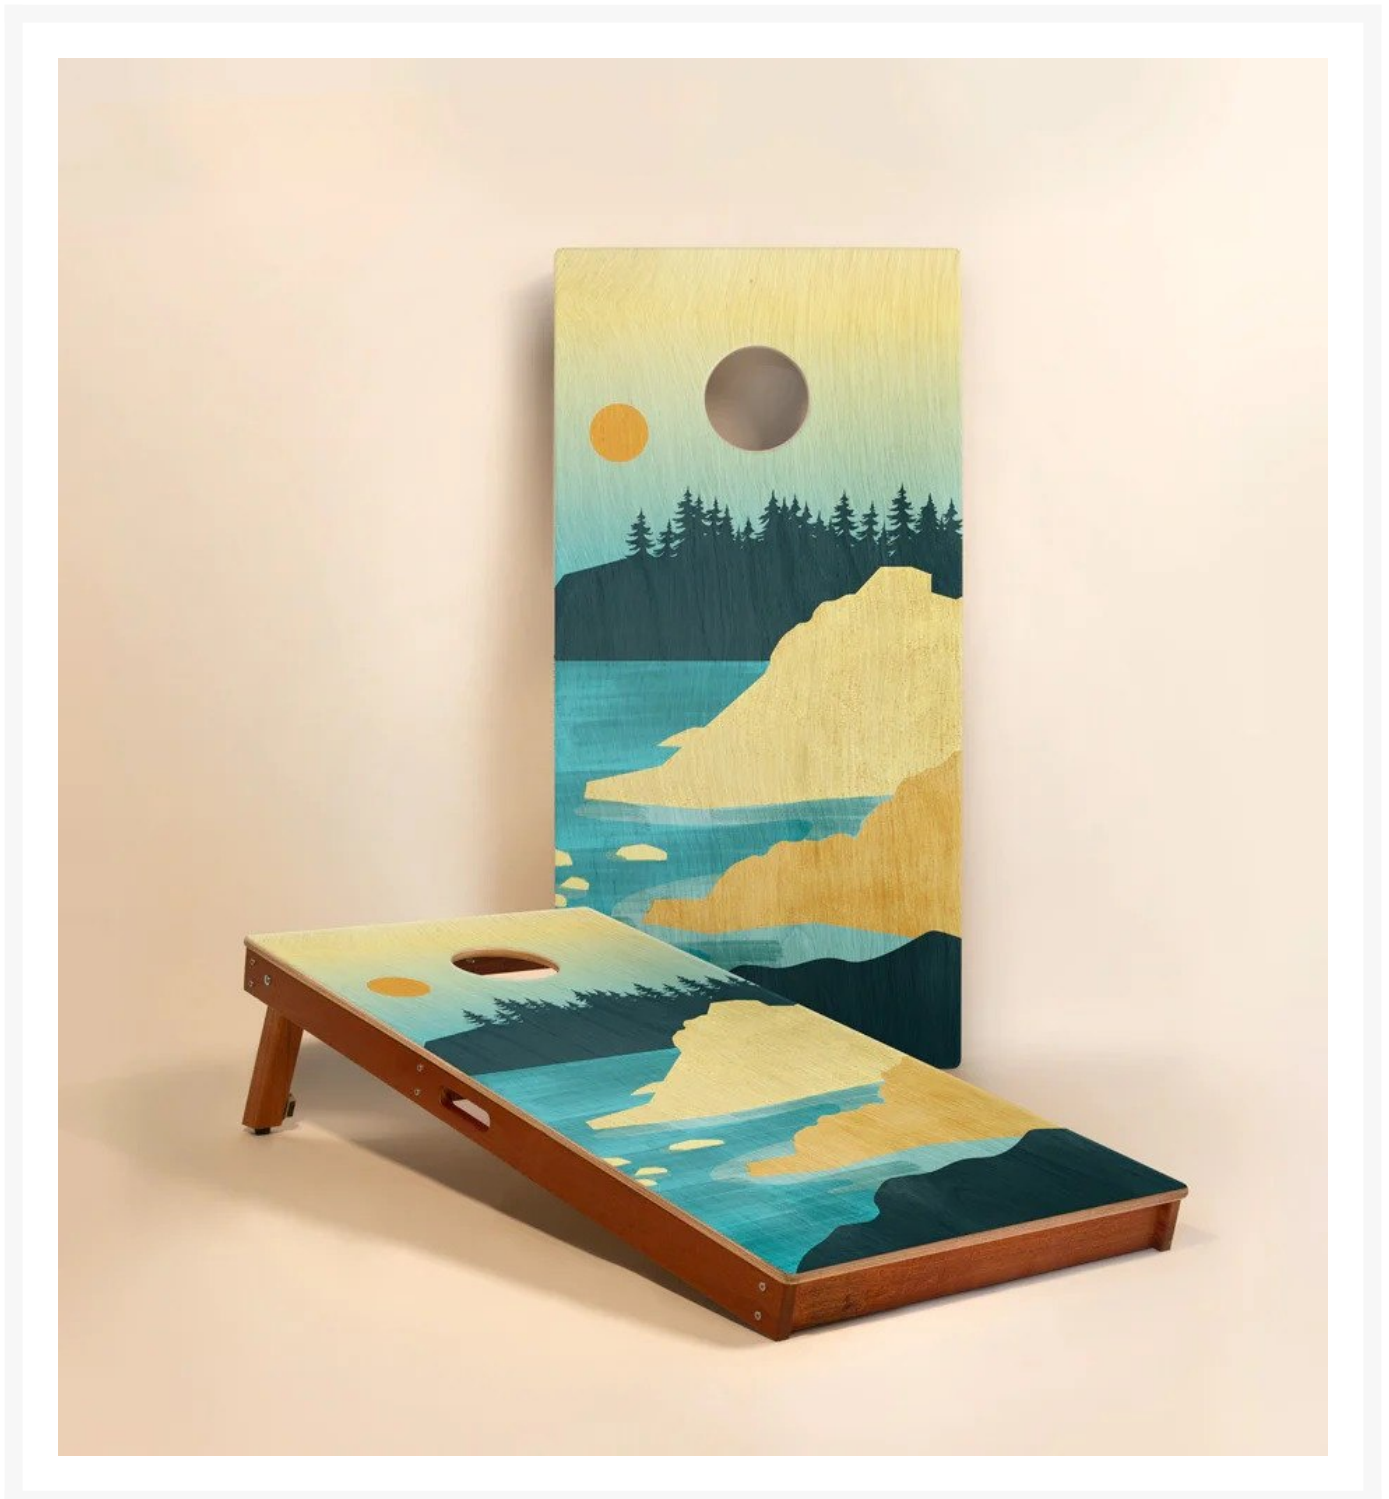

# Elakai Acadia 2'x4' Cornhole Boards - Set of 2

ELK-EGCH24P-10

Carefully crafted from the finest materials, this two-by-four-foot regulation cornhole board set features a premium grade plywood deck with a beautiful mahogany frame. Outdoor-inspired graphics are printed directly to the wood surface.

Note: When not in use, this product needs to be stored indoors.

- Includes: 2 Cornhole boards; cornhole bags sold separately
- Materials: Solid mahogany frame and premium grade plywood playing surface
- Lightweight and portable with built-in carry handles
- Withstands 500+ pounds of load-bearing weight
- Sturdy mahogany legs level out the target on uneven ground
- Frame assembled with stainless steel hardware for corrosion resistance
- Magnetic fasteners hold legs when stored
- Dimensions: 48"(4ft) L x 24"(2ft)W x 4.5"H; 30 lbs