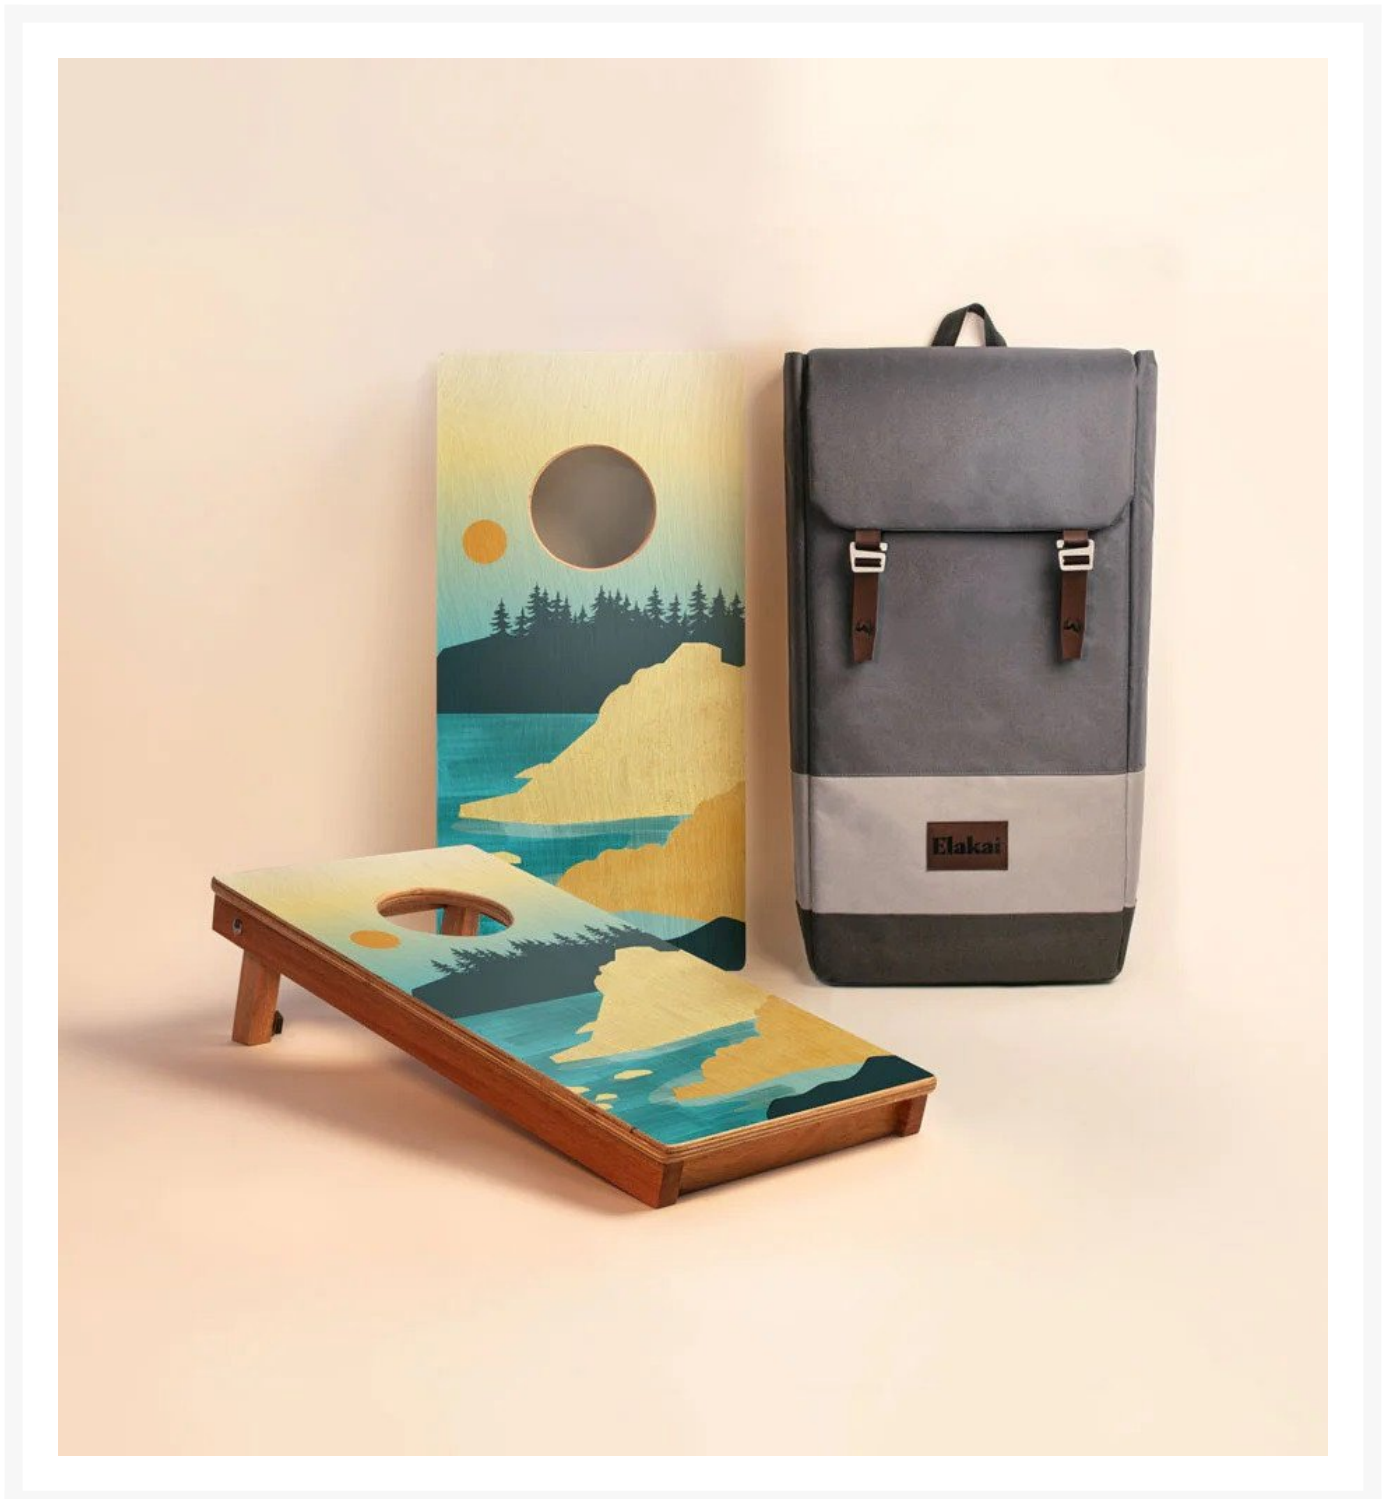

# Elakai Acadia 1'x2' Compact Travel Cornhole Boards - Set of 2

ELK- EGCH12P-10

Carefully crafted from the finest materials, this one-by-two-foot regulation cornhole board set features a premium grade plywood deck with a beautiful mahogany frame. Outdoor-inspired graphics are printed directly to the wood surface.

Note: When not in use, this product needs to be stored indoors.

- Includes: 2 Cornhole boards; padded outdoor backpack
- Materials: Solid mahogany frames and premium grade plywood playing surface
- Lightweight, compact, and sturdy design for fun on the go
- Sturdy mahogany legs level out the target on uneven ground
- Frame assembled with stainless steel hardware for corrosion resistance
- Dimensions: 24"(2ft) L x 12"(1ft)W x 4.5"H; 6.87 lbs