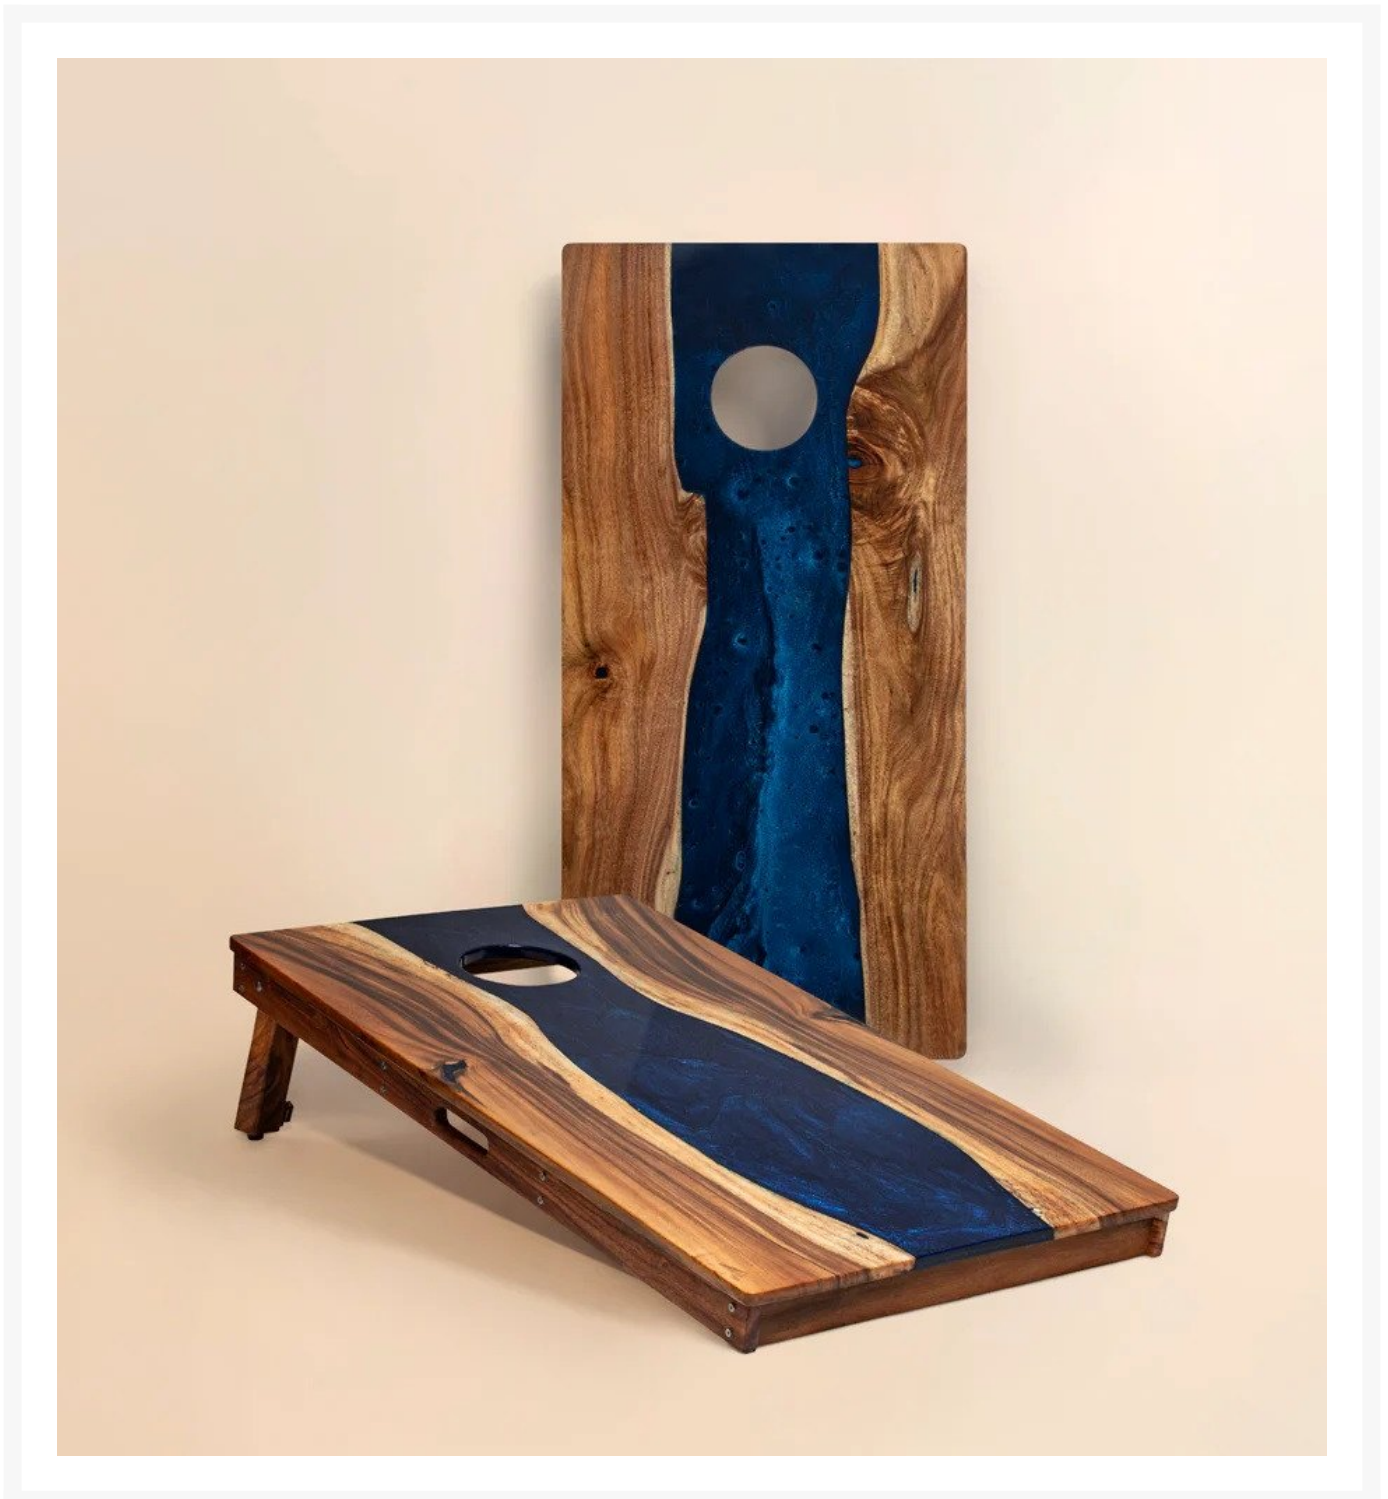

Elakai 2'x4' Pathfinder ART Cornhole Boards – Set of 2

ELK-EGCH24RLE

Handmade from live-edge solid wood and epoxy resin, this heirloom-quality, two-by-four-foot regulation cornhole board set serves as a centerpiece of fun and unforgettable artistry for your home. Each board is intrinsically one of a kind with its own distinctive wood grains and a uniquely-shaped epoxy resin river down the center.

Note: When not in use, this product needs to be stored indoors.

- Includes: 2 Cornhole boards; cornhole bags sold separately
- Materials: Solid Acacia raw-edge wood and epoxy resin design
- A robust board with a 1-in thick top and 2.5-in frame
- Exterior grade resin to provide a consistent playing surface
- Sturdy legs level out the target on uneven ground
- Frame assembled with stainless steel hardware for corrosion resistance
- Water-based polyurethane clear coat protects the top of the board from UV damage
- Magnetic fasteners hold legs when stored
- Dimensions: 48"(4ft) L x 24"(2ft)W x 4.5"H; 30 lbs