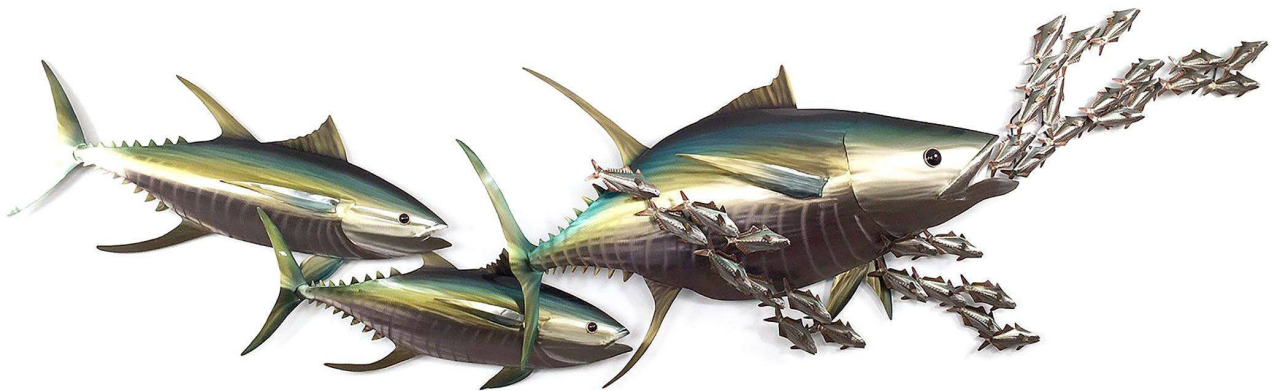

# Copper Art Tuna Attack Metal Wall Sculpture - 3 Piece Set

COA-MM205

Copper Art is a collection of handmade wall art inspired by nature. With realistic depth and striking finishes, these sculptures will bring your walls to life.

- Includes: 3 piece wall sculpture set
- Material: Stainless steel
- Hangers on the back for easy display
- Limited use outdoors
- Best kept in a covered space
- Handcrafted in the USA
- Dimensions: 103"W x 30"H; 10"D; 30 lbs