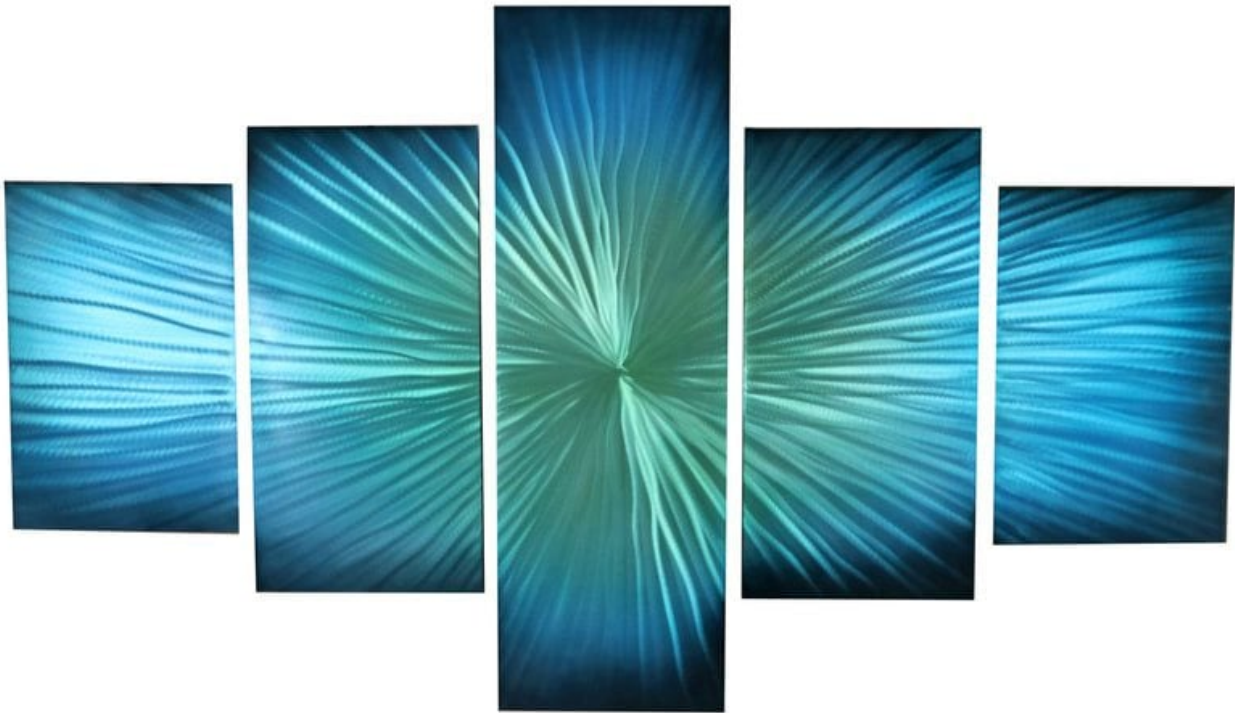

# Copper Art Sun Burst Extreme Metal Wall Sculpture - 5 Piece Set

COA-MM800

Copper Art is a collection of handmade wall art inspired by nature. With realistic depth and striking finishes, these sculptures will bring your walls to life.

- Includes: 5 piece wall sculpture set
- Material: Stainless steel
- Hangers on the back for easy display
- Limited use outdoors
- Best kept in a covered space
- Handcrafted in the USA
- Dimensions: 60"W x 35.5"H; 1"D; 11 lbs