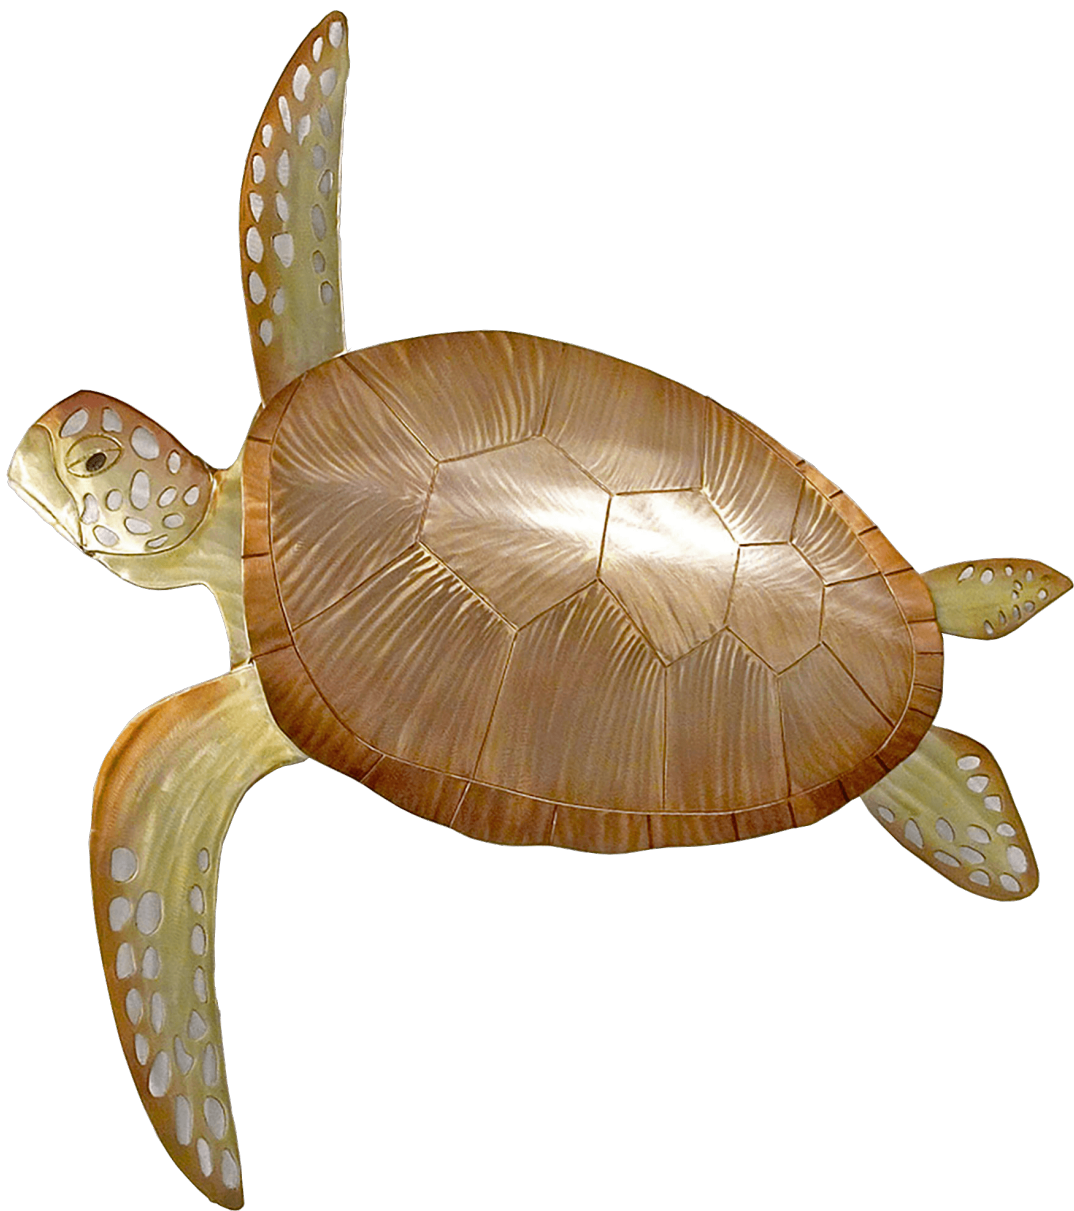

Copper Art Single Sea Turtle Metal Wall Sculpture

COA-MM131

Copper Art is a collection of handmade wall art inspired by nature. With realistic depth and striking finishes, these sculptures will bring your walls to life.

- Includes: 1 wall sculpture
- Material: Stainless steel
- Left facing
- Hangers on the back for easy display
- Limited use outdoors
- Best kept in a covered space
- Handcrafted in the USA
- Dimensions: 27"W x 28"H; 2.5"D; 4 lbs