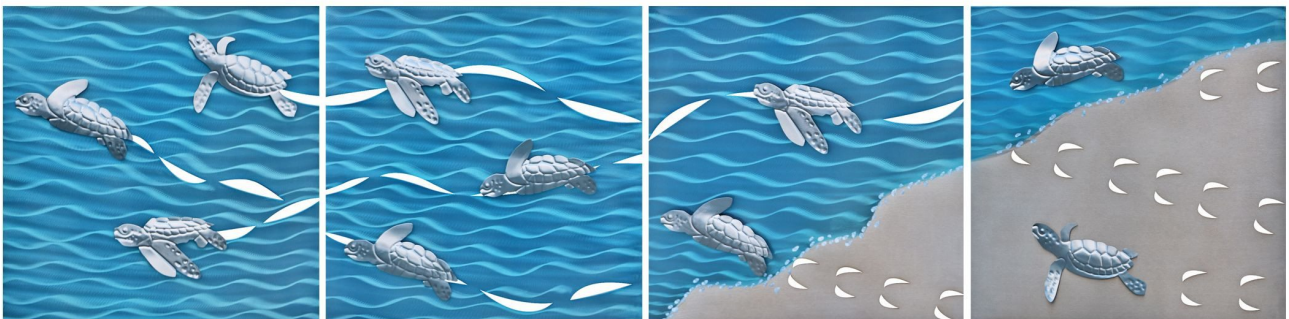

Copper Art Safe in Sound Metal Wall Sculpture - 4 Panel Set

COA-MM323

Copper Art is a collection of handmade wall art inspired by nature. With realistic depth and striking finishes, these sculptures will bring your walls to life.

- Includes: 4 panel wall sculpture set
- Material: Stainless steel
- Hangers on the back for easy display
- Limited use outdoors
- Best kept in a covered space
- Handcrafted in the USA
- Dimensions: 76"W x 18.5"H; 2"D; 14 lbs