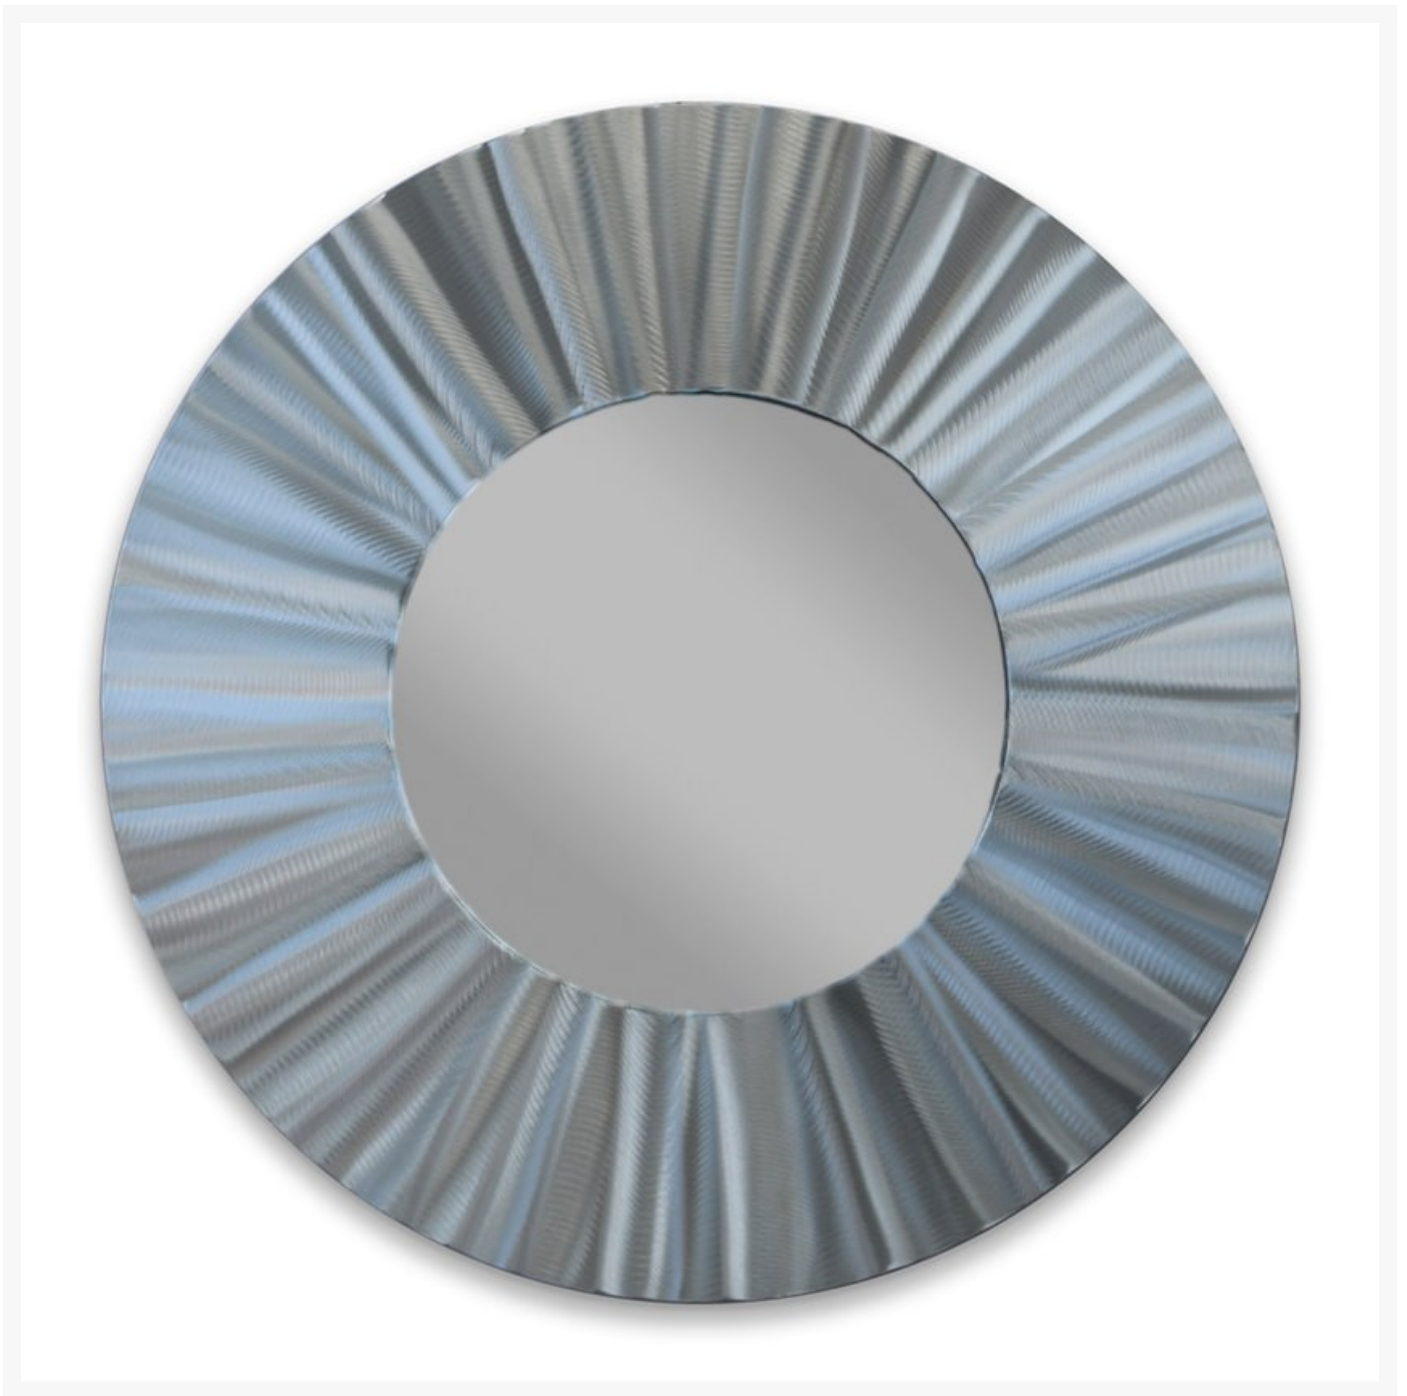

Copper Art Radiant Circle Mirror 28" Metal Wall Sculpture

COA-MM805

Copper Art is a collection of handmade wall art inspired by nature. With realistic depth and striking finishes, these sculptures will bring your walls to life.

- Includes: 1 mirror wall sculpture
- Material: Aluminum
- Hangers on the back for easy display
- Limited use outdoors
- Best kept in a covered space
- Handcrafted in the USA
- Dimensions: 28"W x 28"H; 2.5"D; 8 lbs