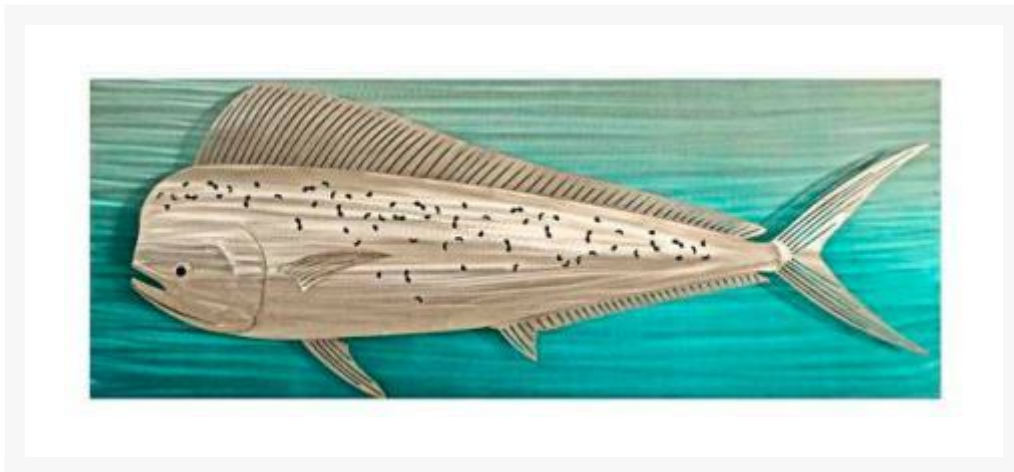

Copper Art Mahi-Mahi Fish Lit Metal Wall Sculpture

COA-MM334

Copper Art is a collection of handmade wall art inspired by nature. With realistic depth and striking finishes, these sculptures will bring your walls to life.

- Includes: 1 lit wall sculpture
- Material: Stainless steel
- Left facing
- Hangers on the back for easy display
- Adjustable brightness LED backlight
- Limited use outdoors
- Best kept in a covered space
- Handcrafted in the USA
- Dimensions: 53"W x 20"H; 4"D