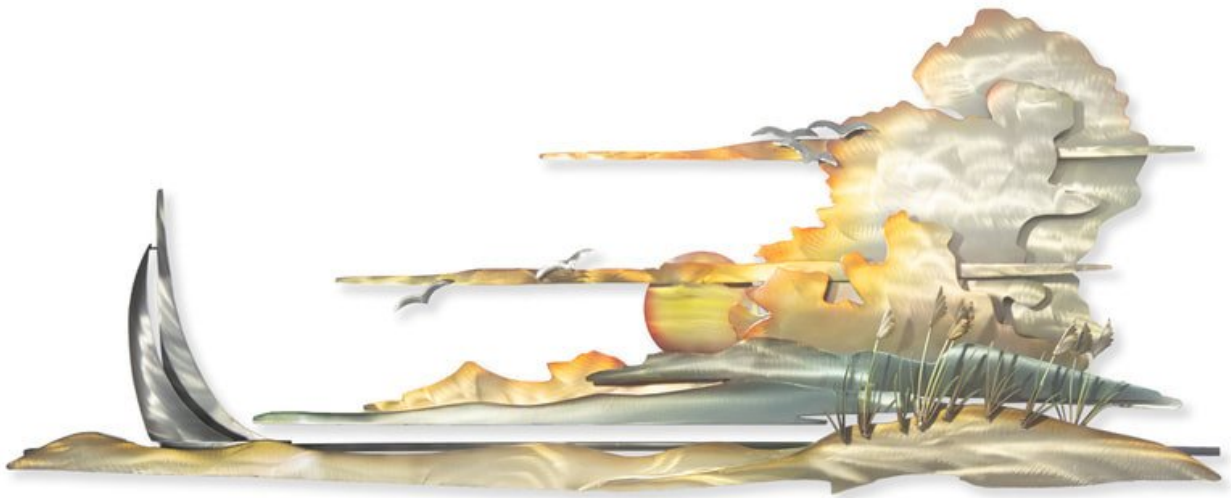

Copper Art Dunes Metal Wall Sculpture

COA-MM193

Copper Art is a collection of handmade wall art inspired by nature. With realistic depth and striking finishes, these sculptures will bring your walls to life.

- Includes: 1 wall sculpture
- Material: Stainless steel
- Hangers on the back for easy display
- Limited use outdoors
- Best kept in a covered space
- Handcrafted in the USA
- Dimensions: 50"W x 20"H; 5"D; 7 lbs