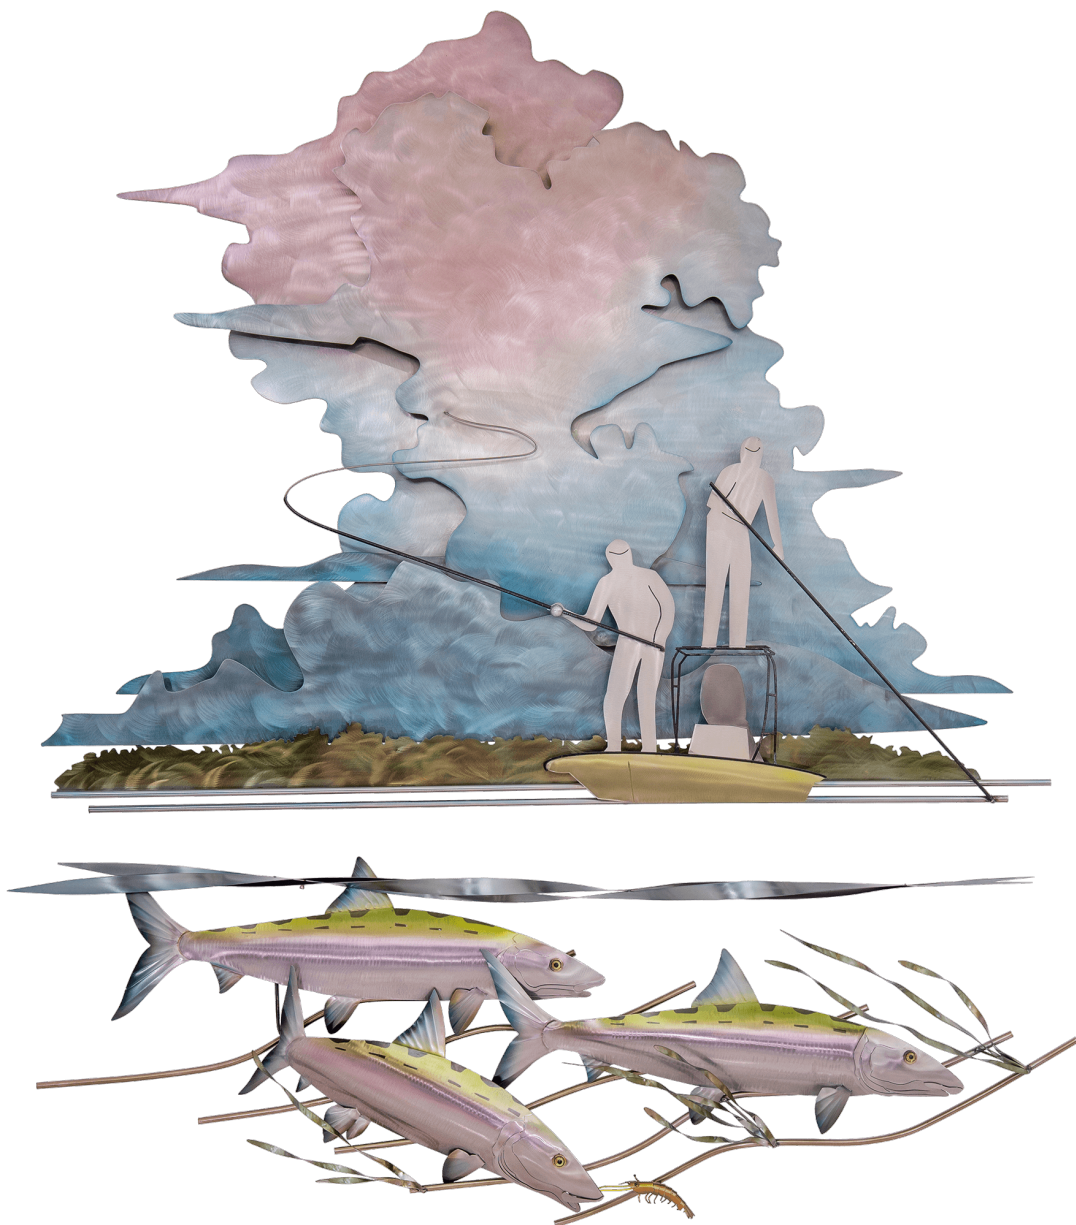

Copper Art Double Haul Metal Wall Sculpture

COA-MM217

Copper Art is a collection of handmade wall art inspired by nature. With realistic depth and striking finishes, these sculptures will bring your walls to life.

- Includes: 1 wall sculpture
- Material: Stainless steel
- Hangers on the back for easy display
- Limited use outdoors
- Best kept in a covered space
- Handcrafted in the USA
- Dimensions: 47"W x 54"H; 6"D