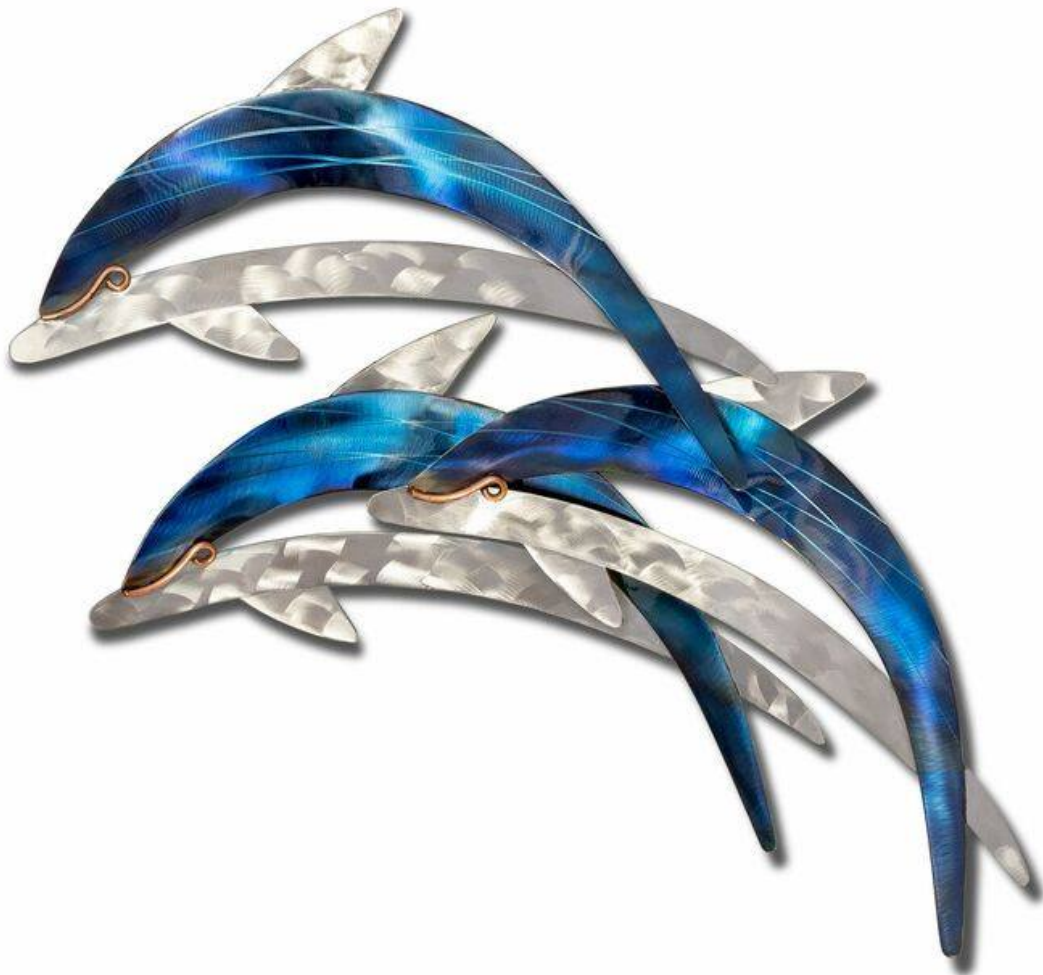

Copper Art Dolphins School Metal Wall Sculpture

COA-MM404

Copper Art is a collection of handmade wall art inspired by nature. With realistic depth and striking finishes, these sculptures will bring your walls to life.

- Includes: 1 wall sculpture
- Material: Stainless steel
- Left facing
- Hangers on the back for easy display
- Limited use outdoors
- Best kept in a covered space
- Handcrafted in the USA
- Dimensions: 20.5"W x 17"H; 3"D; 2 lbs