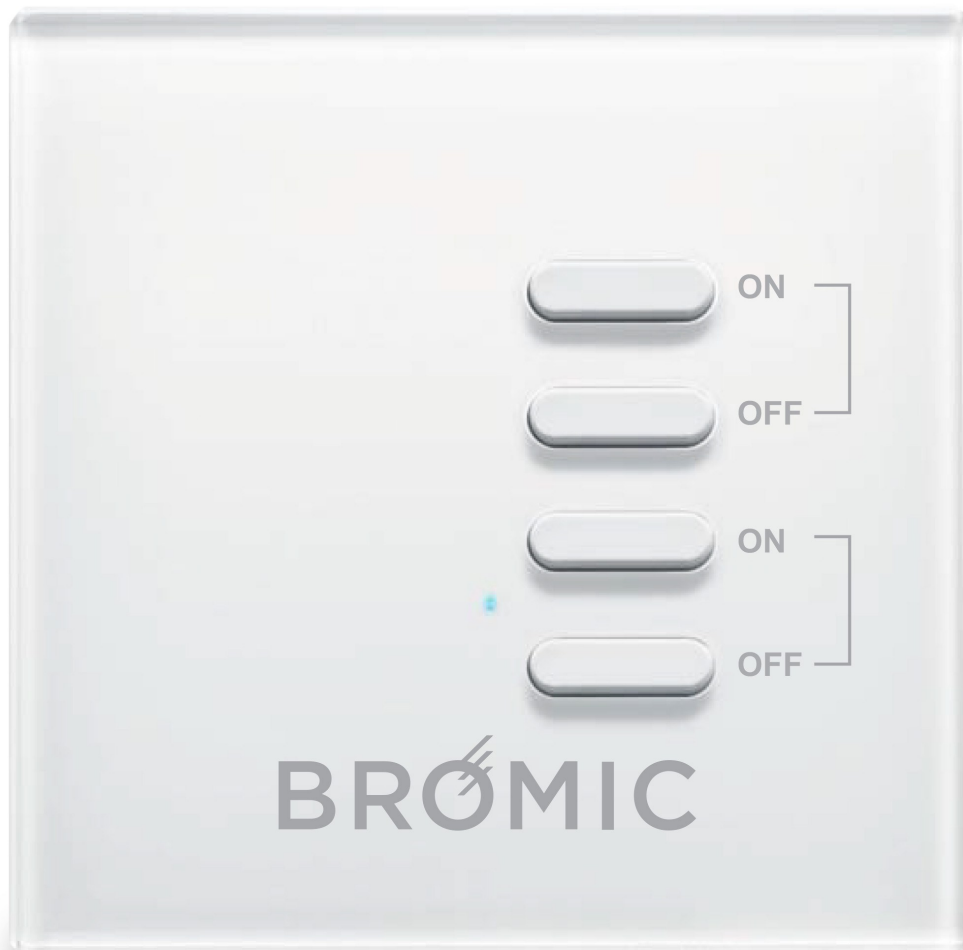

# Bromic Replacement Wireless On/Off Controller

CGP-BH3130010-2

The Bromic Replacement Wireless On/Off Controller is the perfect accessory for their electric and gas heaters.

- Includes 1 wireless on/off controller; heaters sold separately
- Color: off white