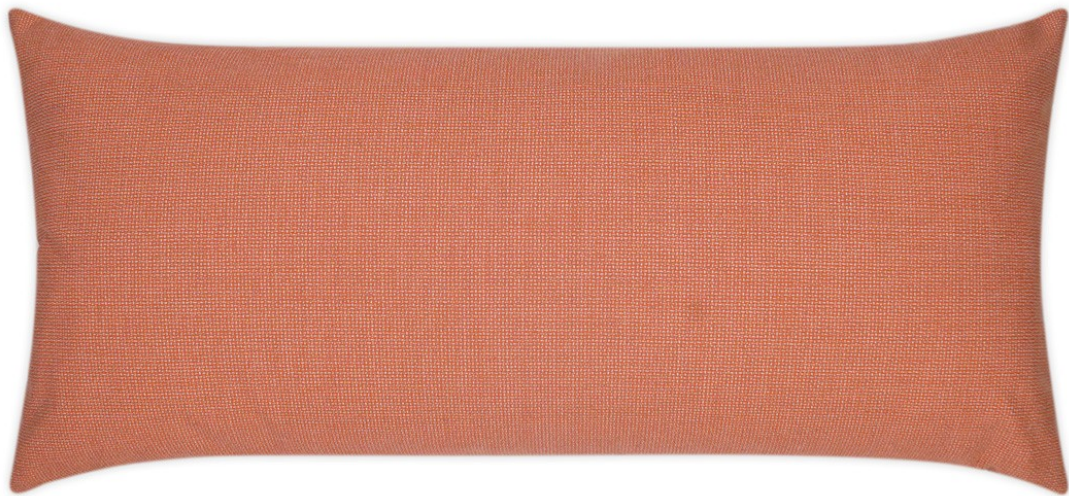

Bliss Guava Lumbar Outdoor Pillow 24x12

DVK-OD-353-G

This solid colored pillow is great for pairing with your accent pillows. It has the same fabric back to back and can also come in as a square pillow.

- These fashionable outdoor accent pillows are the perfect way to update the look of your patio furniture
- Polyester Angel Hair Down Alternative insert
- Only the highest quality materials for durability, longevity, and comfort
- High abrasion and pill-resistant
- Quick Dry
- Stain and liquid resistant
- Ultraviolet & fade resistant
- Mildew, mold & rot resistant
- Resists Dry & Wet Crocking
- Made in the USA
- Note: These pillows are made to order and cannot be cancelled, refunded, or returned