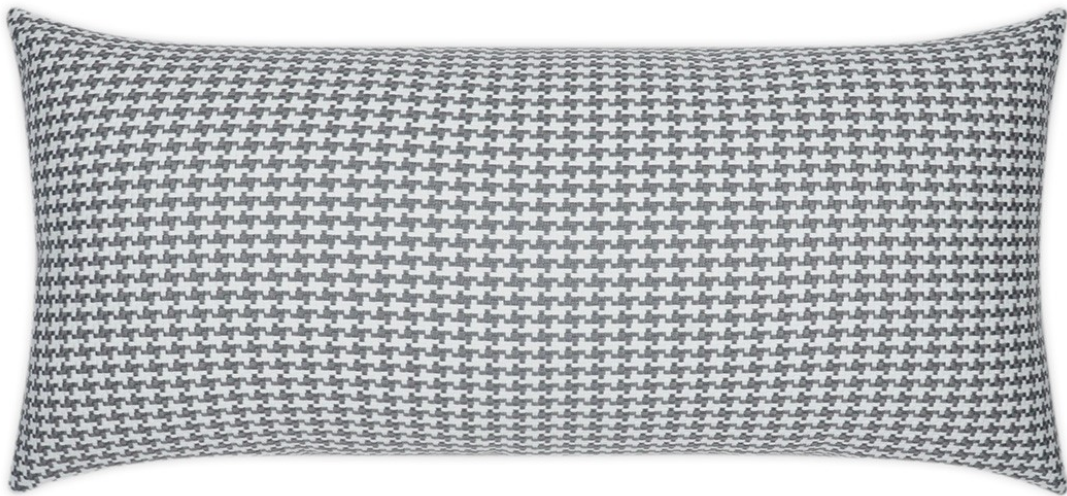

Bedford Stone Lumbar Outdoor Pillow 24x12

DVK-OD-368-S

This geometric patterned lumbar pillow is great for pairing with your accent pillows. It can also come as a square pillow.

- These fashionable outdoor accent pillows are the perfect way to update the look of your patio furniture
- Polyester Angel Hair Down Alternative insert
- Only the highest quality materials for durability, longevity, and comfort
- High abrasion and pill-resistant
- Quick Dry
- Stain and liquid resistant
- Ultraviolet & fade resistant
- Mildew, mold & rot resistant
- Resists Dry & Wet Crocking
- Made in the USA
- Note: These pillows are made to order and cannot be cancelled, refunded, or returned