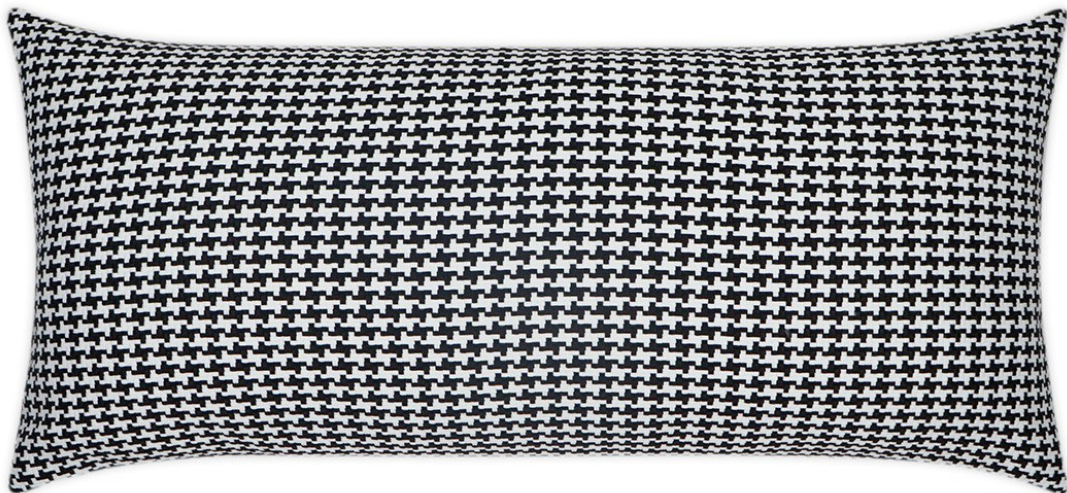

Bedford Black Lumbar Outdoor Pillow 24x12

DVK-OD-368-B

This geometric patterned lumbar pillow is great for pairing with your accent pillows. It can also come as a square pillow.

- These fashionable outdoor accent pillows are the perfect way to update the look of your patio furniture
- Polyester Angel Hair Down Alternative insert
- Only the highest quality materials for durability, longevity, and comfort
- High abrasion and pill-resistant
- Quick Dry
- Stain and liquid resistant
- Ultraviolet & fade resistant
- Mildew, mold & rot resistant
- Resists Dry & Wet Crocking
- Made in the USA
- Note: These pillows are made to order and cannot be cancelled, refunded, or returned