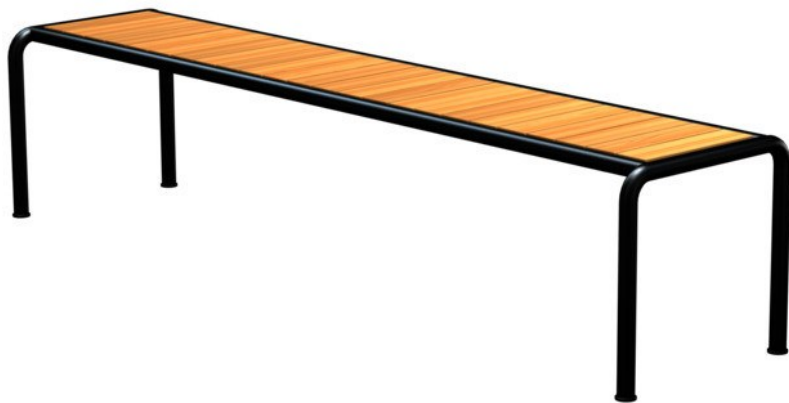

Avanti Long Bench

HOU-24123

The AVANTI Long Bench will bring striking style and beauty to your outdoor living space. It is the perfect addition to any furniture collection.

- Includes: 1 bench
- Frame: Black powder coated steel
- Price varies on bench top chosen
- Durable for indoor or outdoor use
- Dimensions: 78.5"L x 19"W x 17.7"H; 47.8 lbs